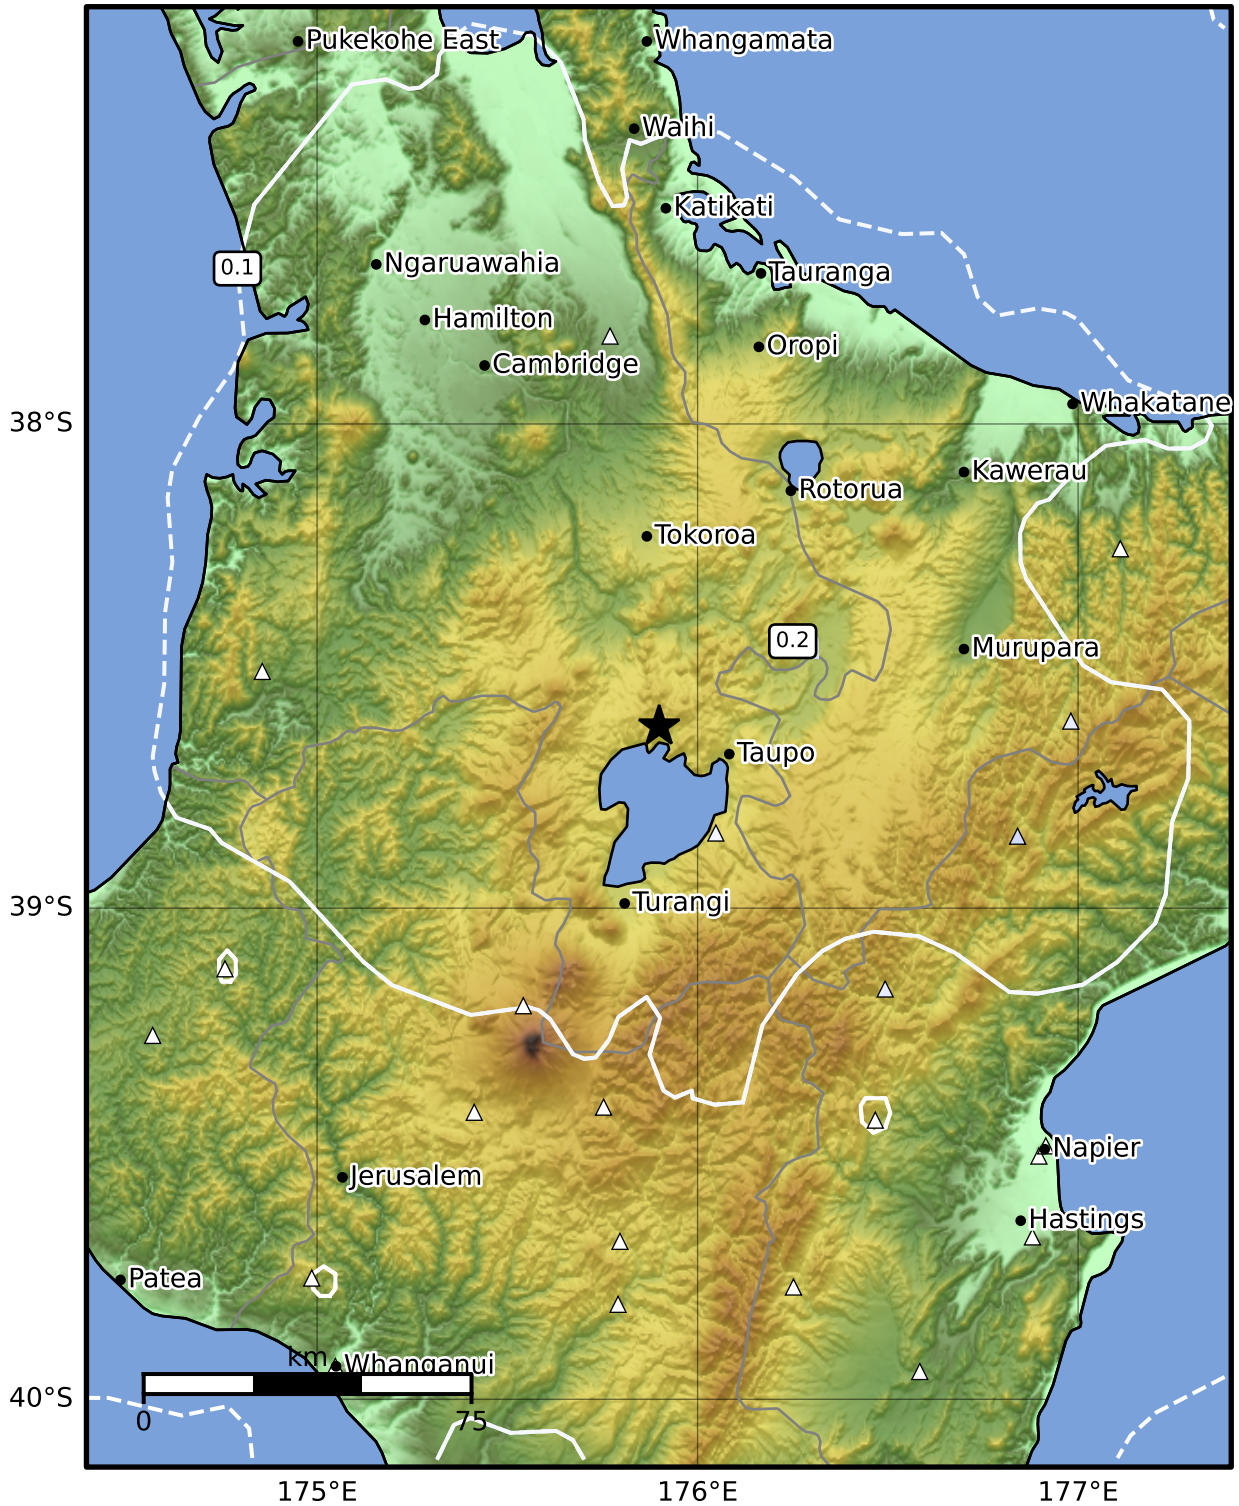

0.3 Second Peak Spectral Acceleration Map GNS Science
ShakeMap: Taupo

Jan 19, 2025 17:48:14 UTC M3.8 S38.63 E175.90 Depth: 165.9km ID:2025p050651

SA(0.3) (%g)	0.1	0.2	0.5	1	2	5	10	20	50	100	200
--------------	-----	-----	-----	---	---	---	----	----	----	-----	-----

Scale based on Moratalla et al.(2021) and Worden et al.(2012) Version 2: Processed 2025-01-19T18:02:57Z
 Δ Seismic Instrument ○ Reported Intensity ★ Epicenter