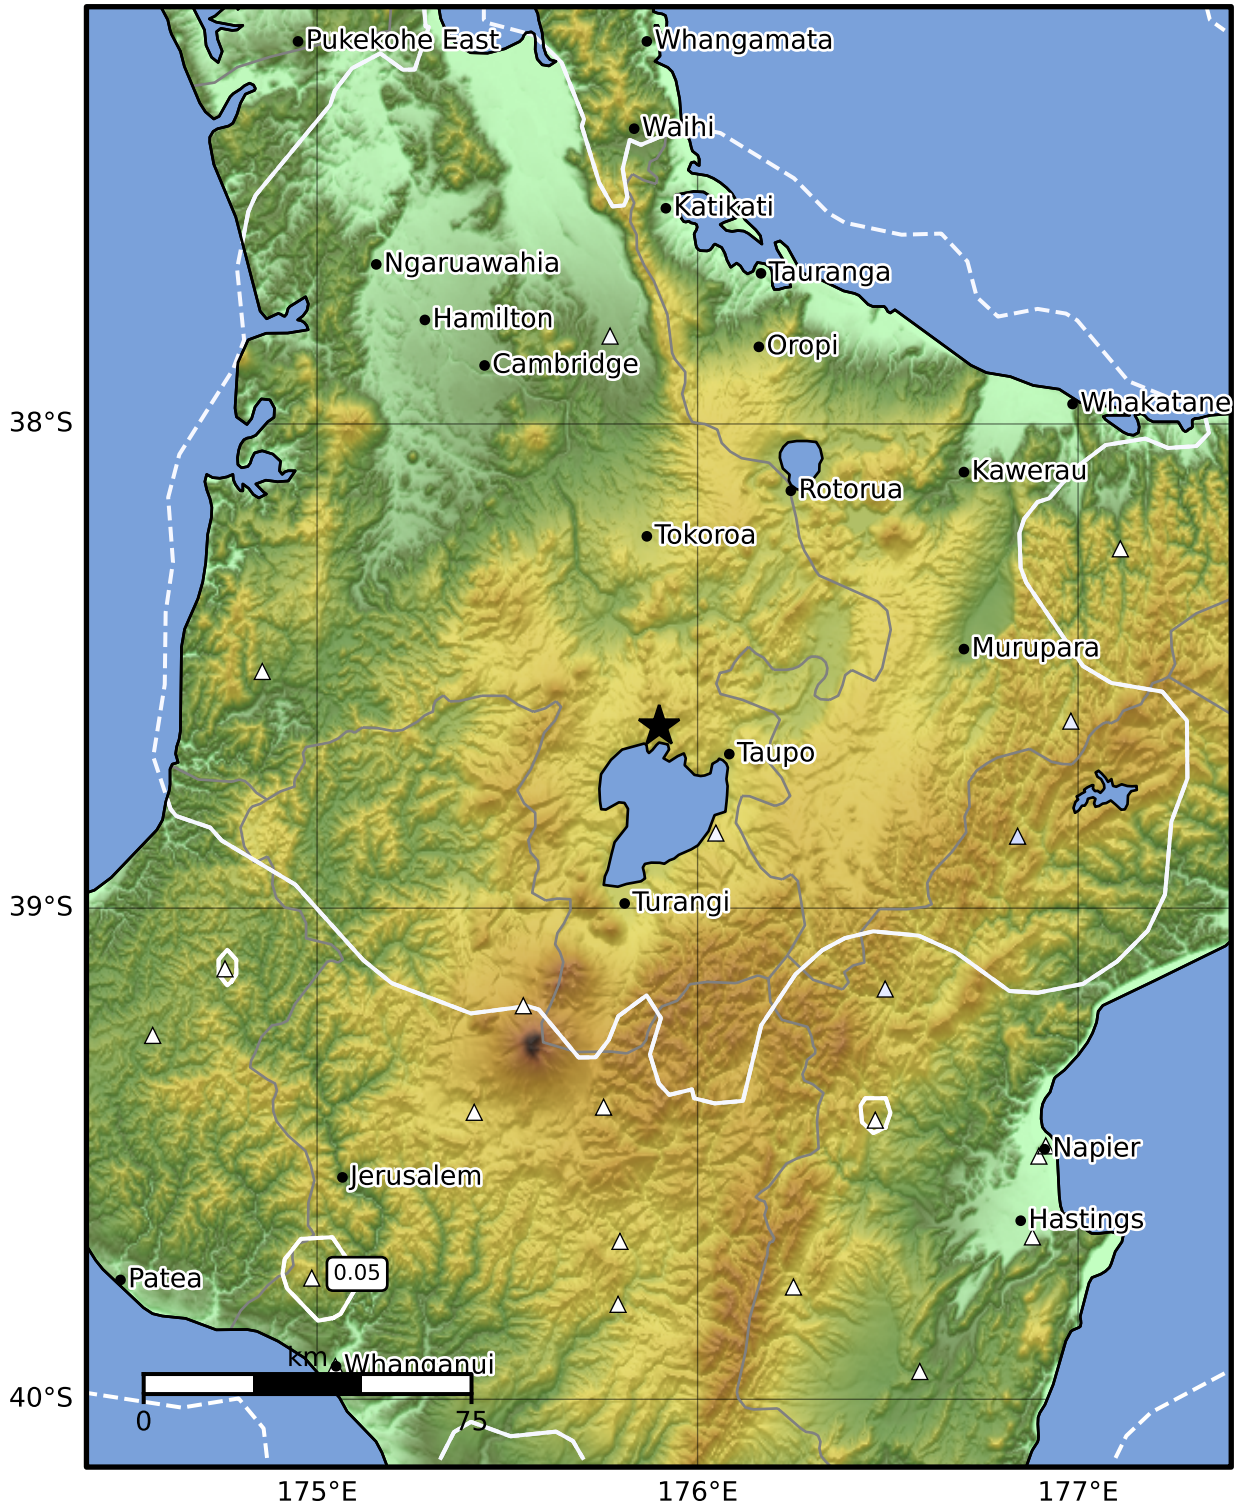

0.3 Second Peak Spectral Acceleration Map GNS Science
ShakeMap: Taupo

Jan 19, 2025 17:48:14 UTC M3.8 S38.63 E175.90 Depth: 165.9km ID:2025p050651

SA(0.3) (%g)	0.1	0.2	0.5	1	2	5	10	20	50	100	200
--------------	-----	-----	-----	---	---	---	----	----	----	-----	-----

Scale based on Moratalla et al.(2021) and Worden et al.(2012) Version 3: Processed 2025-01-19T18:10:32Z
 Δ Seismic Instrument ○ Reported Intensity ★ Epicenter