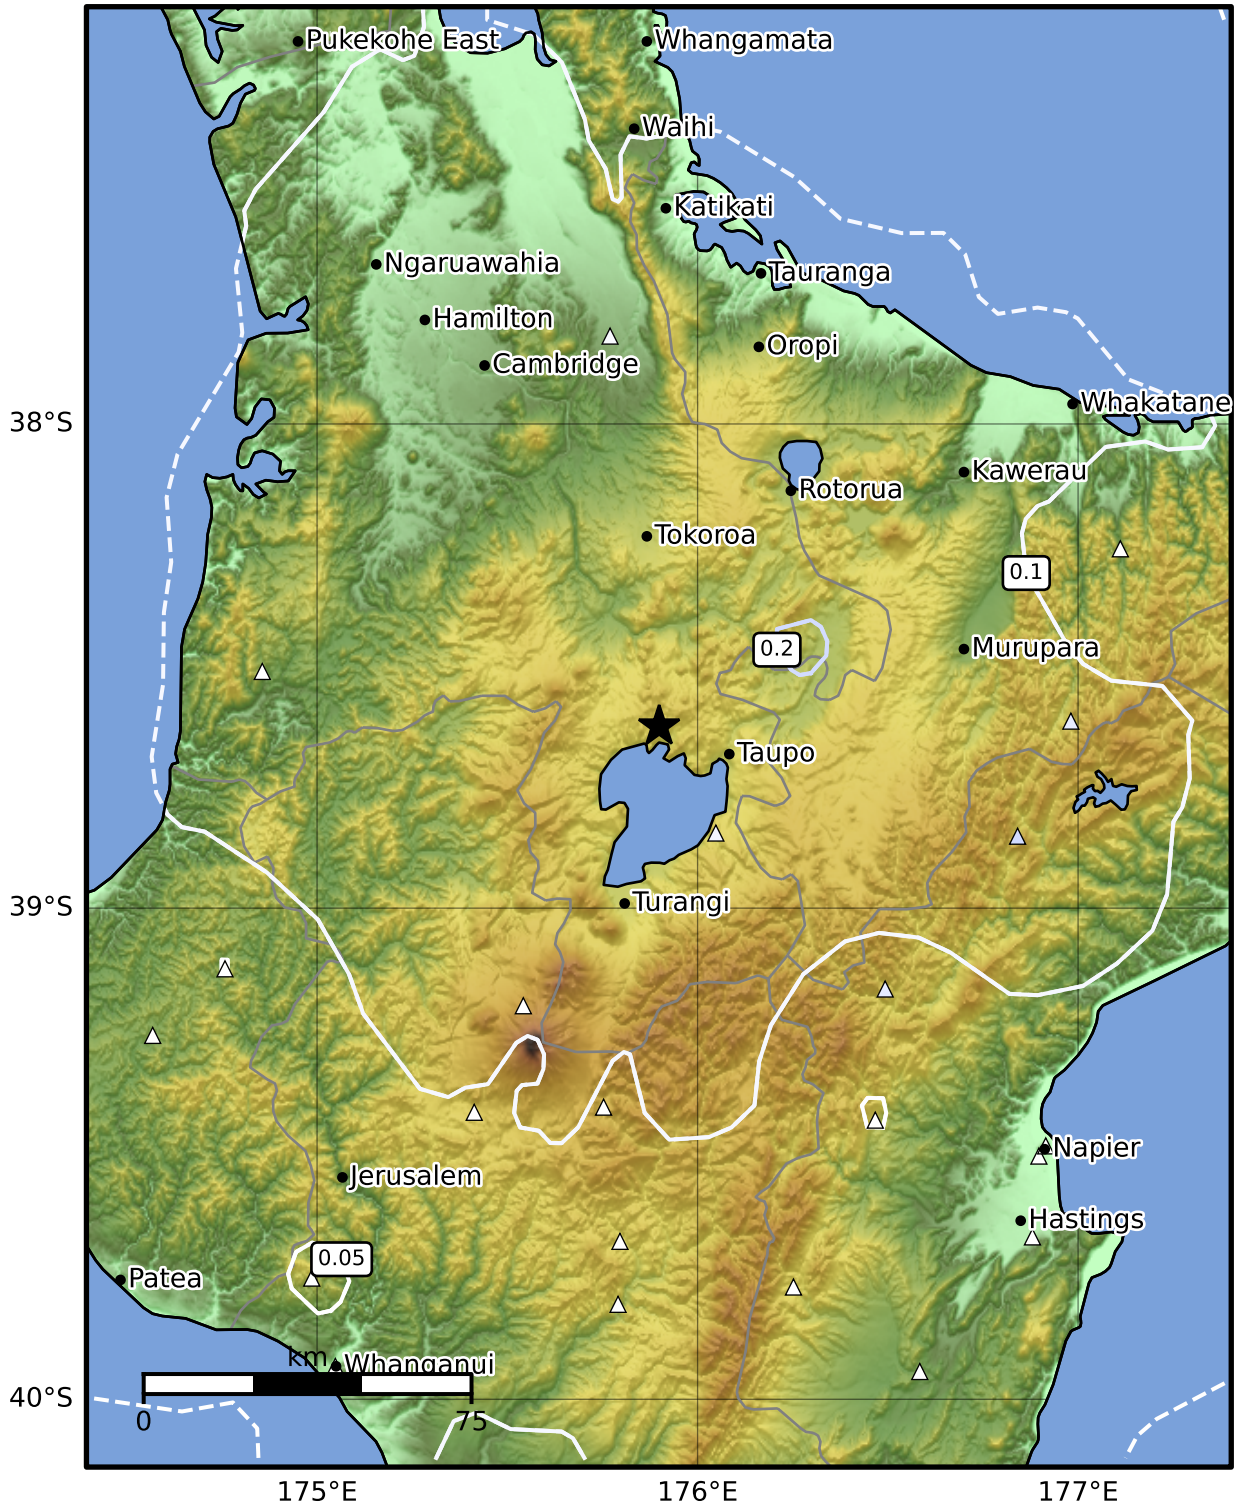

0.3 Second Peak Spectral Acceleration Map GNS Science
ShakeMap: Taupo

Jan 19, 2025 17:48:14 UTC M3.8 S38.63 E175.90 Depth: 165.9km ID:2025p050651

SA(0.3) (%g)	0.1	0.2	0.5	1	2	5	10	20	50	100	200
---------------------	------------	------------	------------	----------	----------	----------	-----------	-----------	-----------	------------	------------

Scale based on Moratalla et al.(2021) and Worden et al.(2012) Version 5: Processed 2025-01-19T18:50:30Z

△ Seismic Instrument ○ Reported Intensity ★ Epicenter