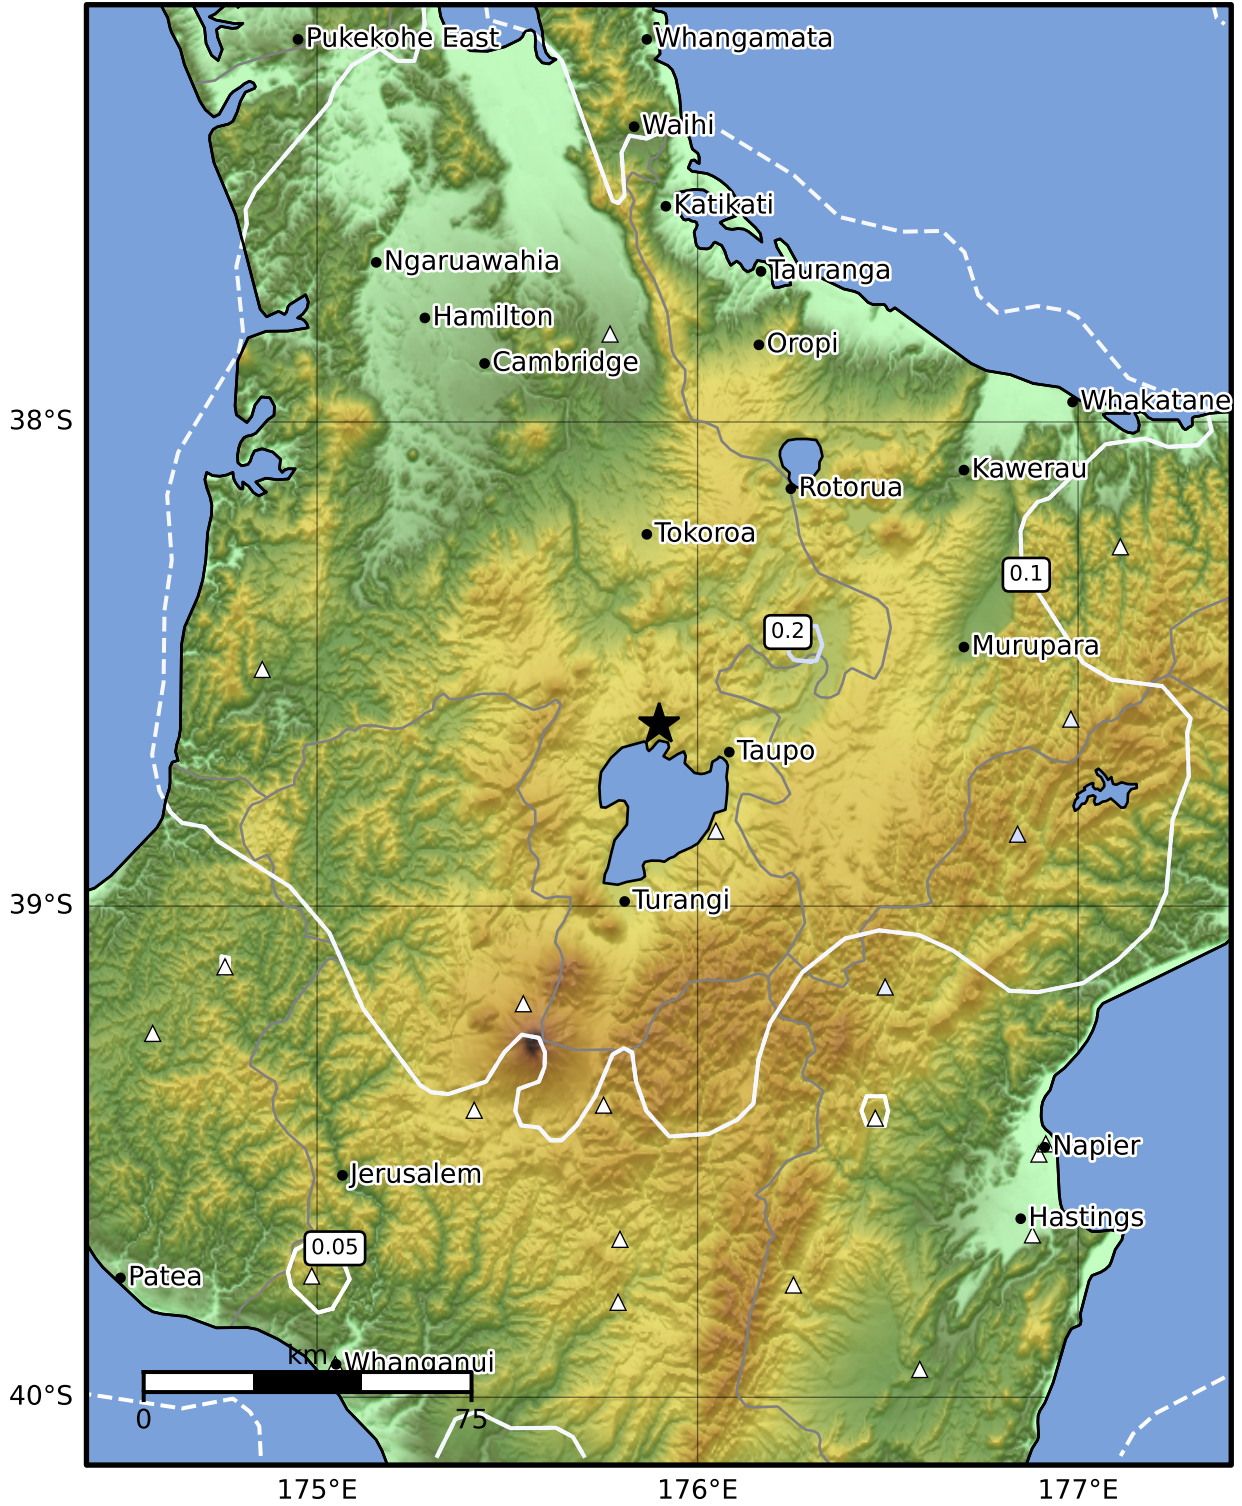

0.3 Second Peak Spectral Acceleration Map GNS Science

ShakeMap: Taupo

Jan 19, 2025 17:48:14 UTC M3.8 S38.63 E175.90 Depth: 165.9km ID:2025p050651

SA(0.3) (%g)	0.1	0.2	0.5	1	2	5	10	20	50	100	200
---------------------	------------	------------	------------	----------	----------	----------	-----------	-----------	-----------	------------	------------

Scale based on Moratalla et al.(2021) and Worden et al.(2012) Version 6: Processed 2025-01-19T19:50:34Z

△ Seismic Instrument ○ Reported Intensity ★ Epicenter