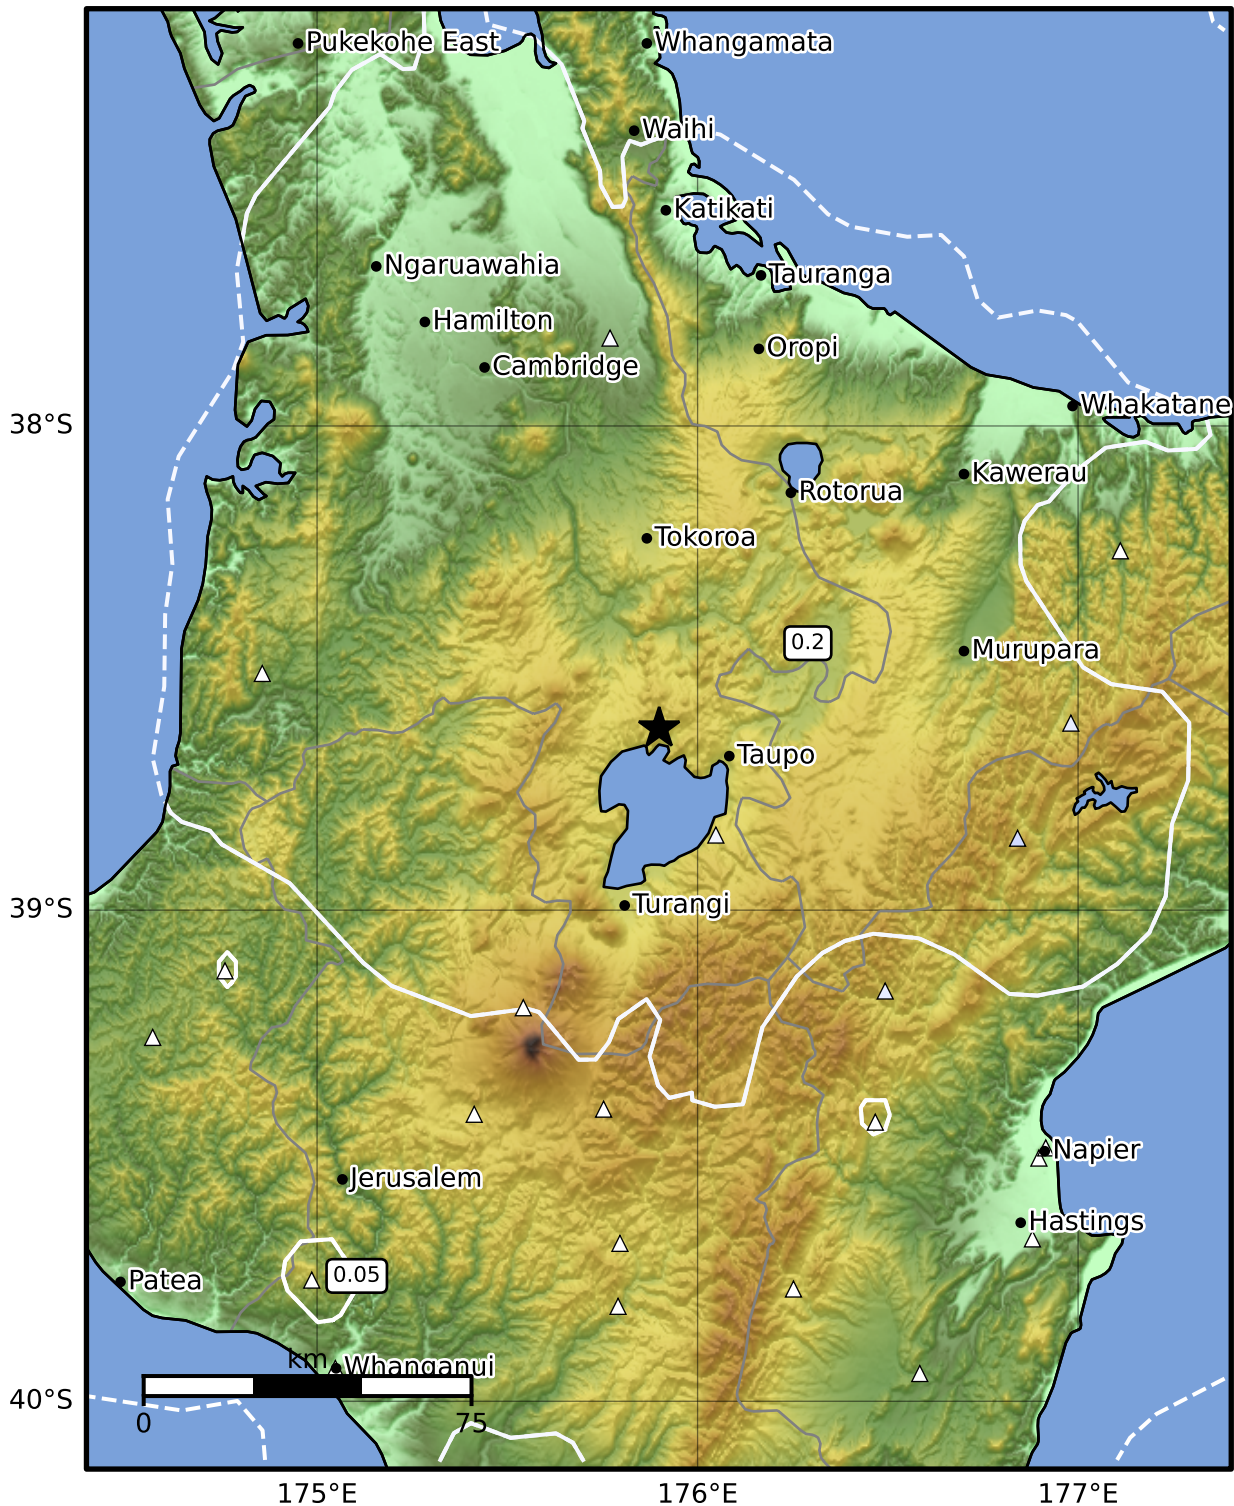

0.3 Second Peak Spectral Acceleration Map GNS Science  
ShakeMap: Taupo

Jan 19, 2025 17:48:14 UTC M3.8 S38.63 E175.90 Depth: 165.9km ID:2025p050651

SA(0.3) (%g)	0.1	0.2	0.5	1	2	5	10	20	50	100	200
Scale based on Moratalla et al.(2021) and Worden et al.(2012) Version 7: Processed 2025-01-19T20:50:34Z											
△ Seismic Instrument    ○ Reported Intensity    ★ Epicenter											