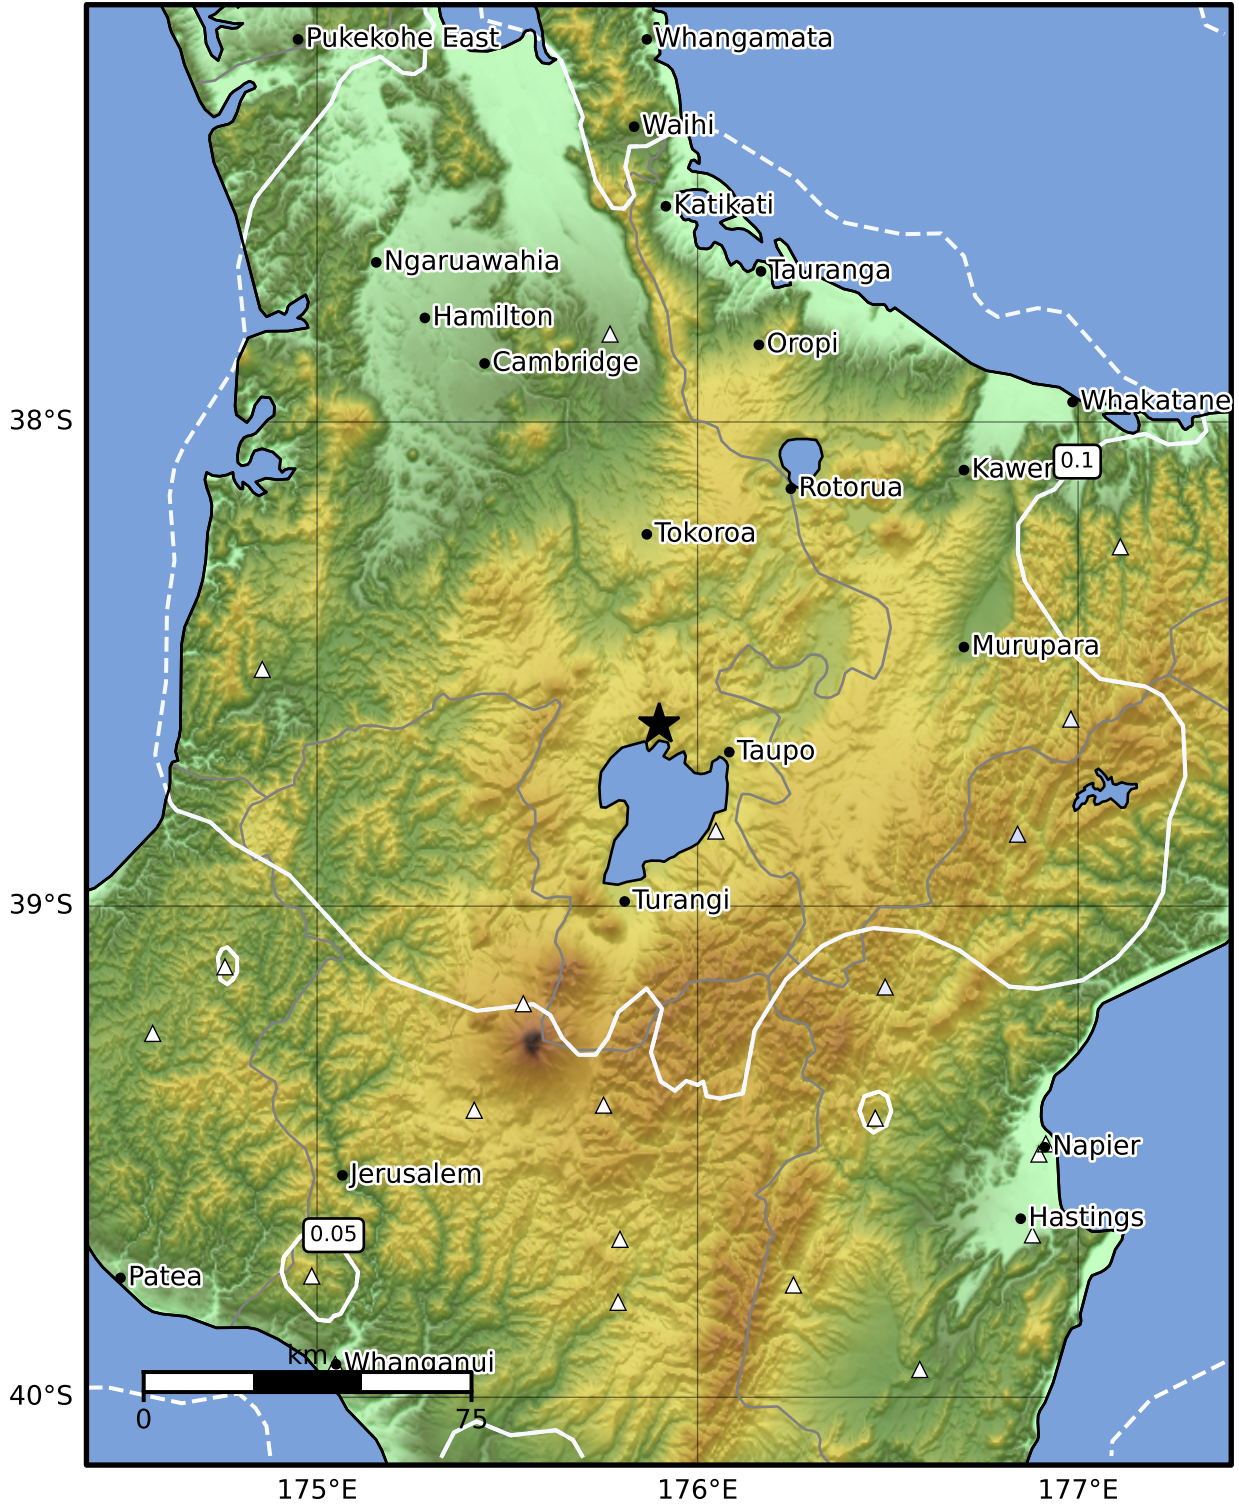

0.3 Second Peak Spectral Acceleration Map GNS Science

ShakeMap: Taupo

Jan 19, 2025 17:48:14 UTC M3.8 S38.63 E175.90 Depth: 165.9km ID:2025p050651

SA(0.3) (%g)	0.1	0.2	0.5	1	2	5	10	20	50	100	200
--------------	-----	-----	-----	---	---	---	----	----	----	-----	-----

Scale based on Moratalla et al.(2021) and Worden et al.(2012) Version 8: Processed 2025-01-19T23:50:42Z

△ Seismic Instrument ○ Reported Intensity ★ Epicenter