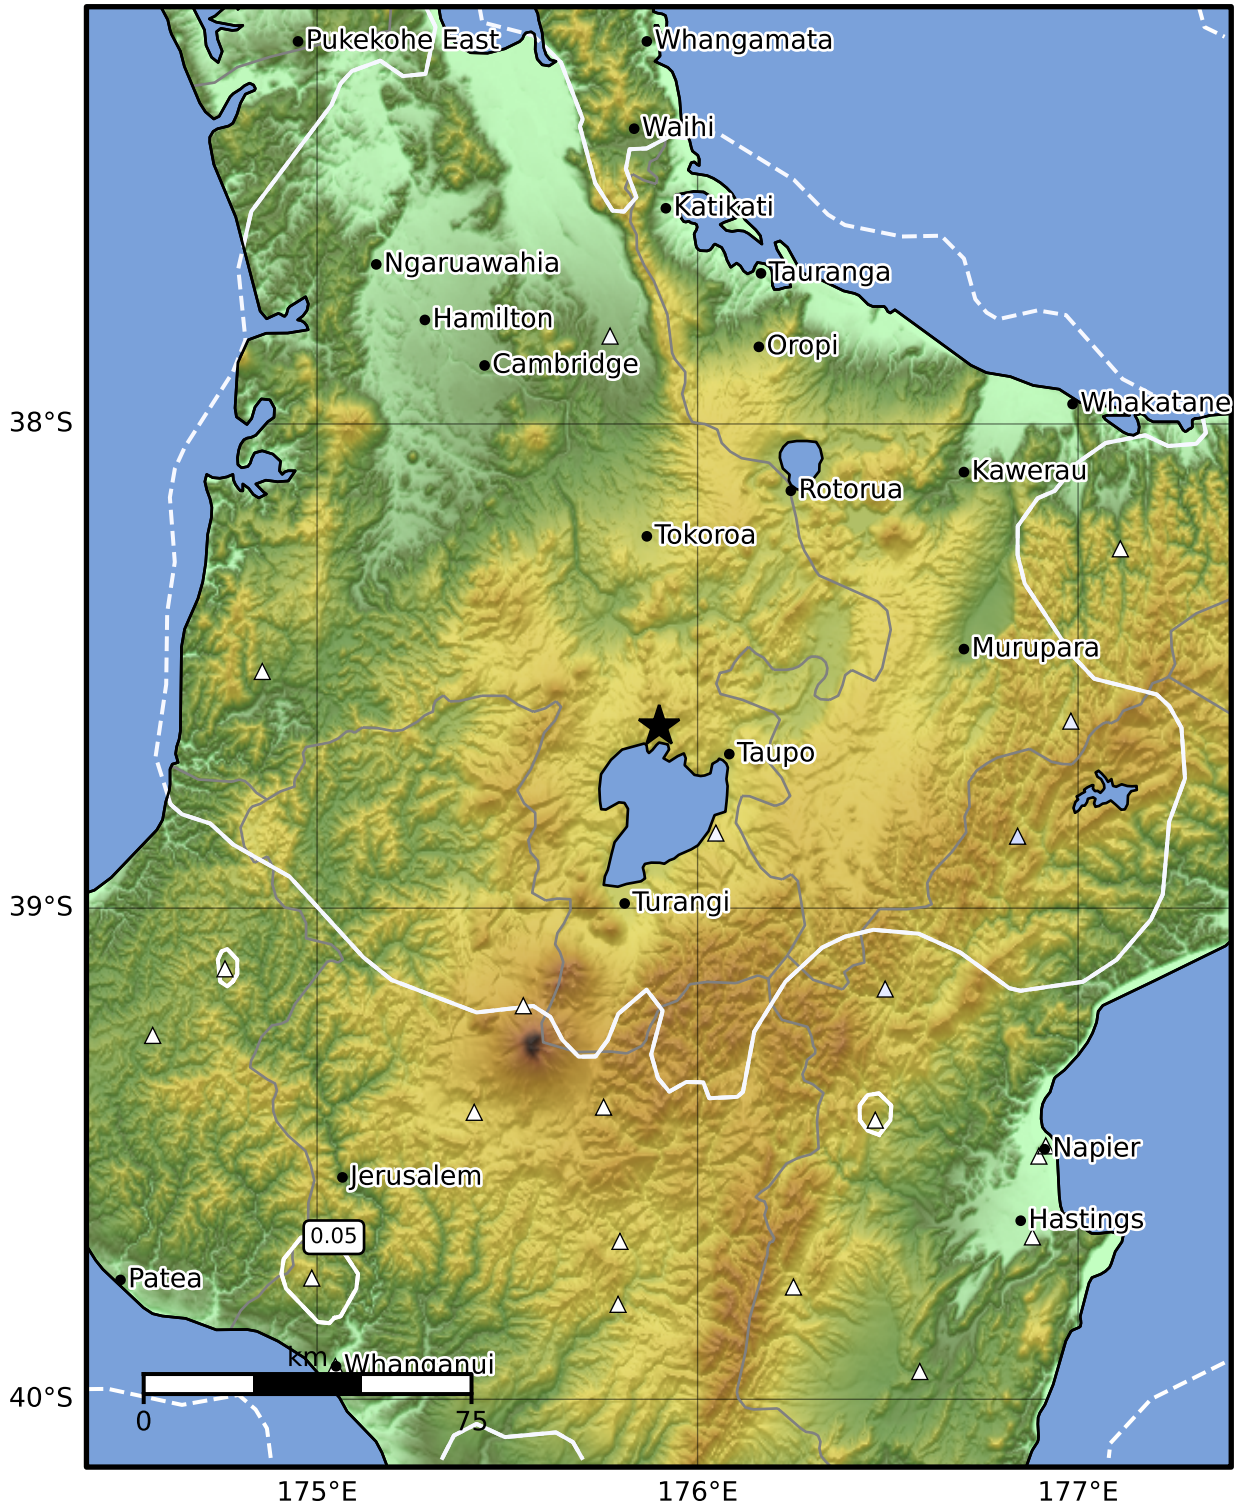

0.3 Second Peak Spectral Acceleration Map GNS Science

ShakeMap: Taupo

Jan 19, 2025 17:48:14 UTC M3.8 S38.63 E175.90 Depth: 165.9km ID:2025p050651

SA(0.3) (%g)	0.1	0.2	0.5	1	2	5	10	20	50	100	200
--------------	-----	-----	-----	---	---	---	----	----	----	-----	-----

Scale based on Moratalla et al.(2021) and Worden et al.(2012) Version 9: Processed 2025-01-20T17:51:05Z

△ Seismic Instrument ○ Reported Intensity ★ Epicenter