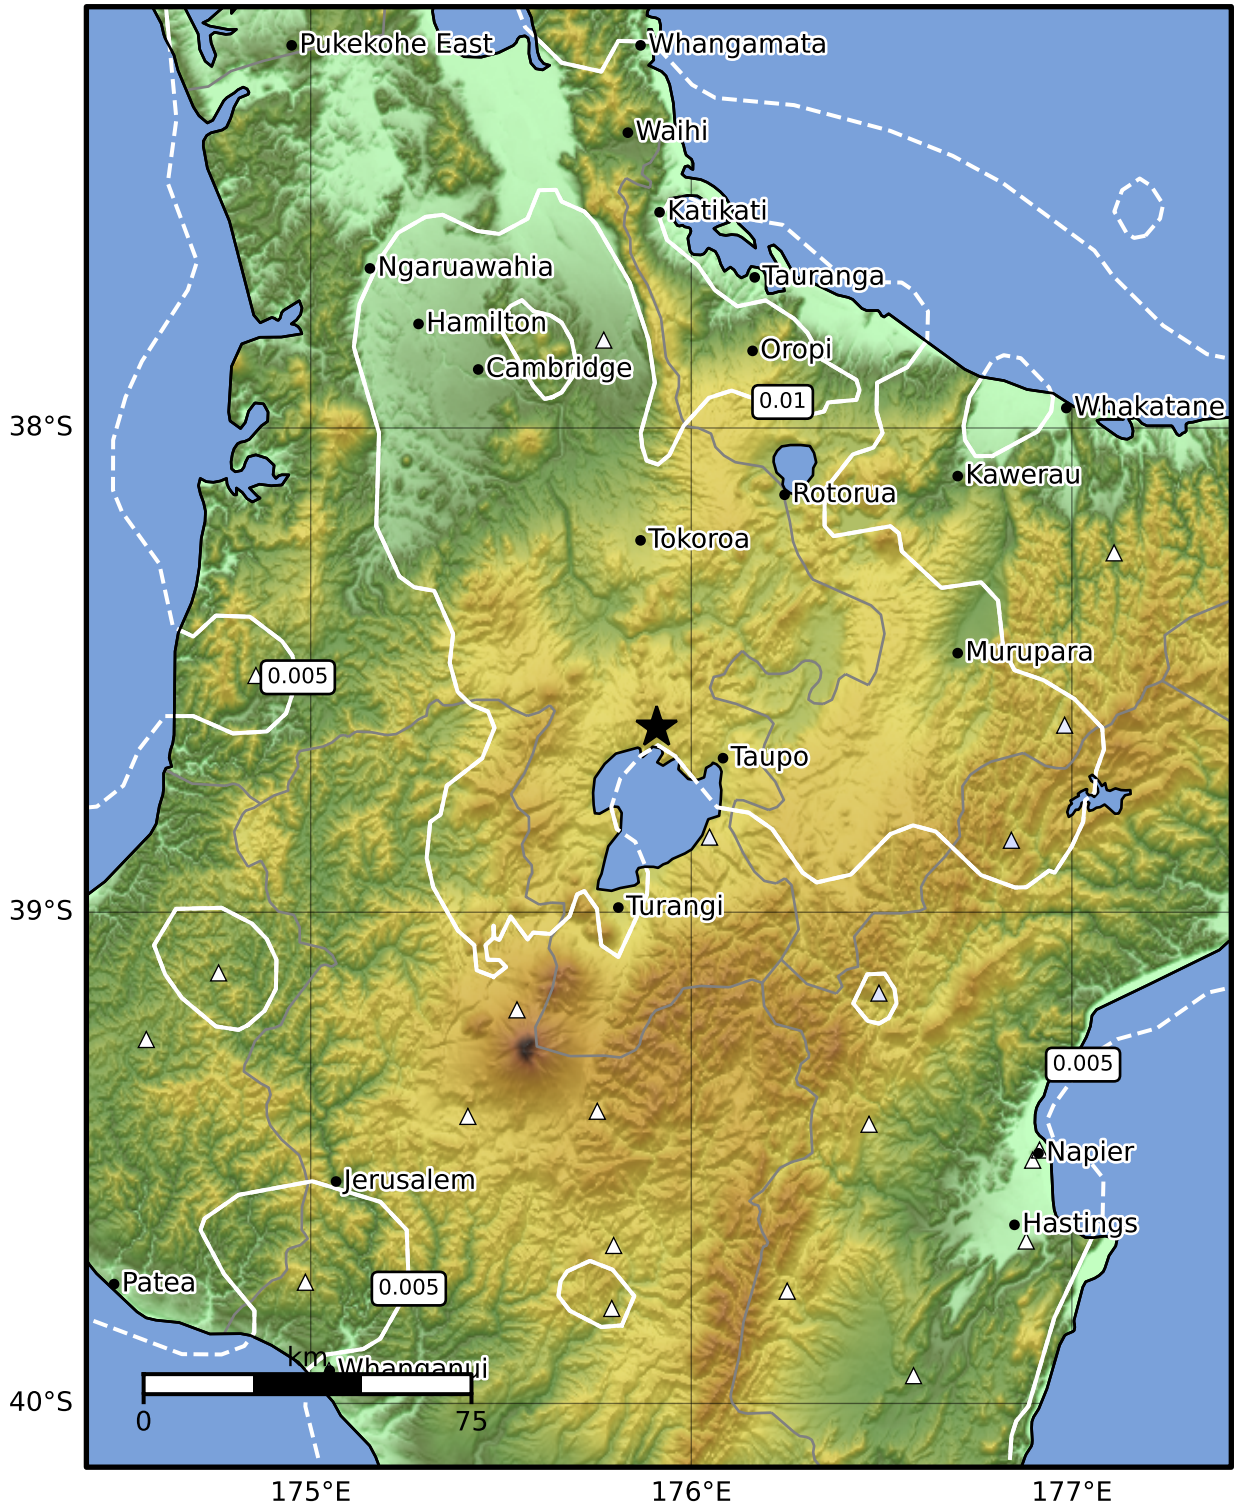

1.0 Second Peak Spectral Acceleration Map GNS Science

ShakeMap: Taupo

Jan 19, 2025 17:48:15 UTC M3.7 S38.62 E175.91 Depth: 163.3km ID:2025p050651

SA(1.0) (%g)	0.1	0.2	0.5	1	2	5	10	20	50	100	200
--------------	-----	-----	-----	---	---	---	----	----	----	-----	-----

Scale based on Moratalla et al.(2021) and Worden et al.(2012) Version 10: Processed 2025-01-23T23:32:55Z

△ Seismic Instrument ○ Reported Intensity ★ Epicenter