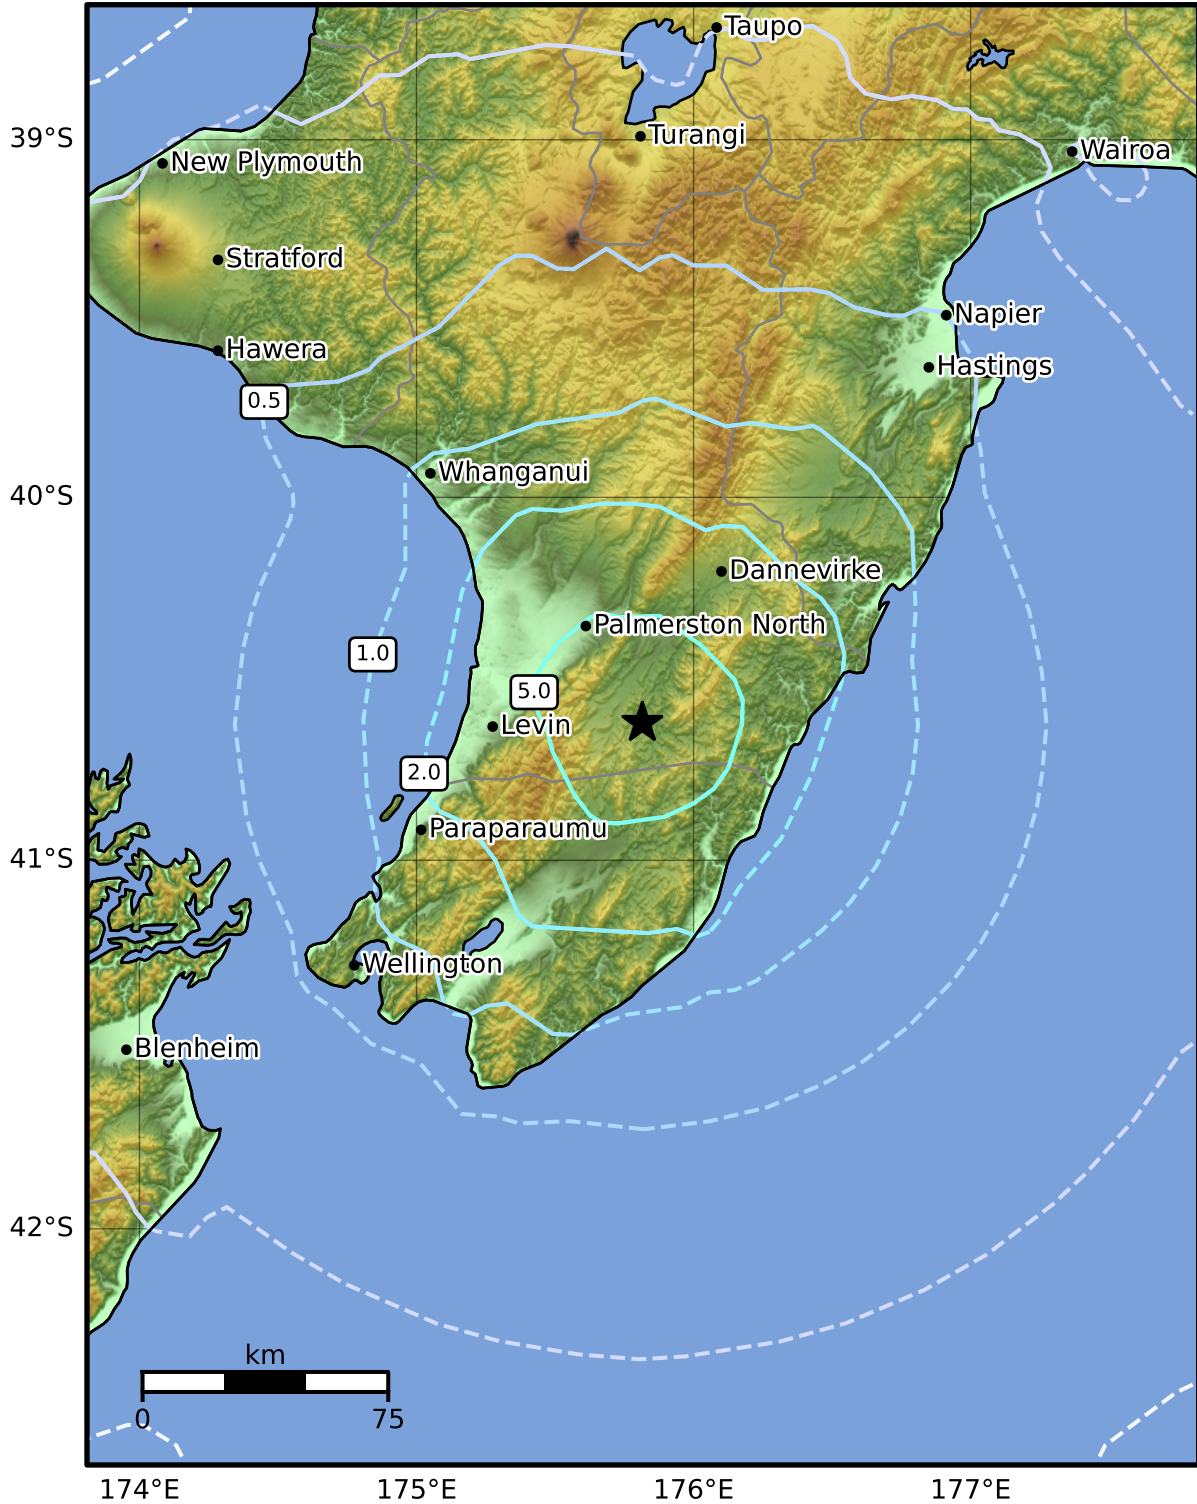

0.3 Second Peak Spectral Acceleration Map GNS Science

ShakeMap: Wairarapa

Jan 28, 2025 10:26:32 UTC M5.0 S40.62 E175.81 Depth: 32.9km ID:2025p074148

SA(0.3) (%g)	0.1	0.2	0.5	1	2	5	10	20	50	100	200
--------------	-----	-----	-----	---	---	---	----	----	----	-----	-----

Scale based on Moratalla et al.(2021) and Worden et al.(2012) Version 2: Processed 2025-01-28T10:45:11Z

△ Seismic Instrument ○ Reported Intensity ★ Epicenter