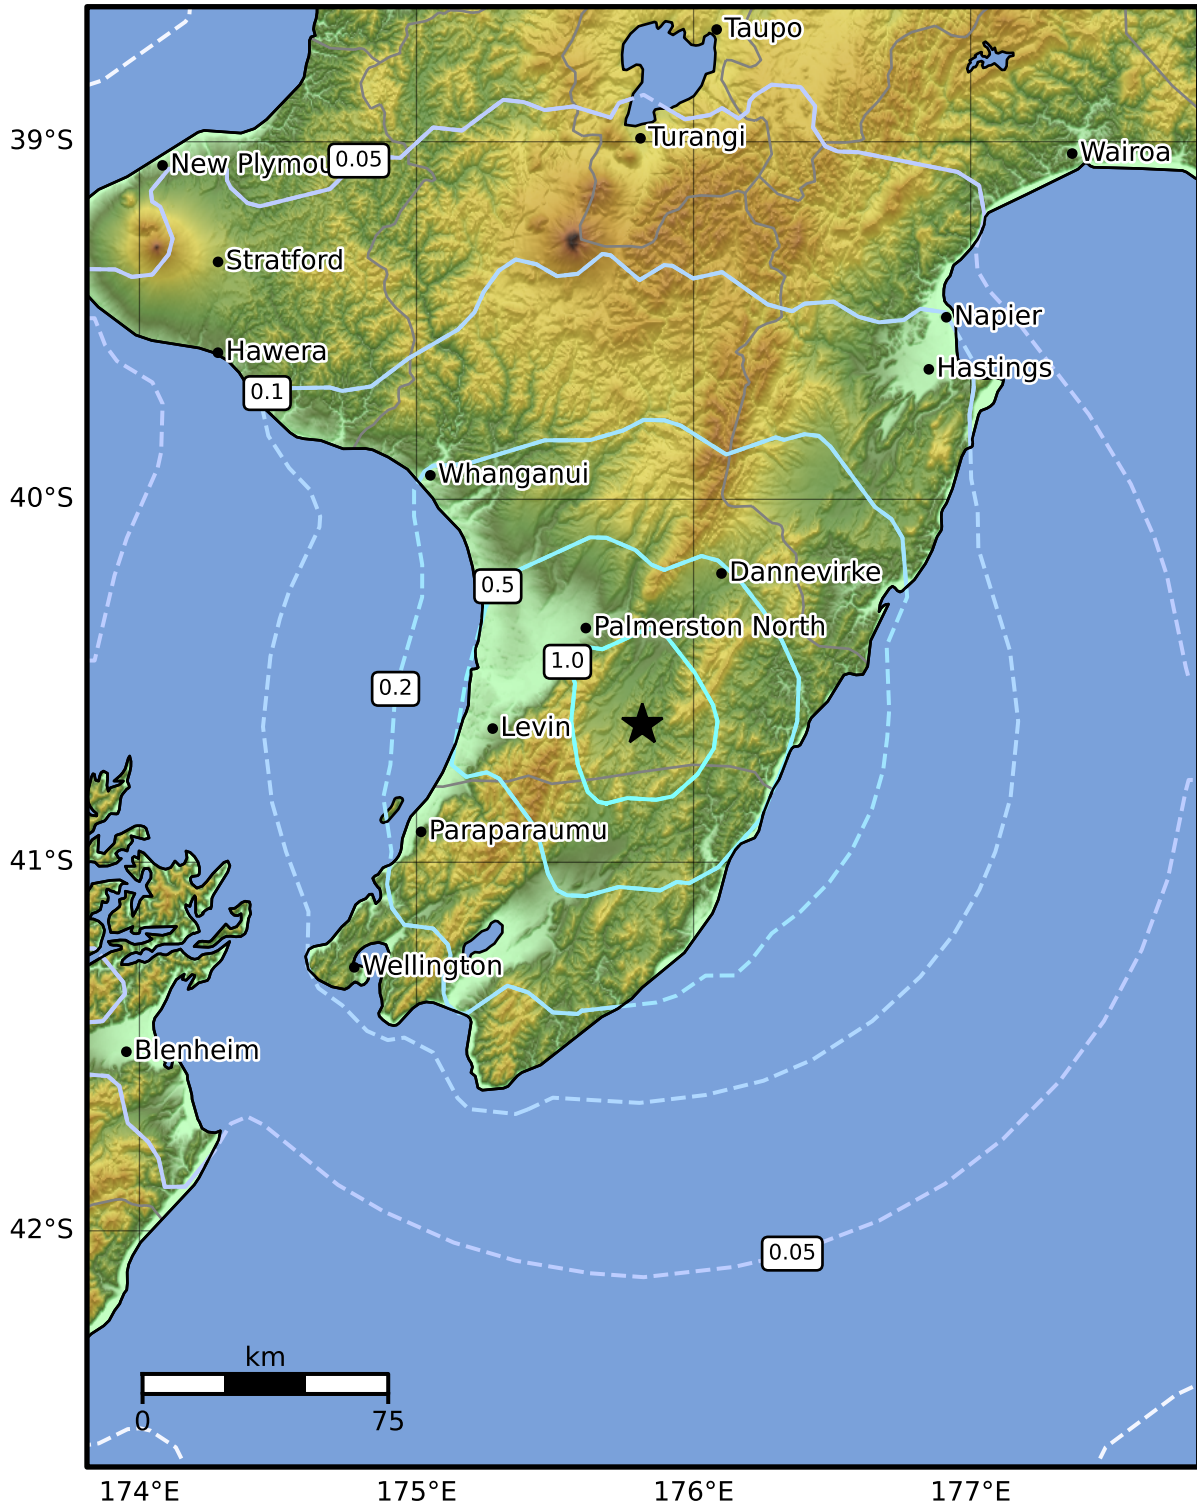

1.0 Second Peak Spectral Acceleration Map GNS Science

ShakeMap: Wairarapa

Jan 28, 2025 10:26:32 UTC M5.0 S40.62 E175.81 Depth: 32.9km ID:2025p074148

<b>SA(1.0) (%g)</b>	<b>0.1</b>	<b>0.2</b>	<b>0.5</b>	<b>1</b>	<b>2</b>	<b>5</b>	<b>10</b>	<b>20</b>	<b>50</b>	<b>100</b>	<b>200</b>
---------------------	------------	------------	------------	----------	----------	----------	-----------	-----------	-----------	------------	------------

Scale based on Moratalla et al.(2021) and Worden et al.(2012) Version 2: Processed 2025-01-28T10:45:11Z

△ Seismic Instrument ○ Reported Intensity ★ Epicenter