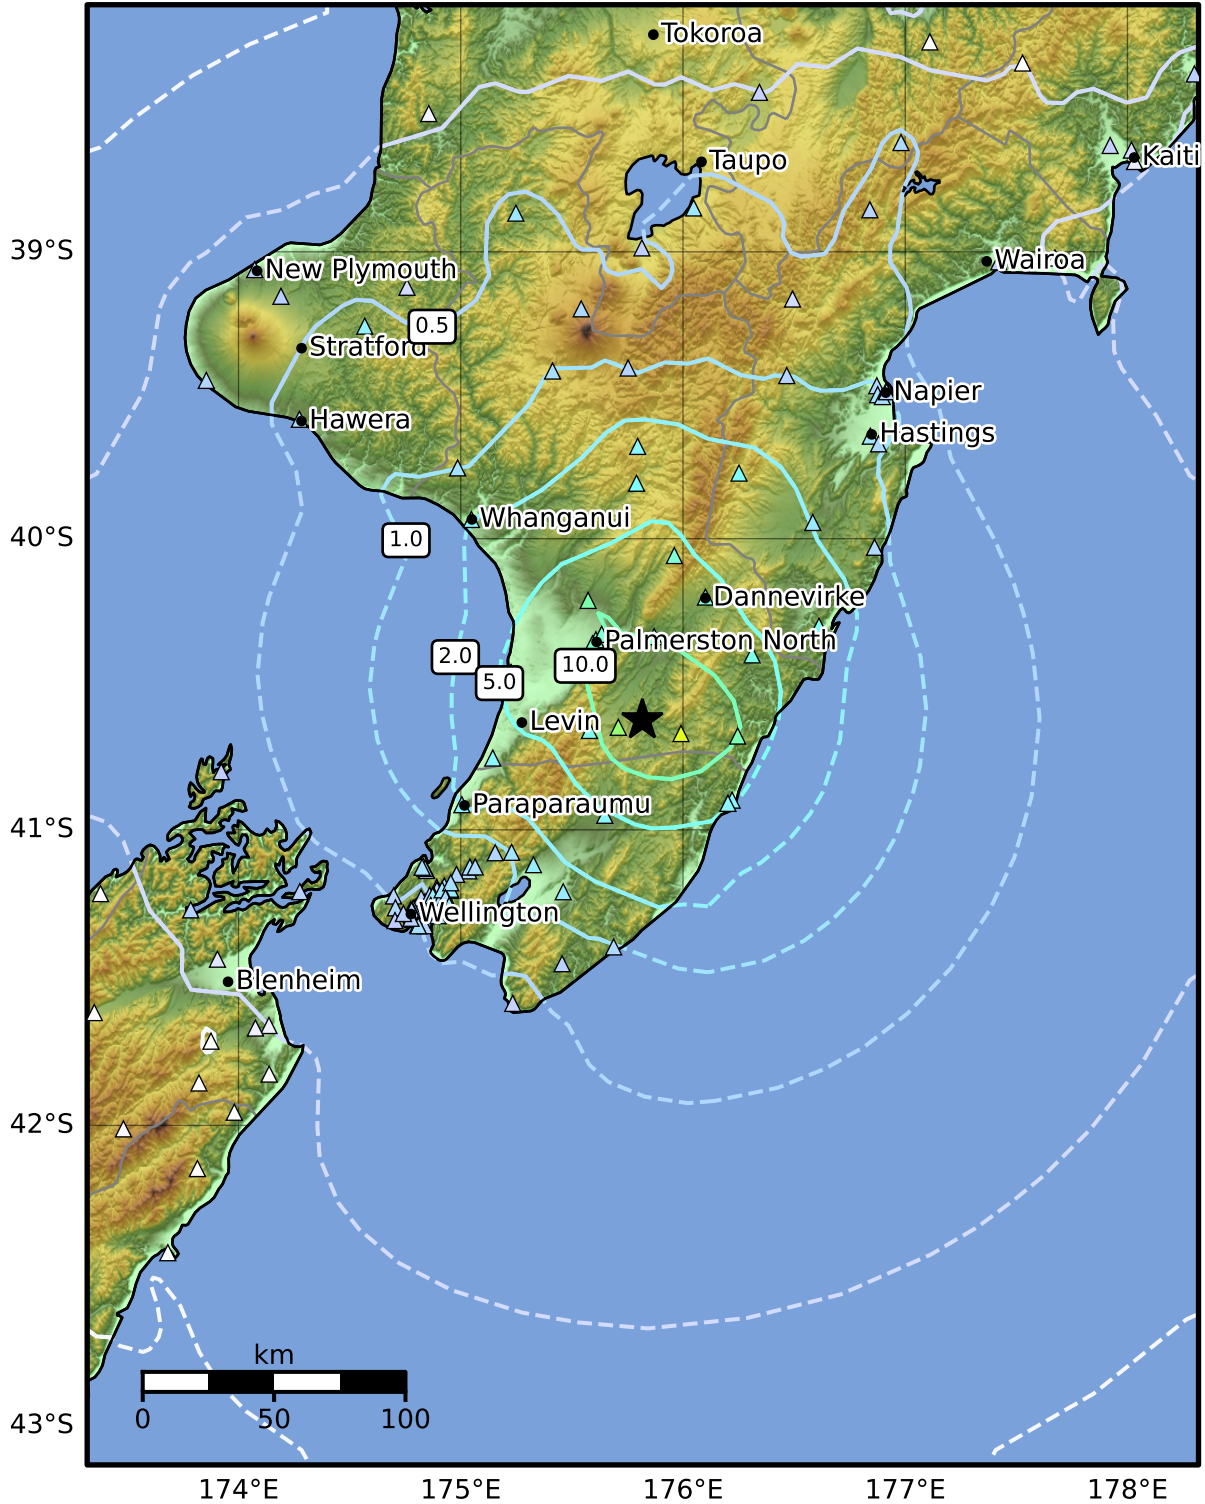

0.3 Second Peak Spectral Acceleration Map GNS Science
 ShakeMap: Wairarapa

Jan 28, 2025 10:26:32 UTC M5.2 S40.62 E175.82 Depth: 34.1km ID:2025p074148

SA(0.3) (%g)	0.1	0.2	0.5	1	2	5	10	20	50	100	200
--------------	-----	-----	-----	---	---	---	----	----	----	-----	-----

Scale based on Moratalla et al.(2021) and Worden et al.(2012) Version 1: Processed 2025-01-28T10:39:42Z

△ Seismic Instrument ○ Reported Intensity ★ Epicenter