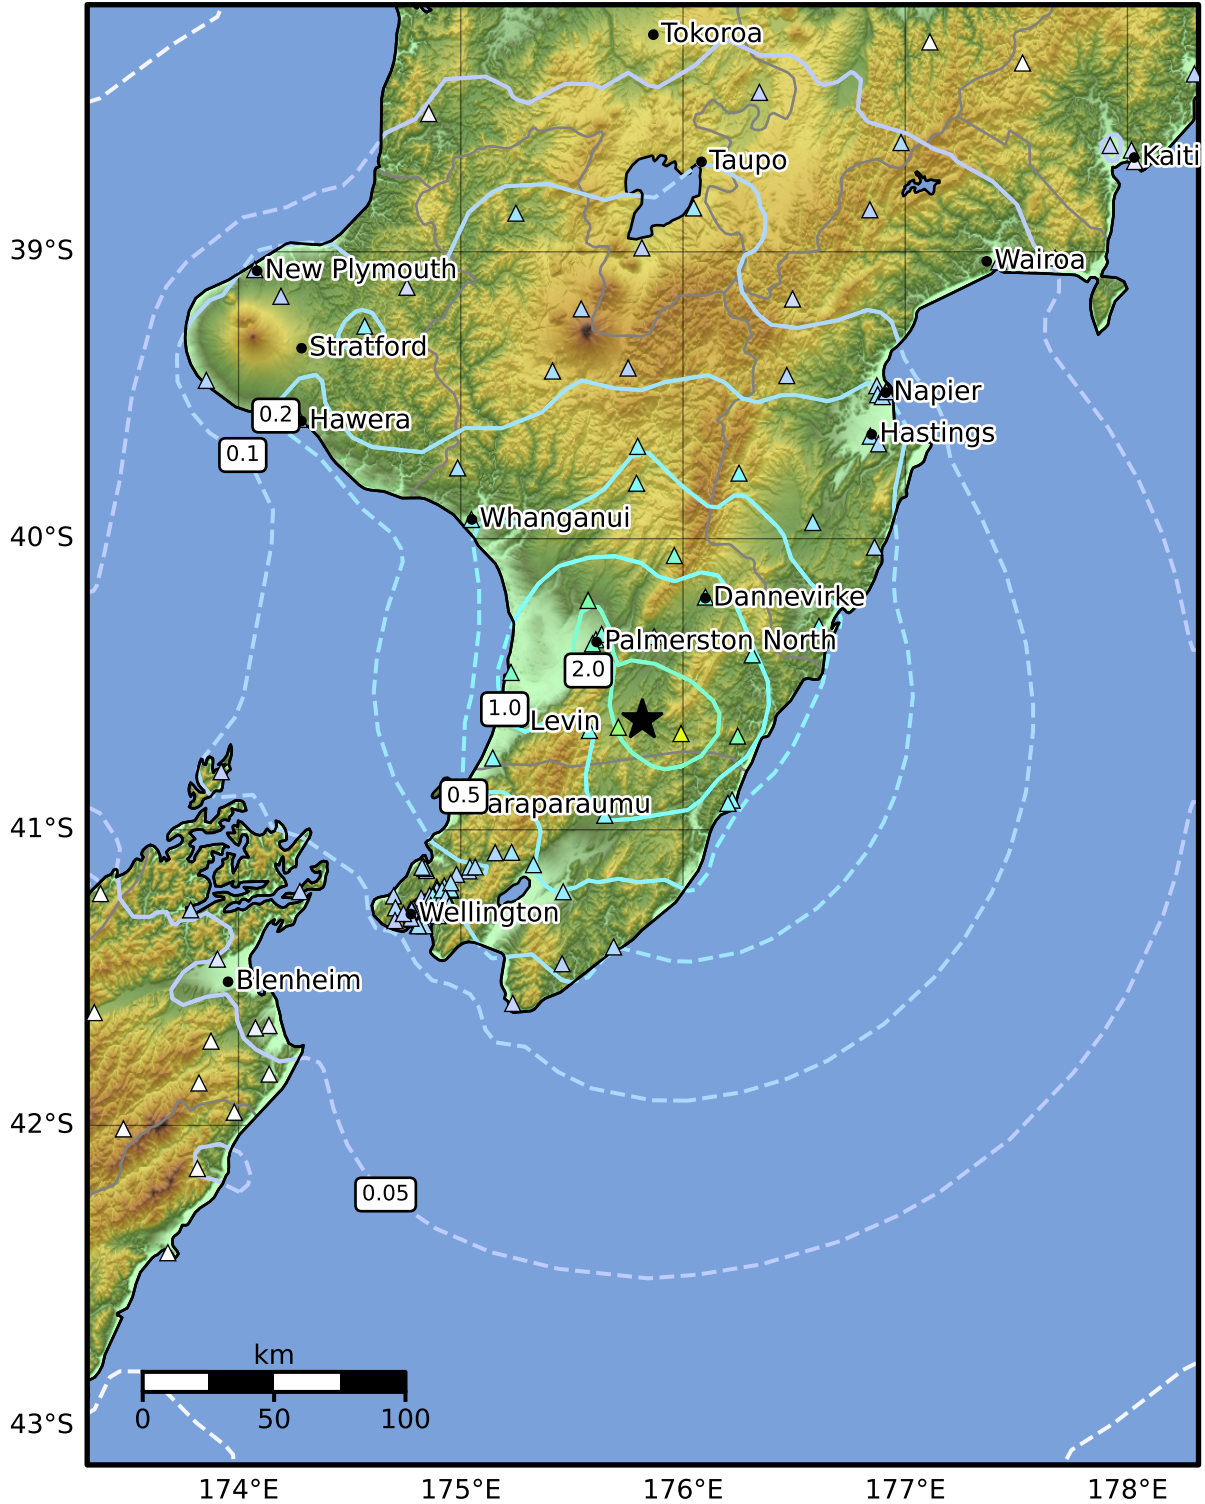

1.0 Second Peak Spectral Acceleration Map GNS Science
 ShakeMap: Wairarapa

Jan 28, 2025 10:26:32 UTC M5.2 S40.62 E175.82 Depth: 34.1km ID:2025p074148

SA(1.0) (%g)	0.1	0.2	0.5	1	2	5	10	20	50	100	200
--------------	-----	-----	-----	---	---	---	----	----	----	-----	-----

Scale based on Moratalla et al.(2021) and Worden et al.(2012) Version 1: Processed 2025-01-28T10:39:42Z

△ Seismic Instrument ○ Reported Intensity ★ Epicenter