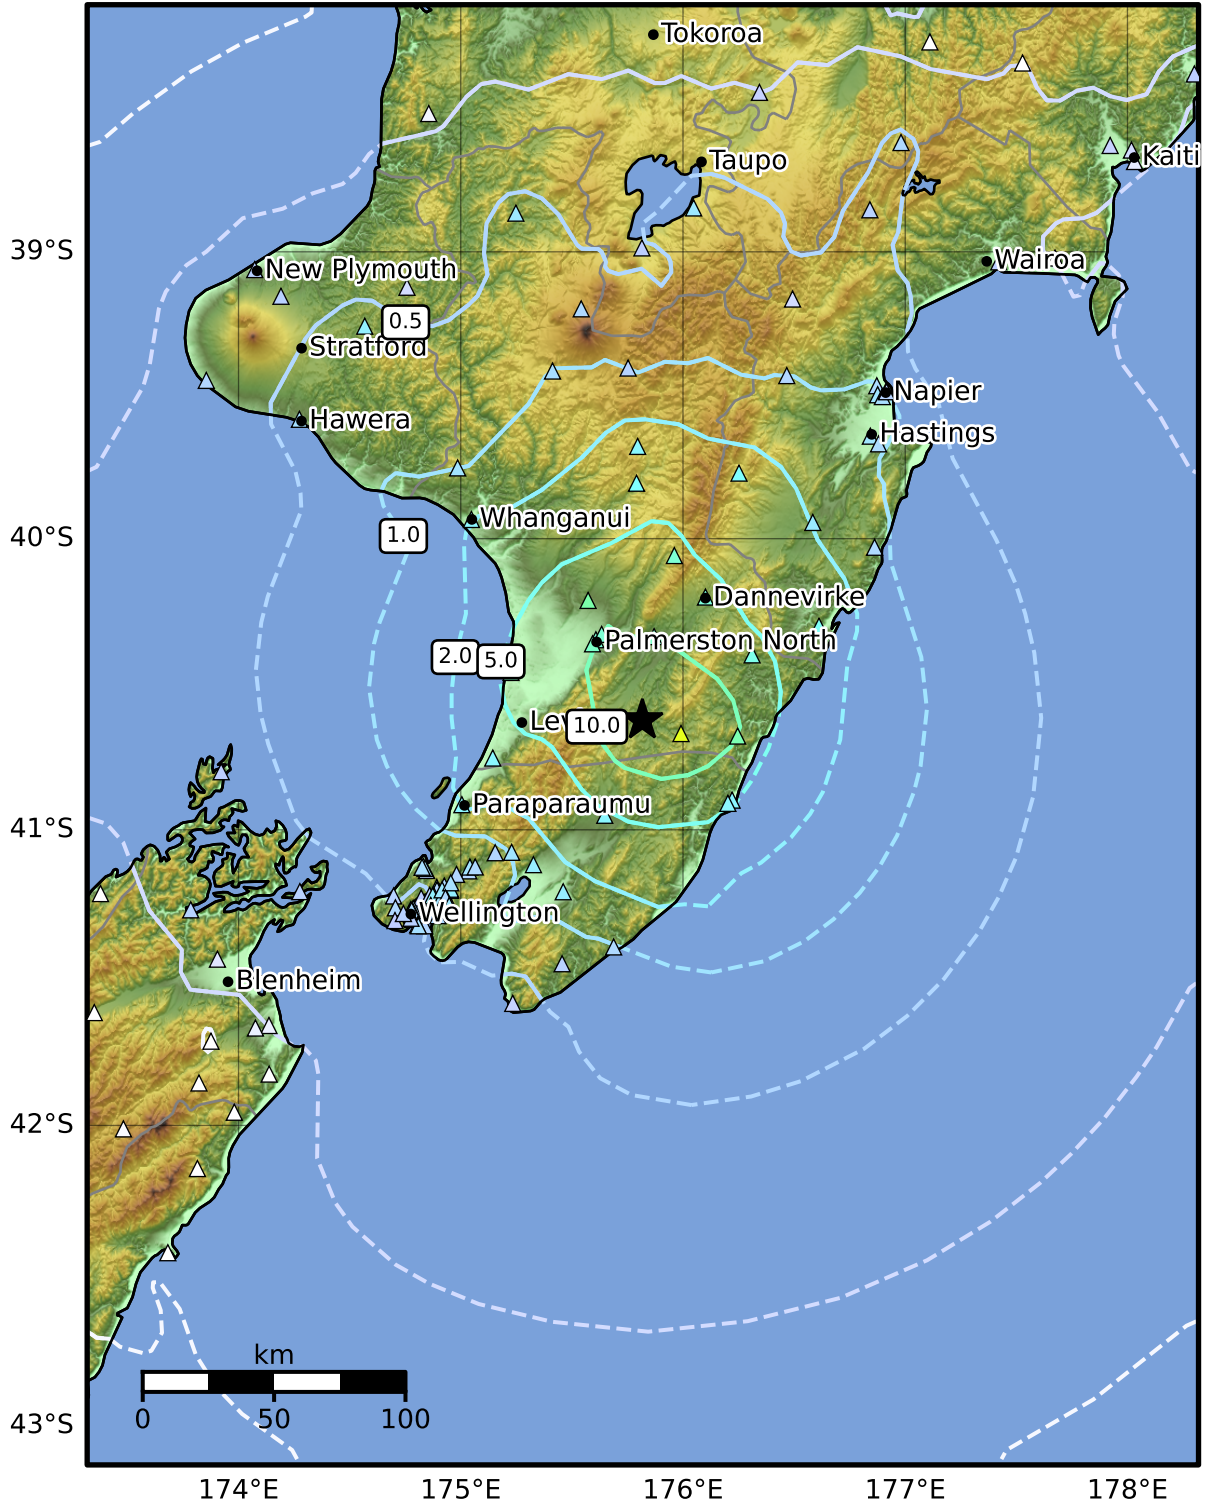

0.3 Second Peak Spectral Acceleration Map GNS Science  
 ShakeMap: Wairarapa

Jan 28, 2025 10:26:32 UTC M5.2 S40.62 E175.82 Depth: 34.1km ID:2025p074148

SA(0.3) (%g)	0.1	0.2	0.5	1	2	5	10	20	50	100	200
--------------	-----	-----	-----	---	---	---	----	----	----	-----	-----

Scale based on Moratalla et al.(2021) and Worden et al.(2012) Version 1: Processed 2025-01-28T10:41:58Z

△ Seismic Instrument ○ Reported Intensity ★ Epicenter