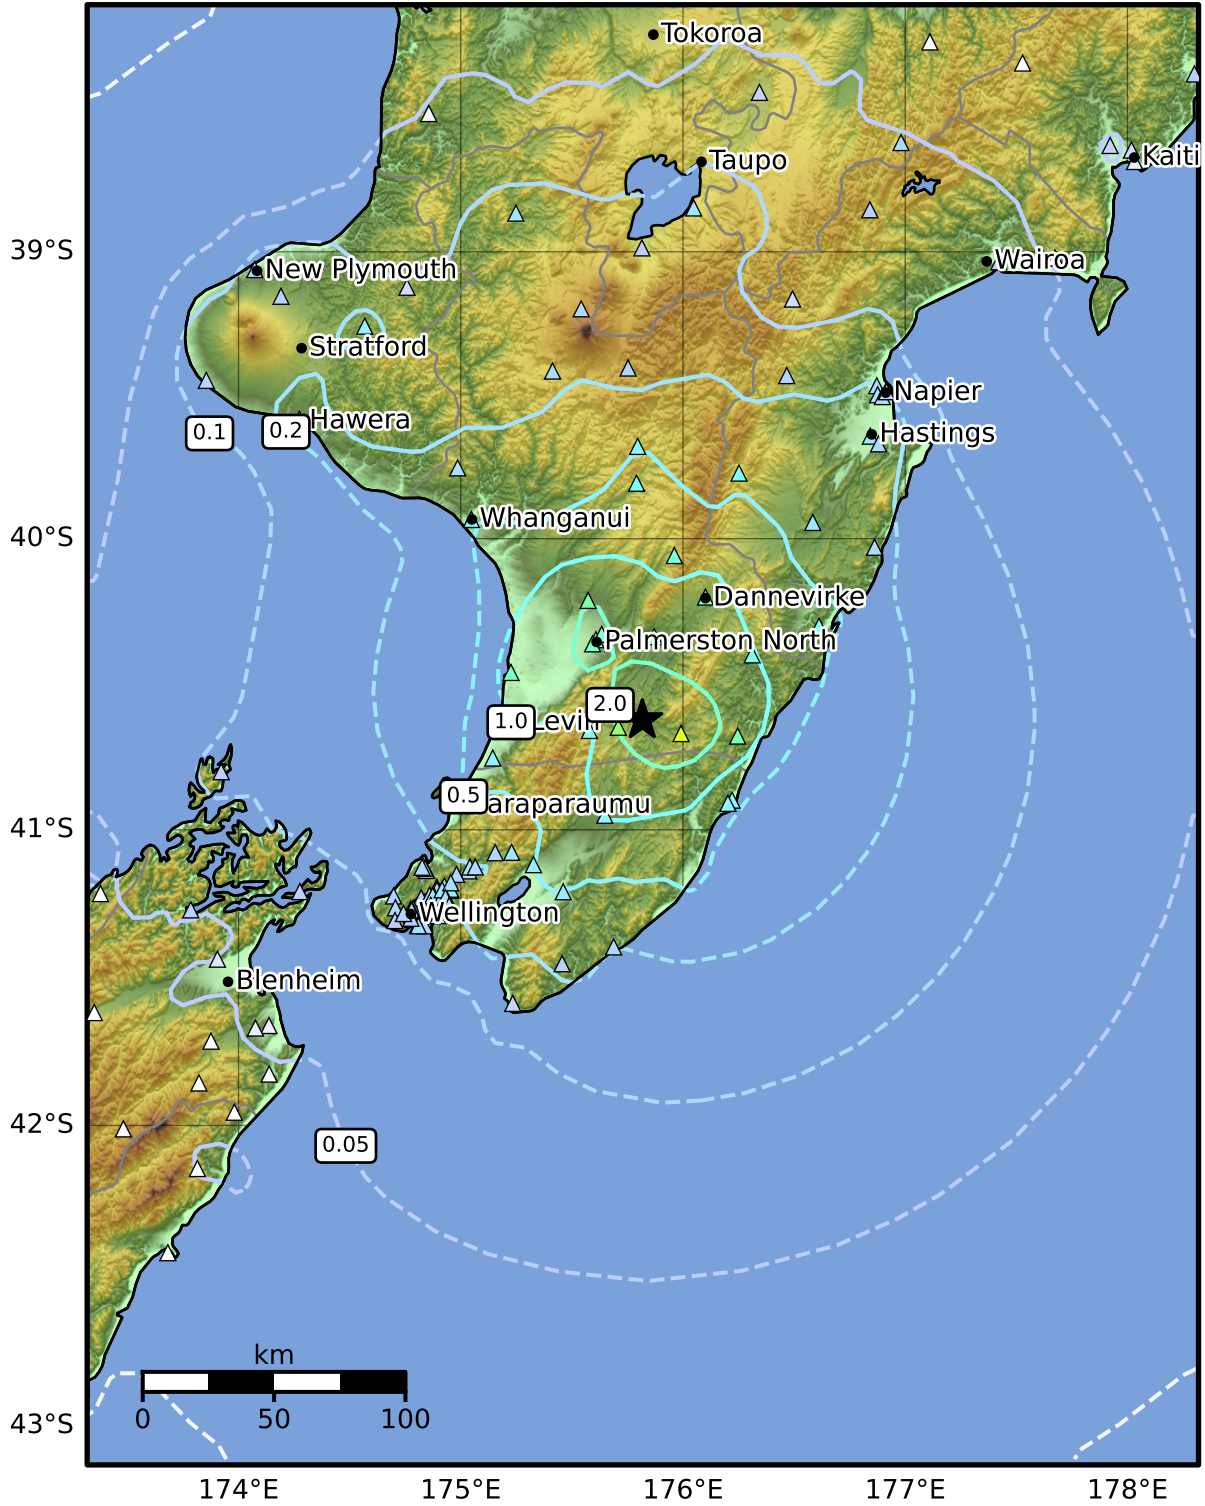

1.0 Second Peak Spectral Acceleration Map GNS Science

ShakeMap: Wairarapa

Jan 28, 2025 10:26:32 UTC M5.2 S40.62 E175.82 Depth: 34.1km ID:2025p074148

SA(1.0) (%g)	0.1	0.2	0.5	1	2	5	10	20	50	100	200
--------------	-----	-----	-----	---	---	---	----	----	----	-----	-----

Scale based on Moratalla et al.(2021) and Worden et al.(2012) Version 1: Processed 2025-01-28T10:41:58Z

△ Seismic Instrument ○ Reported Intensity ★ Epicenter