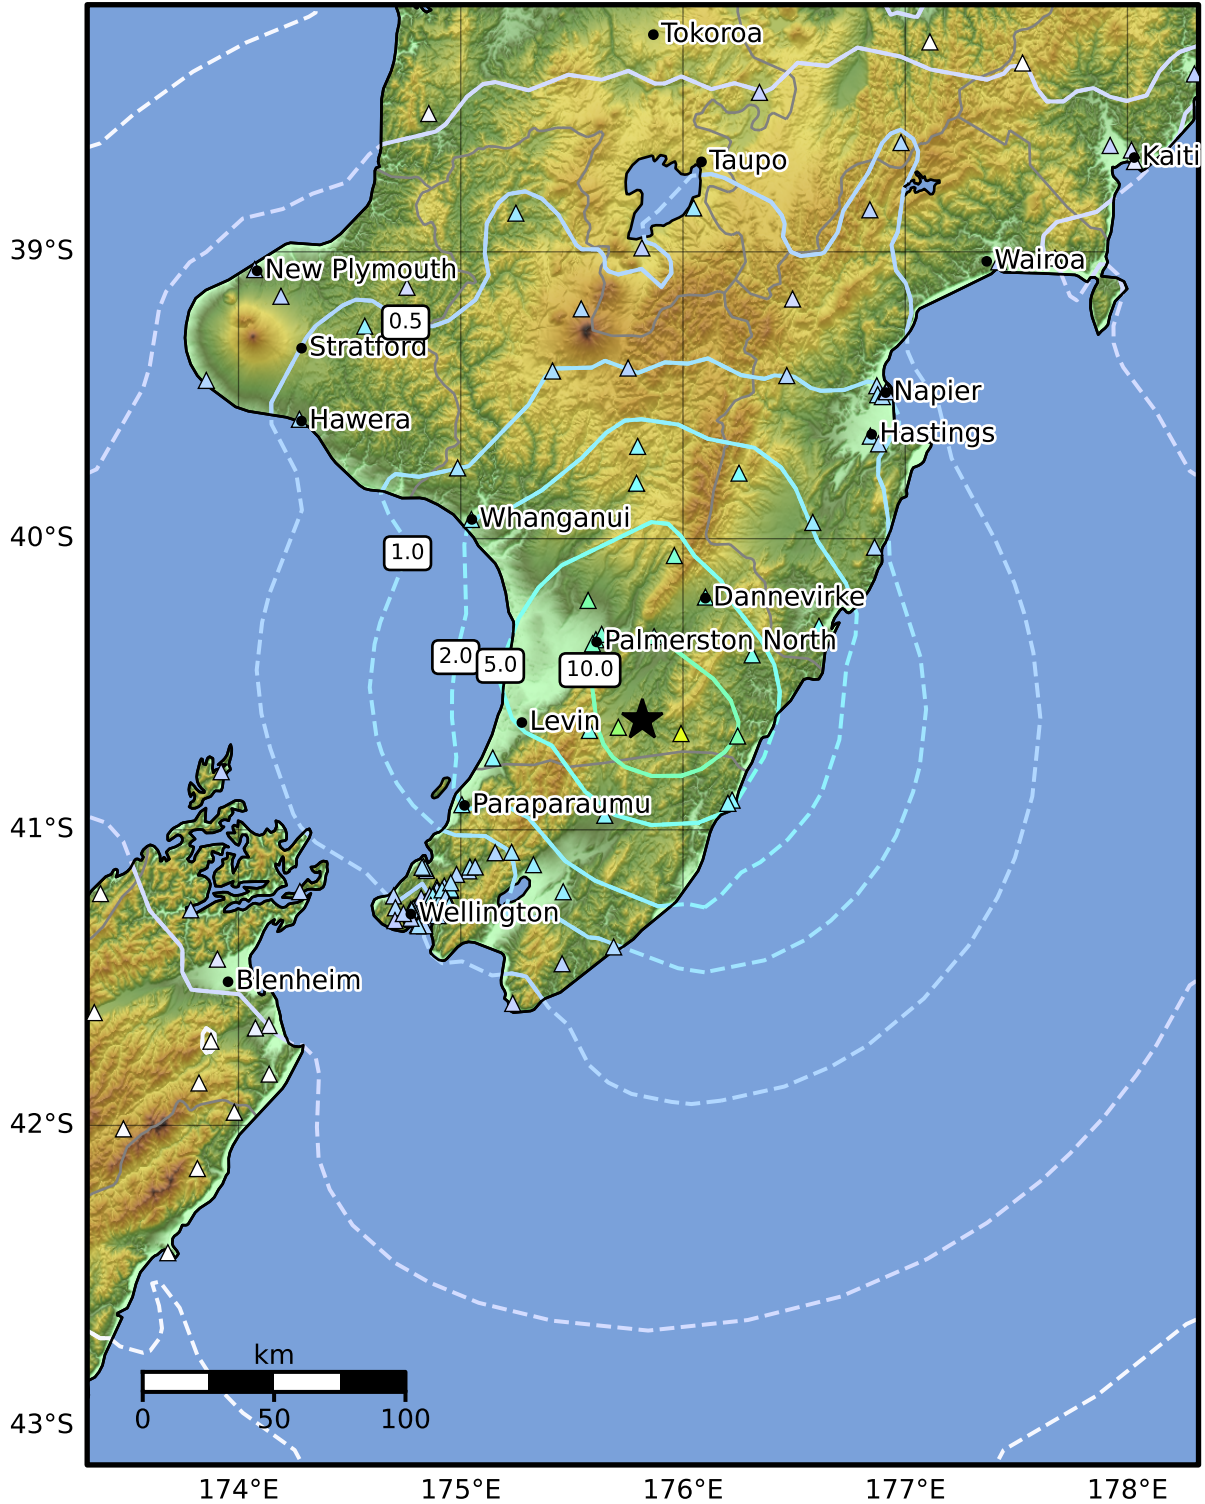

0.3 Second Peak Spectral Acceleration Map GNS Science

ShakeMap: Wairarapa

Jan 28, 2025 10:26:32 UTC M5.2 S40.62 E175.82 Depth: 34.1km ID:2025p074148

SA(0.3) (%g)	0.1	0.2	0.5	1	2	5	10	20	50	100	200
---------------------	------------	------------	------------	----------	----------	----------	-----------	-----------	-----------	------------	------------

Scale based on Moratalla et al.(2021) and Worden et al.(2012) Version 2: Processed 2025-01-28T10:49:47Z

△ Seismic Instrument ○ Reported Intensity ★ Epicenter