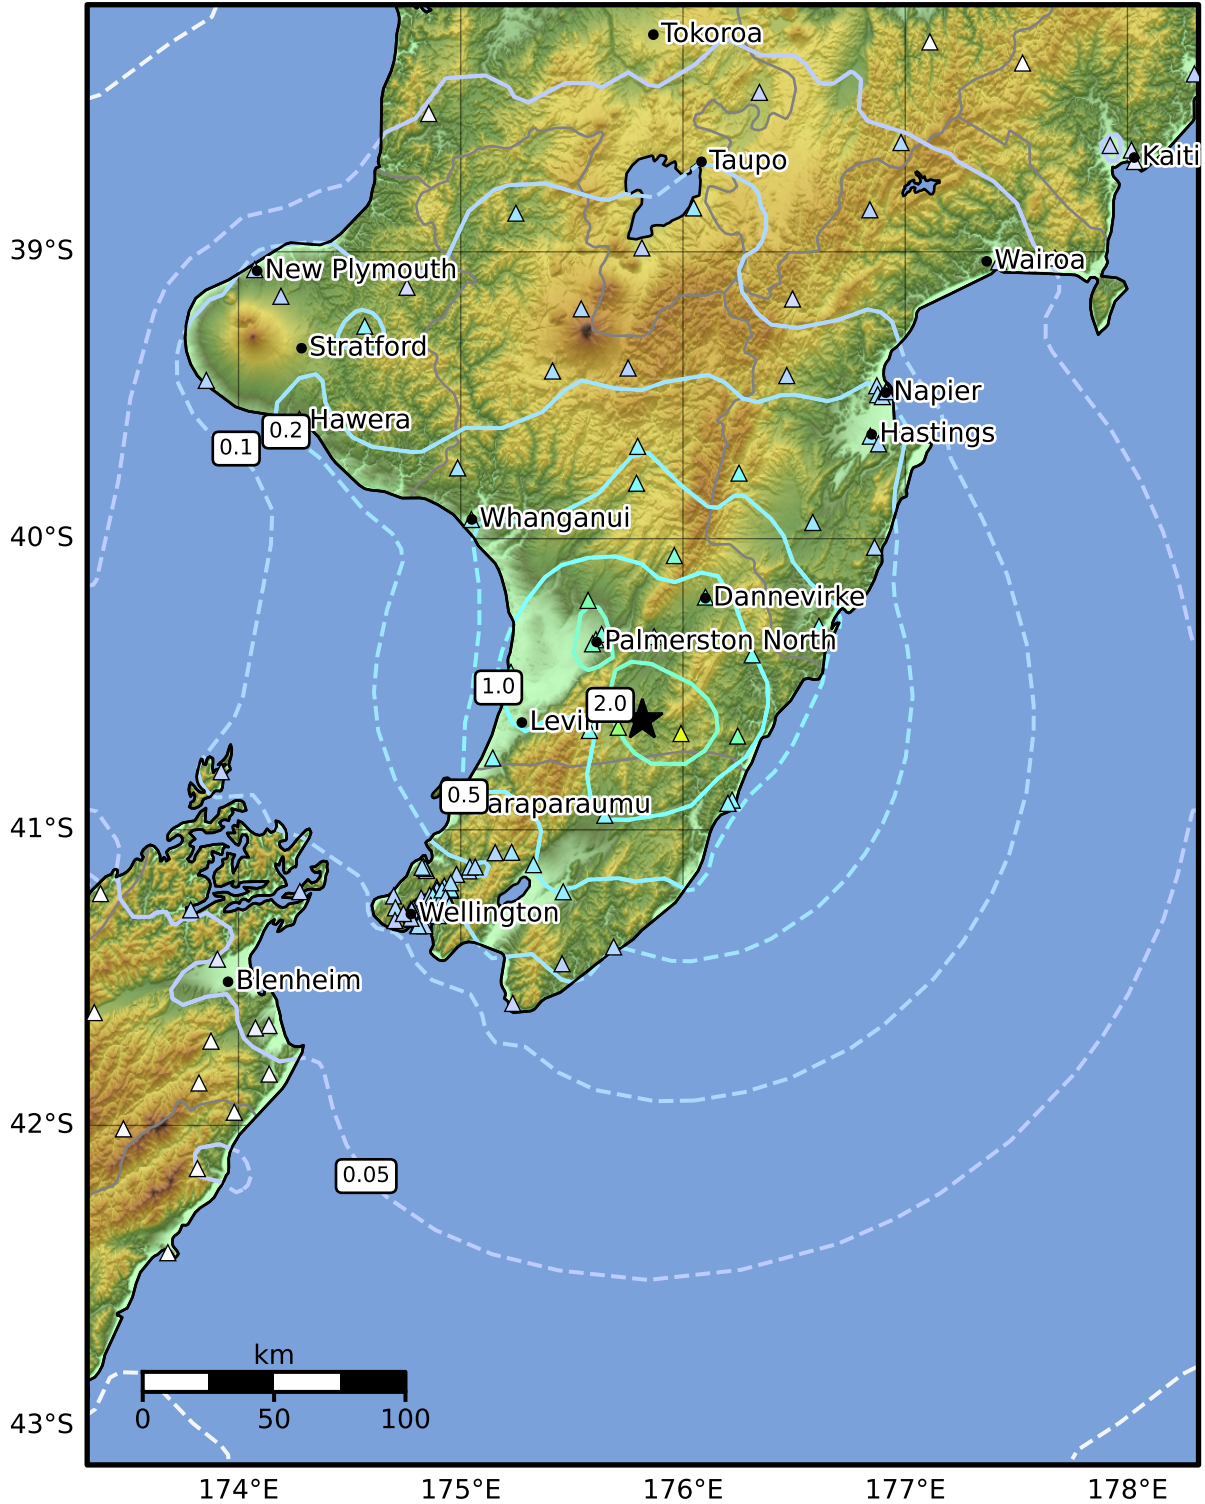

1.0 Second Peak Spectral Acceleration Map GNS Science
 ShakeMap: Wairarapa

Jan 28, 2025 10:26:32 UTC M5.2 S40.62 E175.82 Depth: 34.1km ID:2025p074148

SA(1.0) (%g)	0.1	0.2	0.5	1	2	5	10	20	50	100	200
--------------	-----	-----	-----	---	---	---	----	----	----	-----	-----

Scale based on Moratalla et al.(2021) and Worden et al.(2012) Version 2: Processed 2025-01-28T10:49:47Z

△ Seismic Instrument ○ Reported Intensity ★ Epicenter