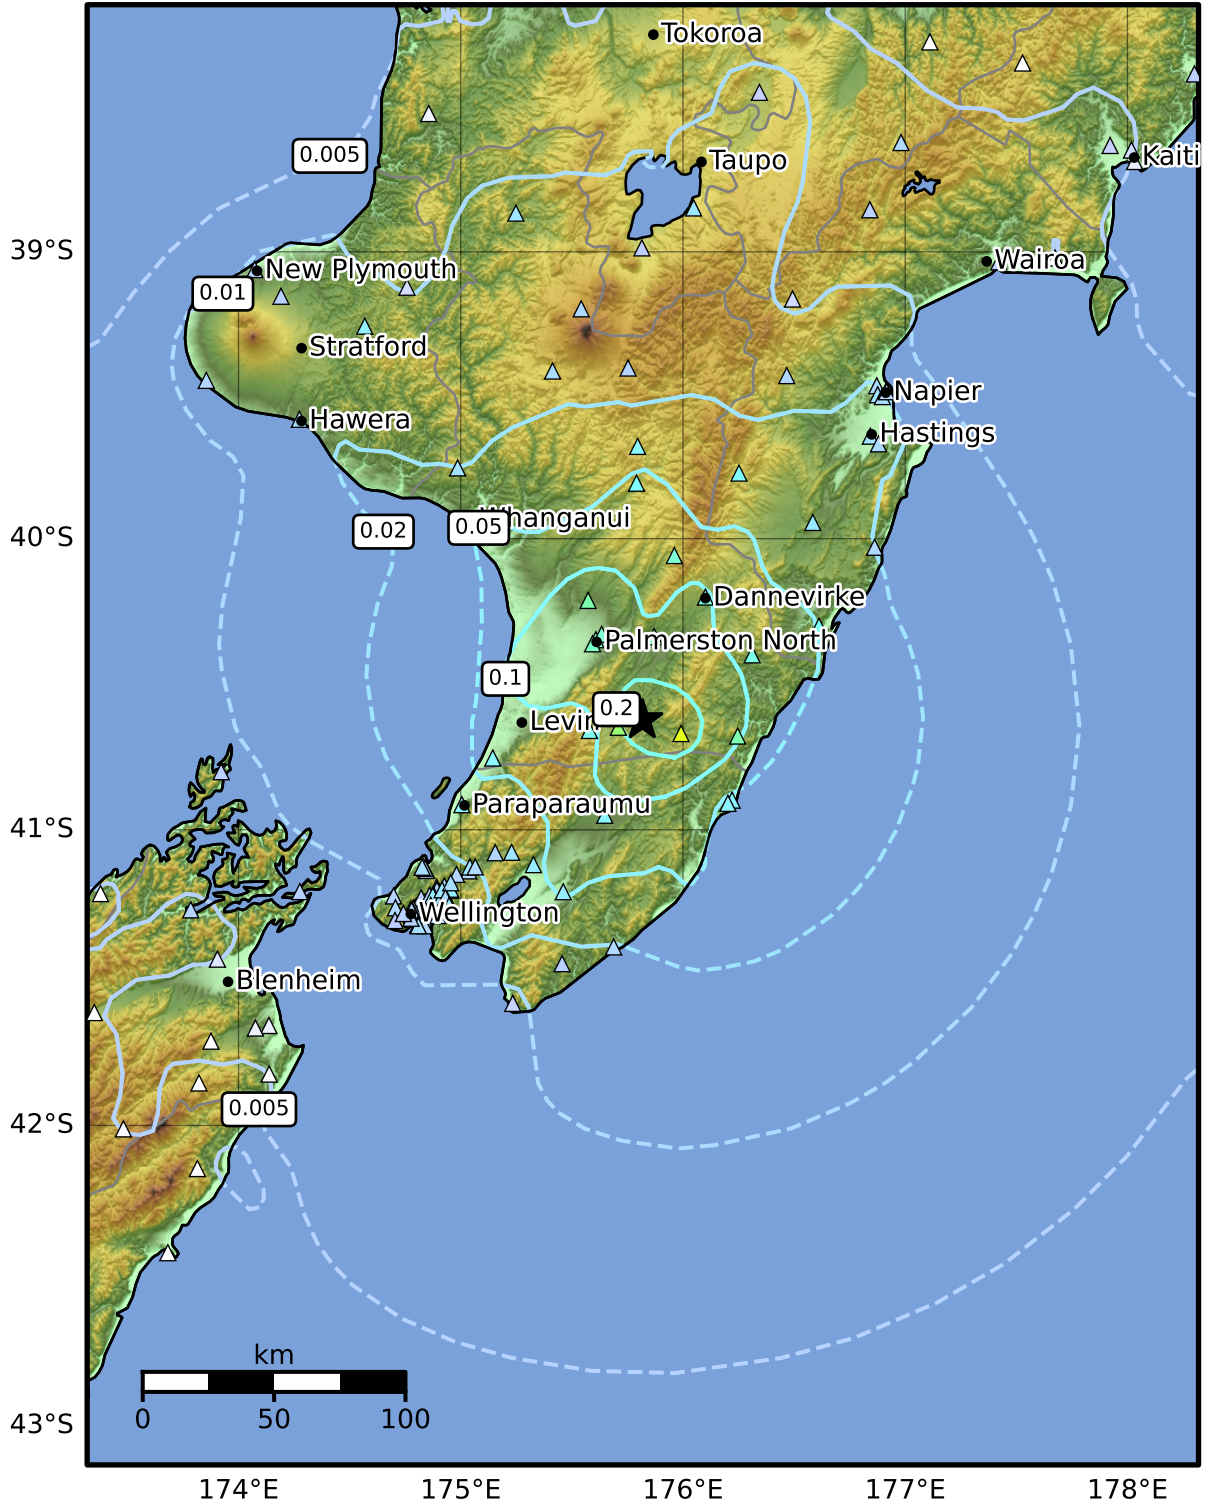

3.0 Second Peak Spectral Acceleration Map GNS Science
ShakeMap: Wairarapa

Jan 28, 2025 10:26:32 UTC M5.2 S40.62 E175.82 Depth: 34.1km ID:2025p074148

Scale based on Moratalla et al.(2021) and Worden et al.(2012) Version 2: Processed 2025-01-28T10:49:47Z

△ Seismic Instrument ○ Reported Intensity ★ Epicenter