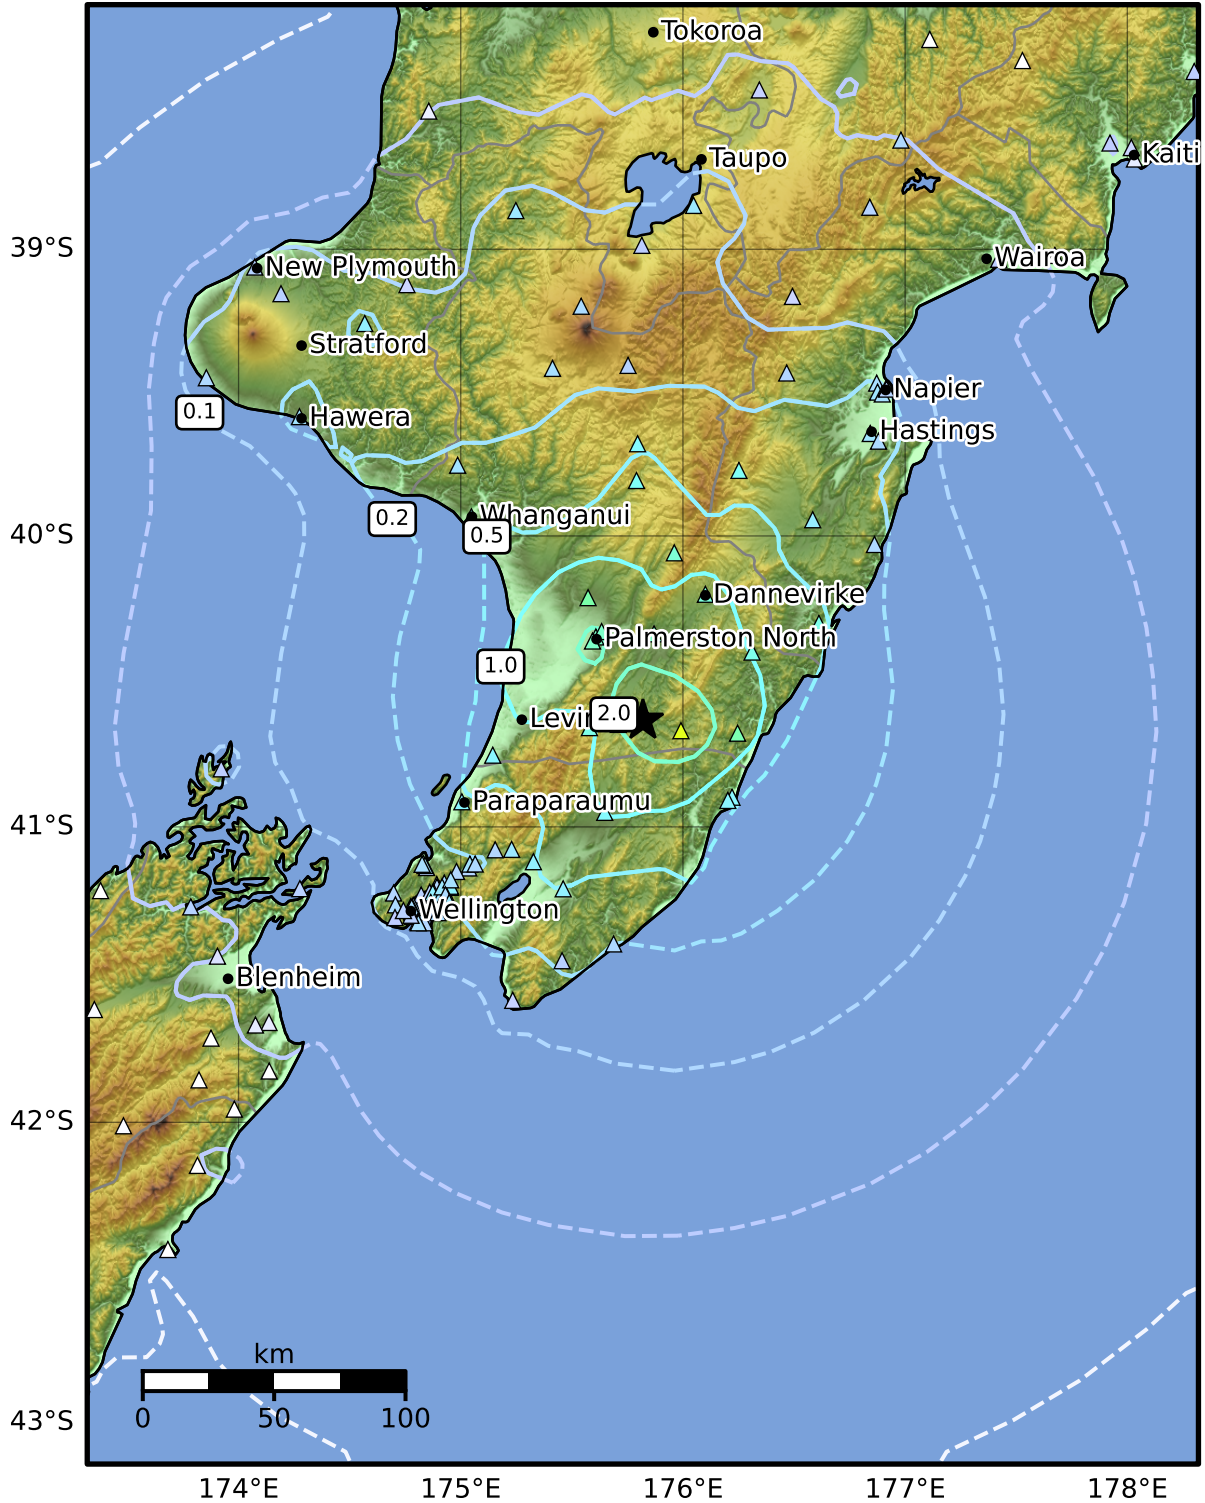

1.0 Second Peak Spectral Acceleration Map GNS Science
 ShakeMap: Wairarapa

Jan 28, 2025 10:26:32 UTC M5.1 S40.64 E175.82 Depth: 34.5km ID:2025p074148

SA(1.0) (%g)	0.1	0.2	0.5	1	2	5	10	20	50	100	200
--------------	-----	-----	-----	---	---	---	----	----	----	-----	-----

Scale based on Moratalla et al.(2021) and Worden et al.(2012) Version 4: Processed 2025-01-28T10:59:45Z

△ Seismic Instrument ○ Reported Intensity ★ Epicenter