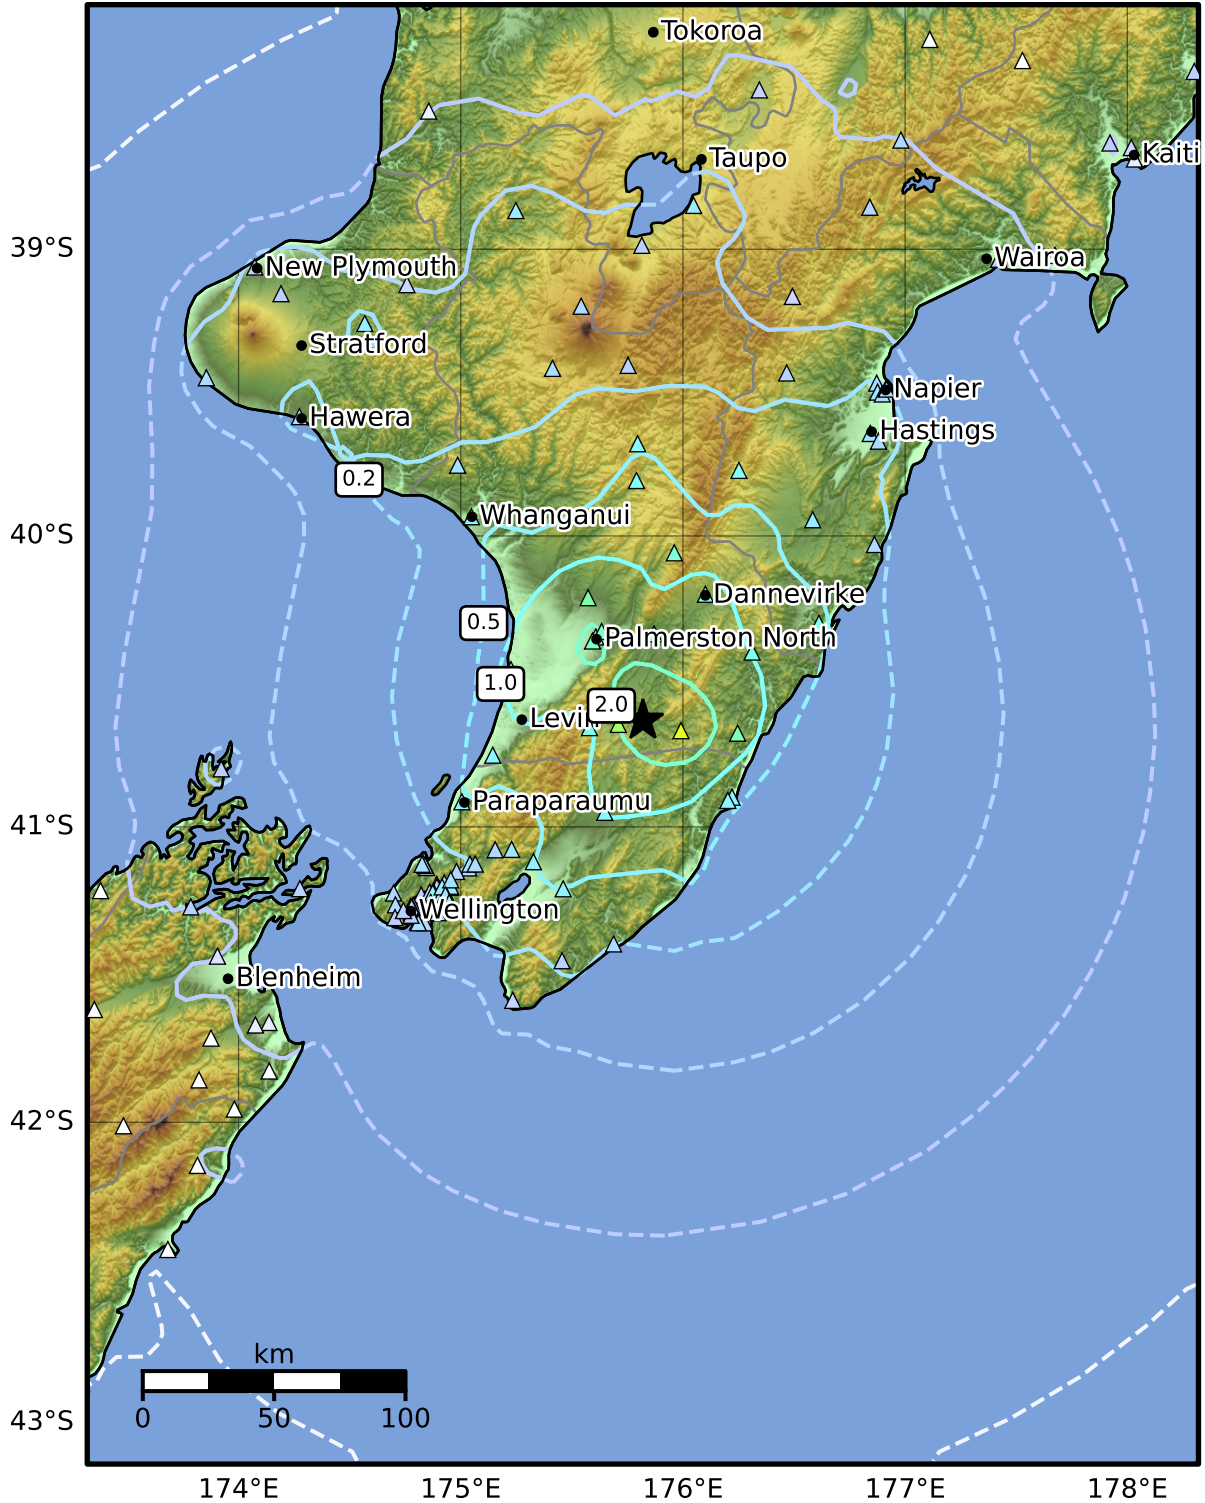

1.0 Second Peak Spectral Acceleration Map GNS Science

ShakeMap: Wairarapa

Jan 28, 2025 10:26:32 UTC M5.1 S40.64 E175.82 Depth: 34.5km ID:2025p074148

SA(1.0) (%g)	0.1	0.2	0.5	1	2	5	10	20	50	100	200
--------------	-----	-----	-----	---	---	---	----	----	----	-----	-----

Scale based on Moratalla et al.(2021) and Worden et al.(2012) Version 4: Processed 2025-01-28T11:00:14Z

△ Seismic Instrument ○ Reported Intensity ★ Epicenter