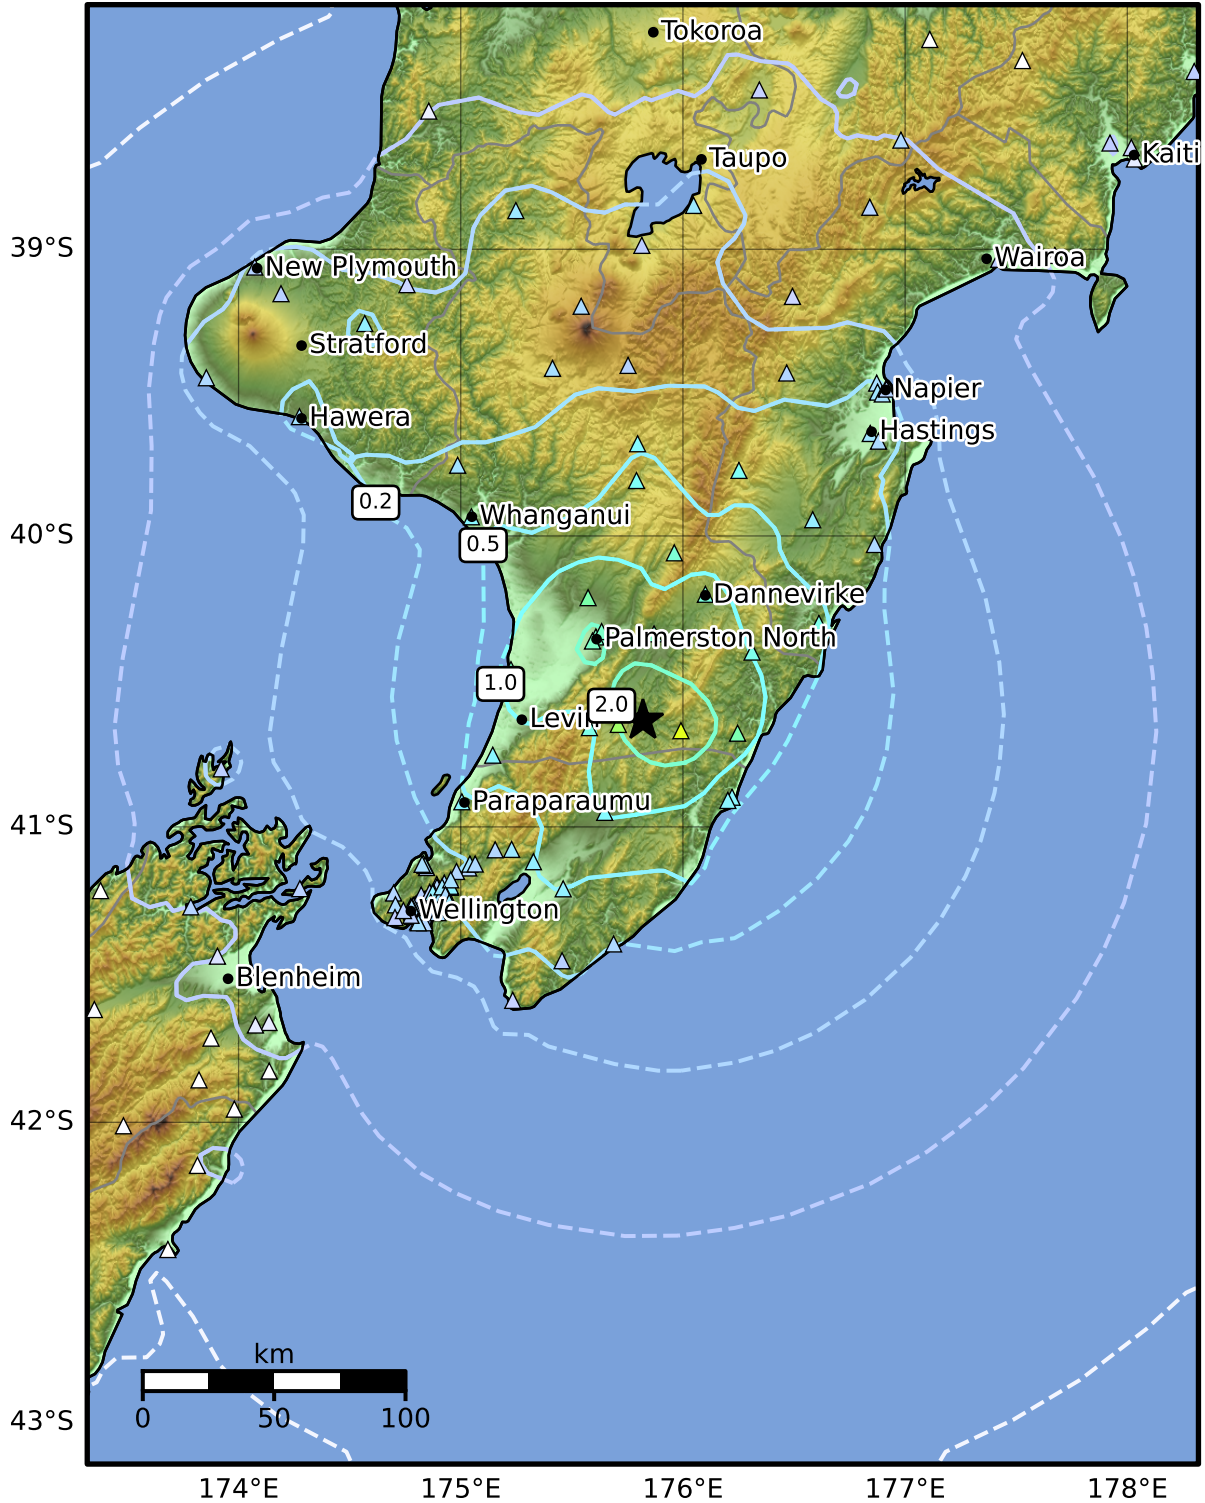

1.0 Second Peak Spectral Acceleration Map GNS Science

ShakeMap: Wairarapa

Jan 28, 2025 10:26:32 UTC M5.1 S40.64 E175.82 Depth: 34.5km ID:2025p074148

SA(1.0) (%g)	0.1	0.2	0.5	1	2	5	10	20	50	100	200
--------------	-----	-----	-----	---	---	---	----	----	----	-----	-----

Scale based on Moratalla et al.(2021) and Worden et al.(2012) Version 4: Processed 2025-01-28T11:01:51Z

△ Seismic Instrument ○ Reported Intensity ★ Epicenter