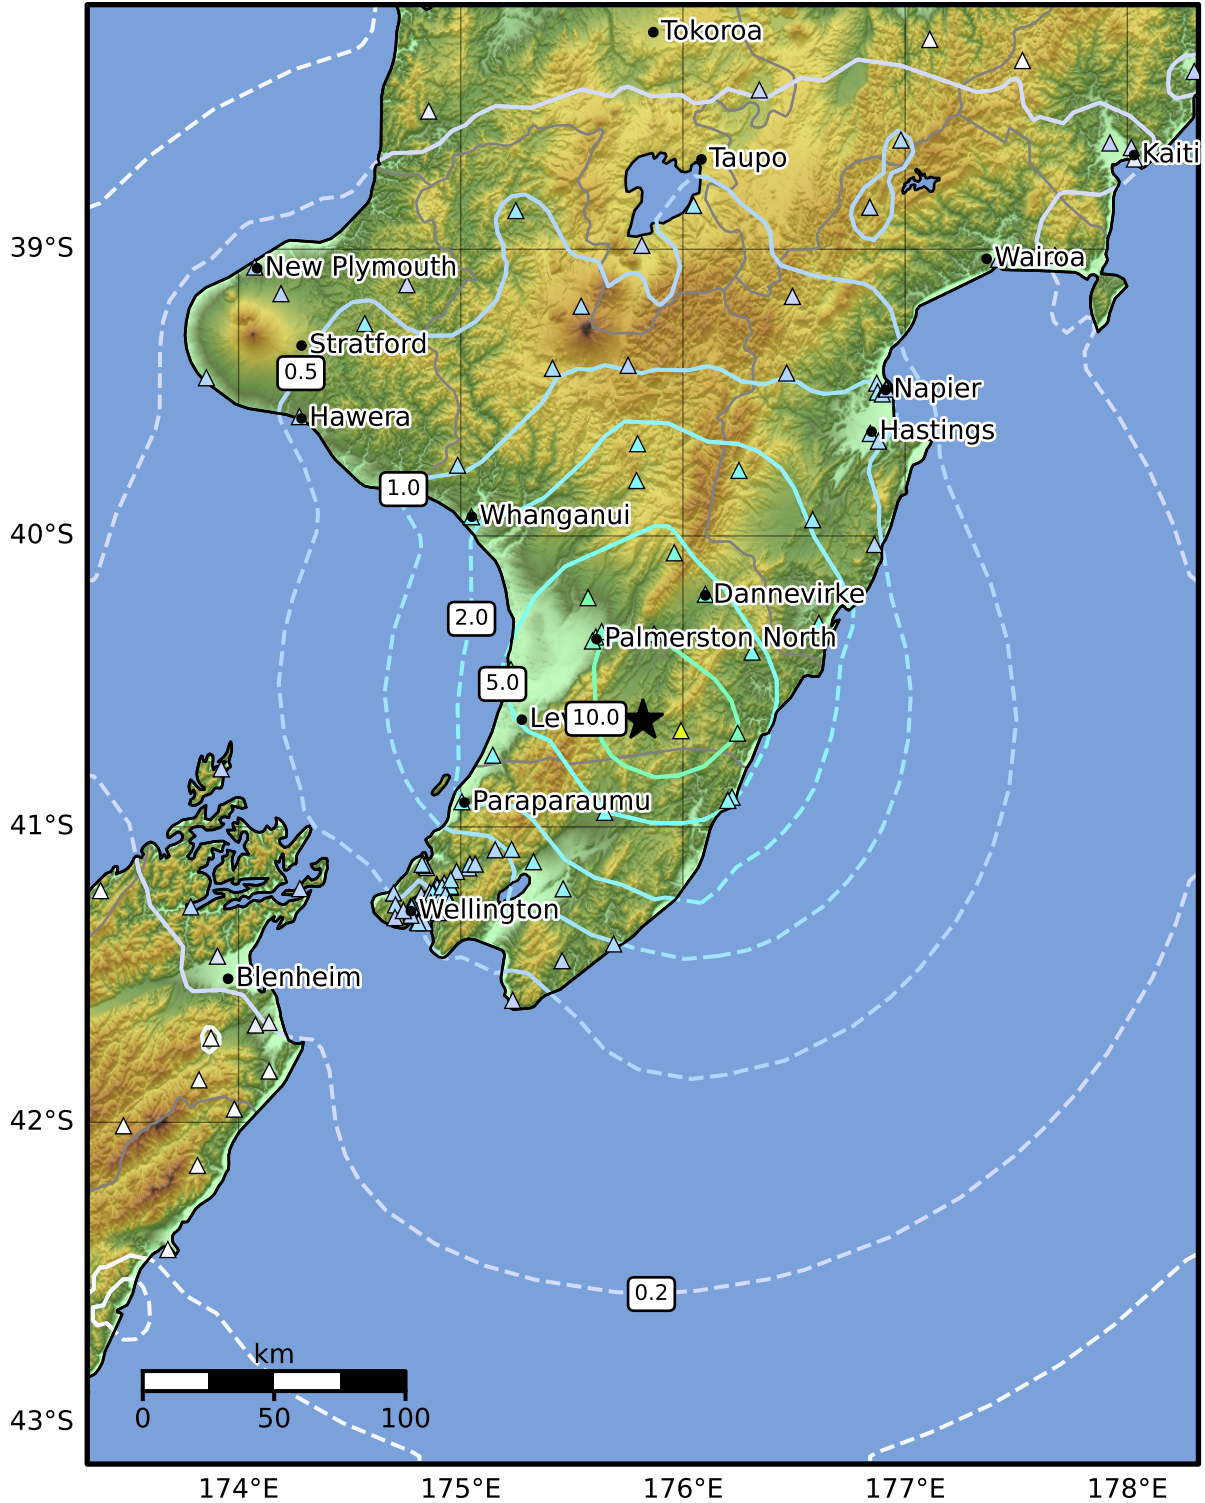

0.3 Second Peak Spectral Acceleration Map GNS Science
ShakeMap: Wairarapa

Jan 28, 2025 10:26:32 UTC M5.1 S40.64 E175.82 Depth: 34.5km ID:2025p074148

SA(0.3) (%g)	0.1	0.2	0.5	1	2	5	10	20	50	100	200
--------------	-----	-----	-----	---	---	---	----	----	----	-----	-----

Scale based on Moratalla et al.(2021) and Worden et al.(2012) Version 5: Processed 2025-01-28T11:29:45Z

△ Seismic Instrument ○ Reported Intensity ★ Epicenter