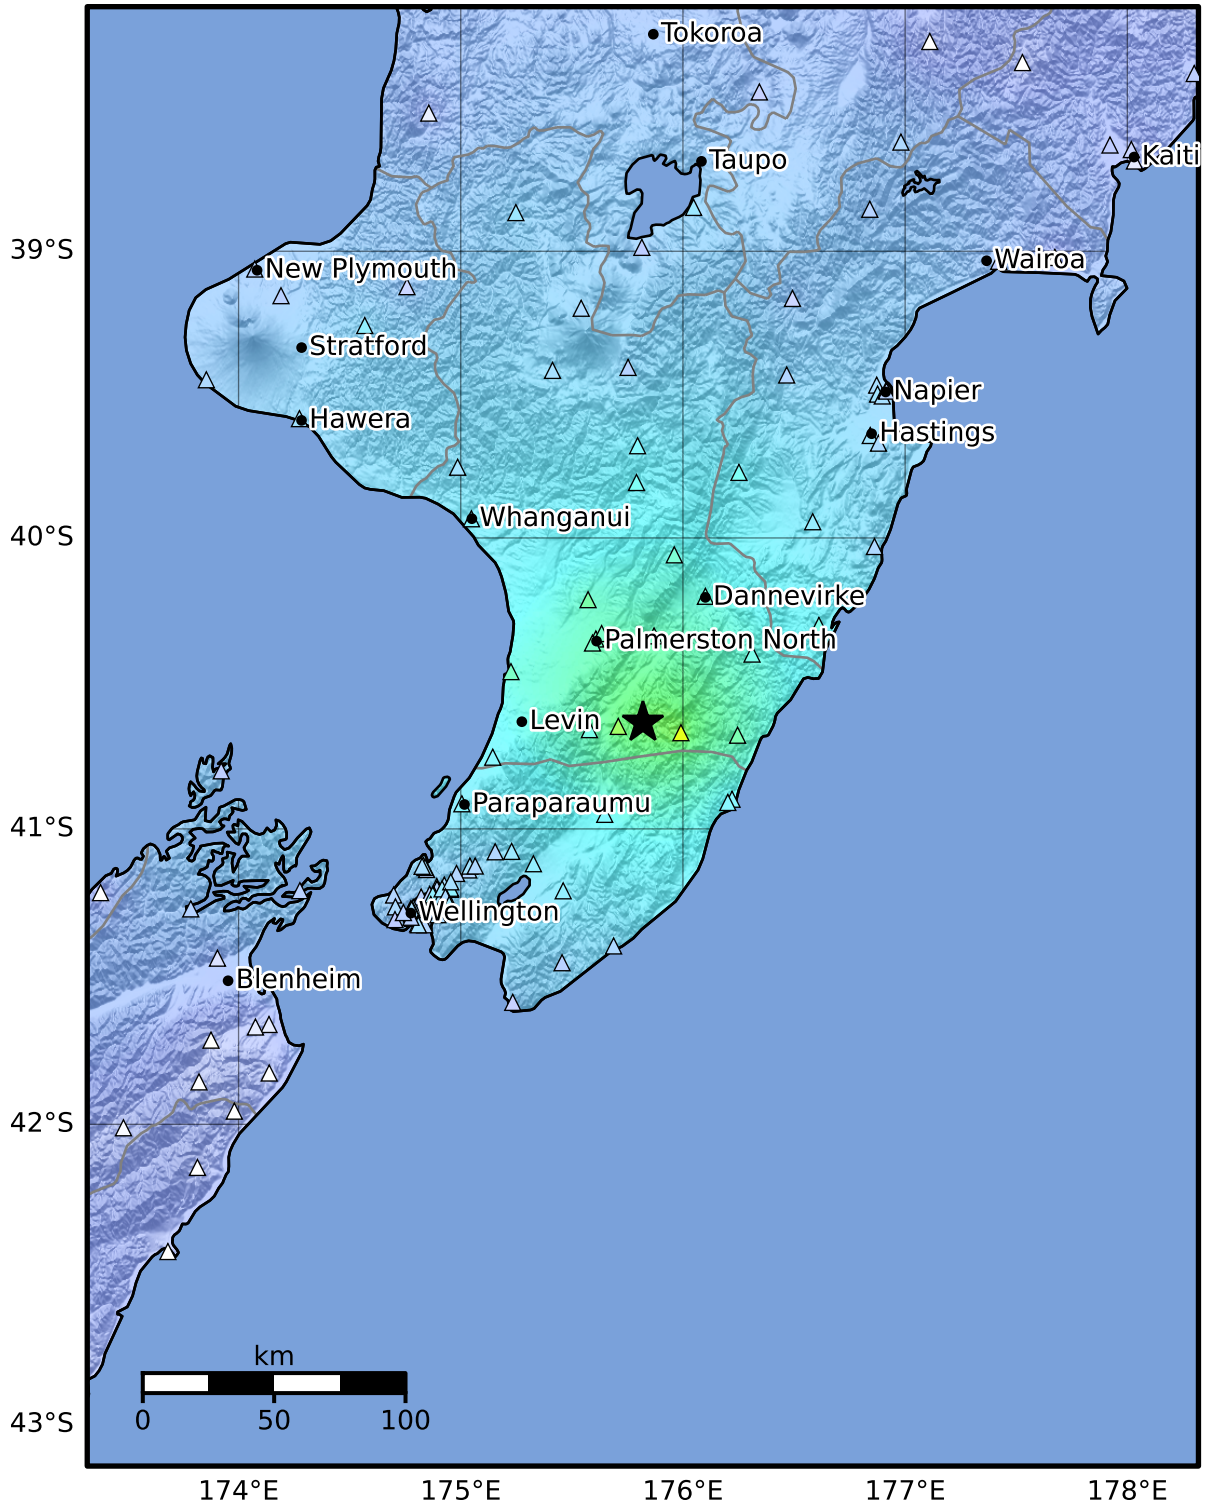

Macroseismic Intensity Map GNS Science

ShakeMap: Wairarapa

Jan 28, 2025 10:26:32 UTC M5.1 S40.64 E175.82 Depth: 34.5km ID:2025p074148

SHAKING	Not felt	Weak	Light	Moderate	Strong	Very strong	Severe	Violent	Extreme
DAMAGE	None	None	None	Very light	Light	Moderate	Moderate/heavy	Heavy	Very heavy
PGA(%g)	<0.0464	0.29	1.63	5.16	12.5	22.4	40.2	72.2	>129
PGV(cm/s)	<0.0215	0.125	1.04	4.31	14.5	26.4	48.3	88.4	>162
INTENSITY	I	II-III	IV	V	VI	VII	VIII	IX	X+

Scale based on Moratalla et al.(2021) and Worden et al.(2012) Version 5: Processed 2025-01-28T11:29:45Z
 Δ Seismic Instrument ○ Reported Intensity ★ Epicenter