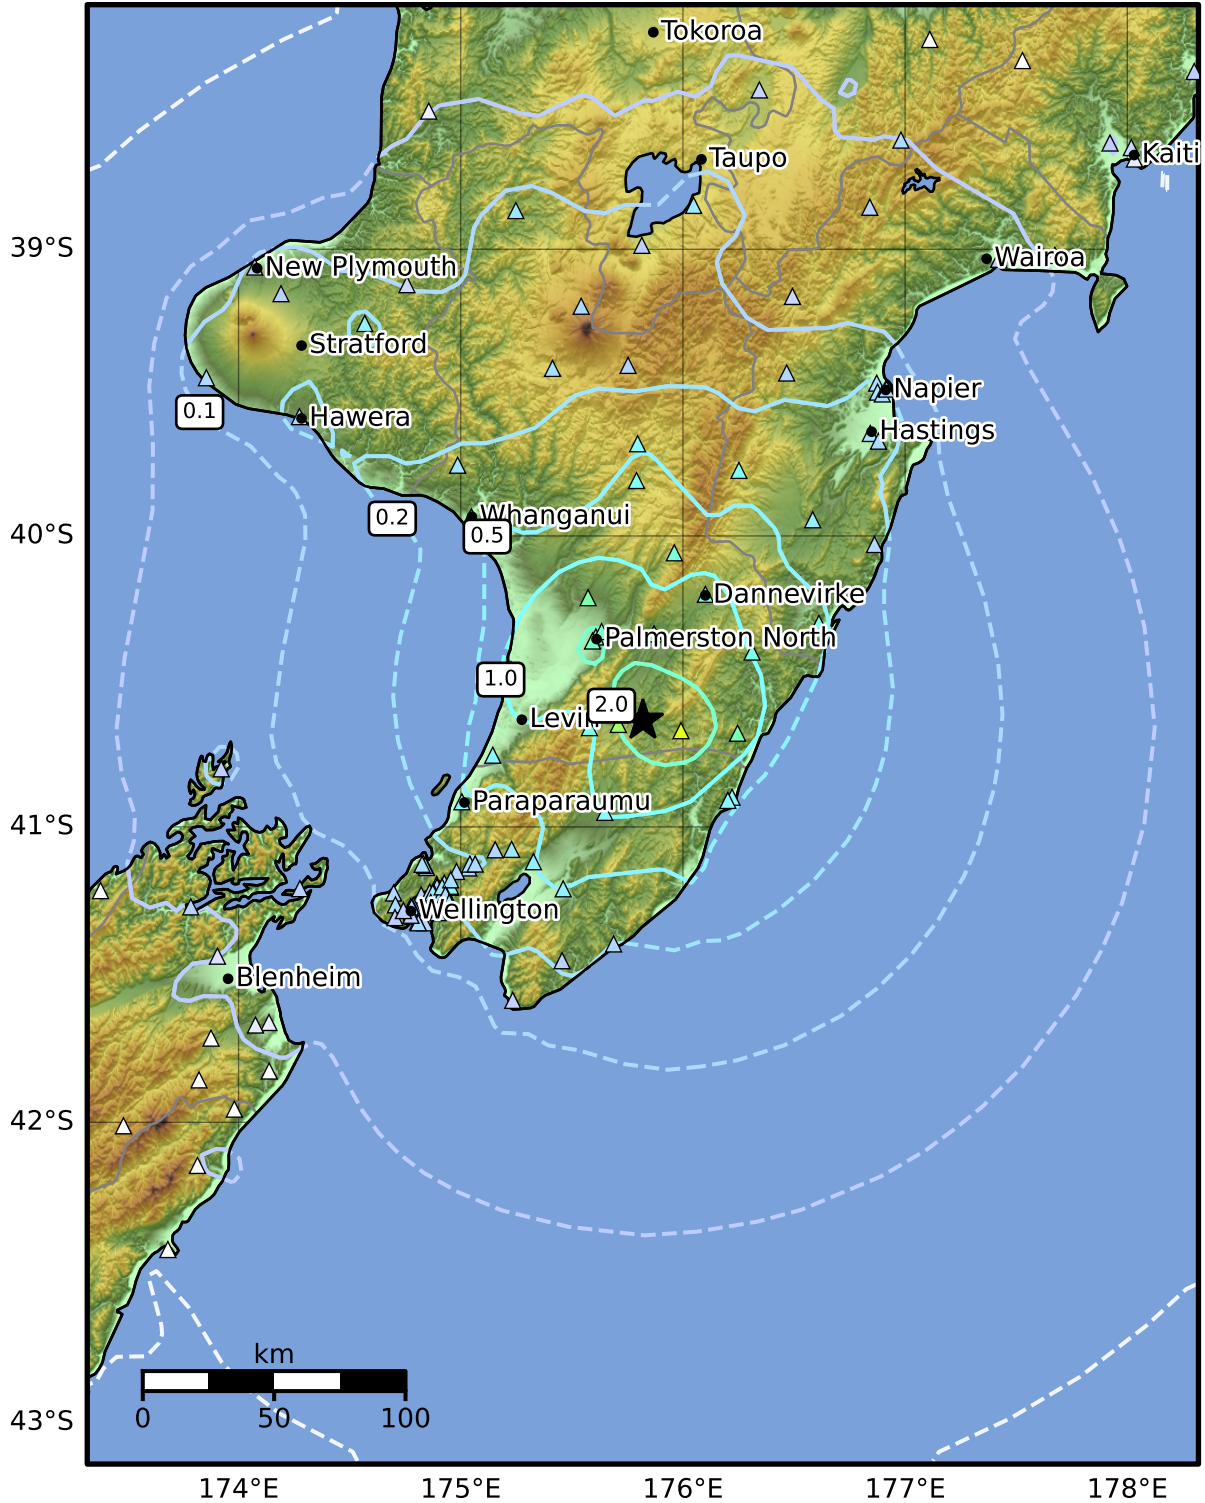

1.0 Second Peak Spectral Acceleration Map GNS Science

ShakeMap: Wairarapa

Jan 28, 2025 10:26:32 UTC M5.1 S40.64 E175.82 Depth: 34.5km ID:2025p074148

SA(1.0) (%g)	0.1	0.2	0.5	1	2	5	10	20	50	100	200
--------------	-----	-----	-----	---	---	---	----	----	----	-----	-----

Scale based on Moratalla et al.(2021) and Worden et al.(2012) Version 6: Processed 2025-01-28T12:29:45Z

△ Seismic Instrument ○ Reported Intensity ★ Epicenter