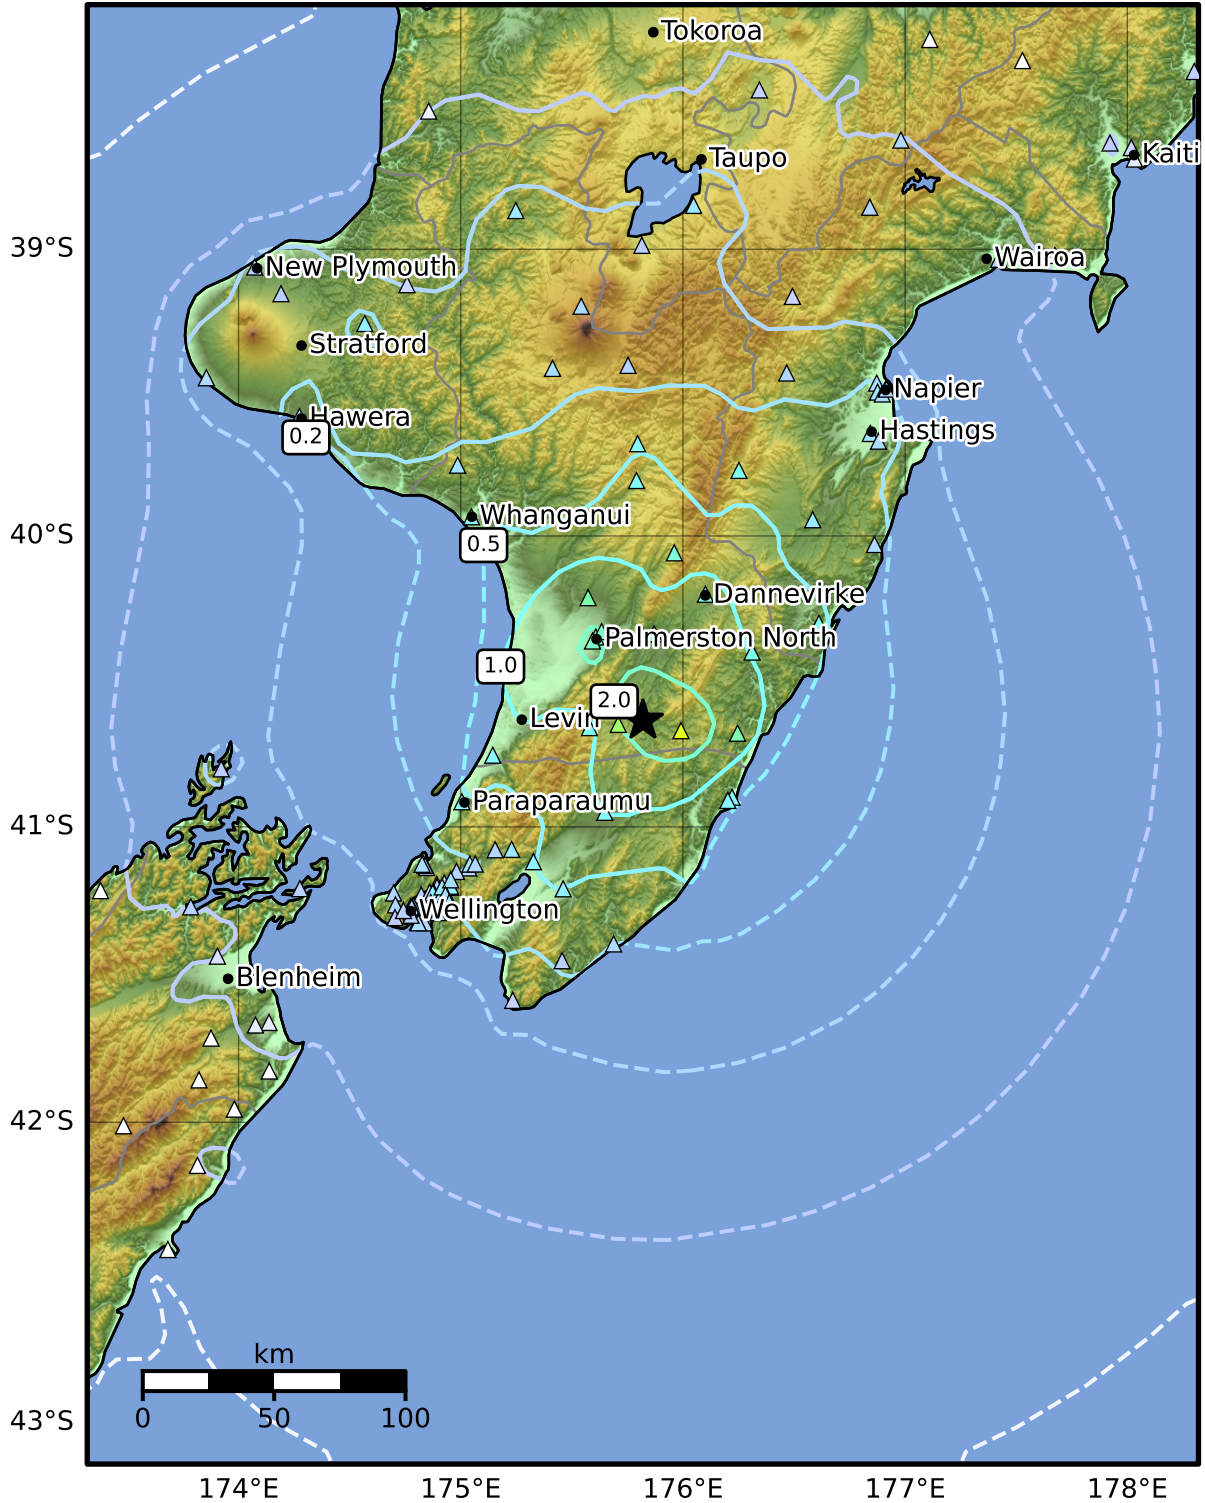

1.0 Second Peak Spectral Acceleration Map GNS Science

ShakeMap: Wairarapa

Jan 28, 2025 10:26:32 UTC M5.1 S40.64 E175.82 Depth: 34.5km ID:2025p074148

SA(1.0) (%g)	0.1	0.2	0.5	1	2	5	10	20	50	100	200
--------------	-----	-----	-----	---	---	---	----	----	----	-----	-----

Scale based on Moratalla et al.(2021) and Worden et al.(2012) Version 7: Processed 2025-01-28T13:29:44Z

△ Seismic Instrument ○ Reported Intensity ★ Epicenter