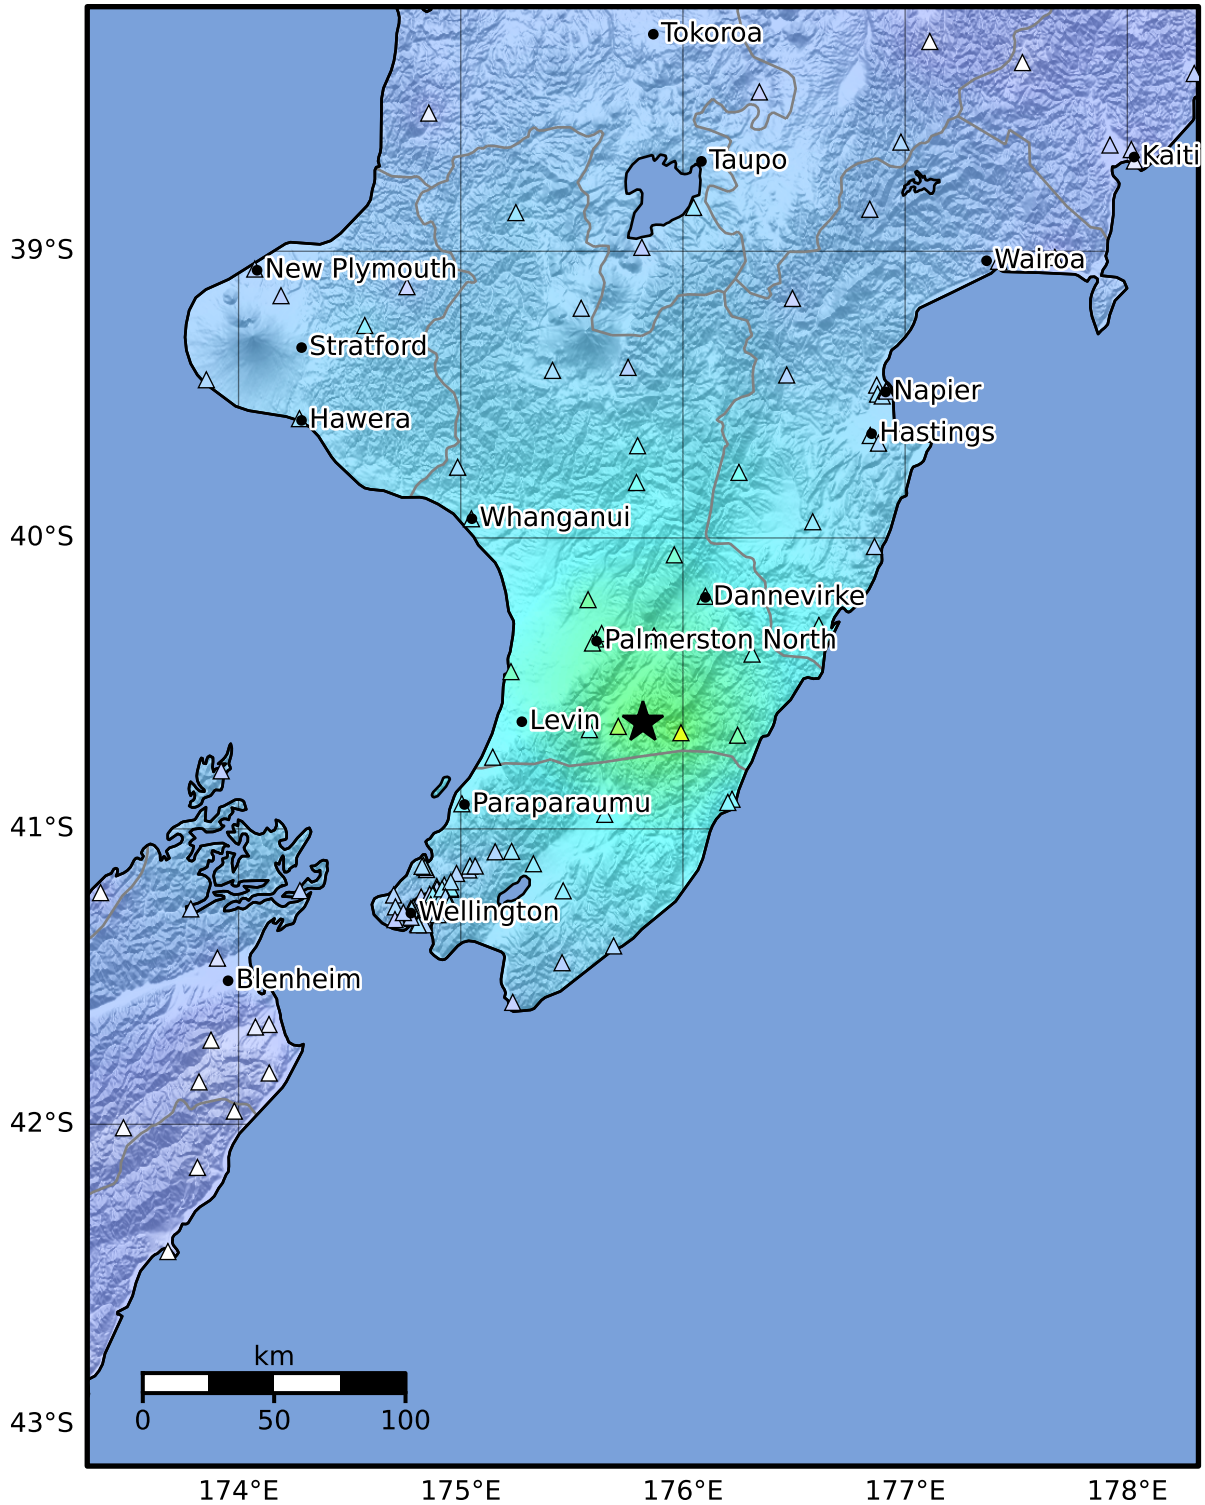

Macroseismic Intensity Map GNS Science

ShakeMap: Wairarapa

Jan 28, 2025 10:26:32 UTC M5.1 S40.64 E175.82 Depth: 34.5km ID:2025p074148

SHAKING	Not felt	Weak	Light	Moderate	Strong	Very strong	Severe	Violent	Extreme
DAMAGE	None	None	None	Very light	Light	Moderate	Moderate/heavy	Heavy	Very heavy
PGA(%g)	<0.0464	0.29	1.63	5.16	12.5	22.4	40.2	72.2	>129
PGV(cm/s)	<0.0215	0.125	1.04	4.31	14.5	26.4	48.3	88.4	>162
INTENSITY	I	II-III	IV	V	VI	VII	VIII	IX	X+

Scale based on Moratalla et al.(2021) and Worden et al.(2012) Version 7: Processed 2025-01-28T13:29:44Z
 Δ Seismic Instrument ○ Reported Intensity ★ Epicenter