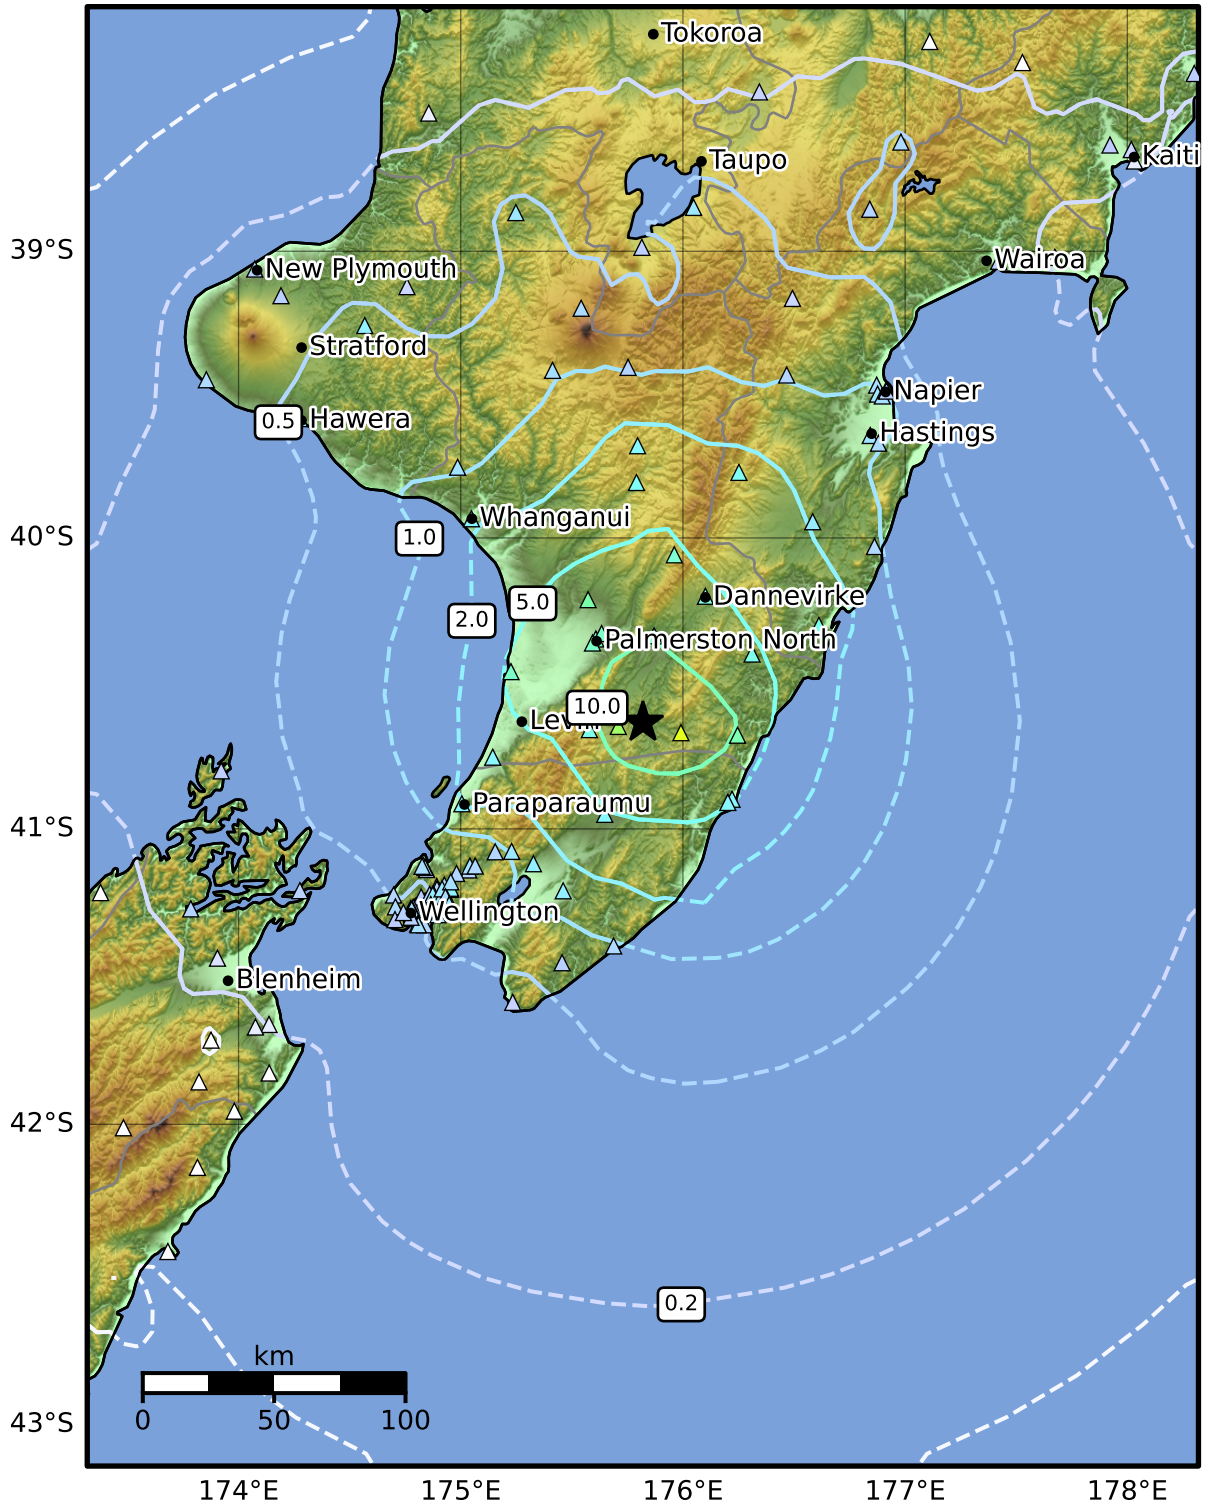

0.3 Second Peak Spectral Acceleration Map GNS Science
ShakeMap: Wairarapa

Jan 28, 2025 10:26:32 UTC M5.1 S40.64 E175.82 Depth: 34.5km ID:2025p074148

SA(0.3) (%g)	0.1	0.2	0.5	1	2	5	10	20	50	100	200
---------------------	------------	------------	------------	----------	----------	----------	-----------	-----------	-----------	------------	------------

Scale based on Moratalla et al.(2021) and Worden et al.(2012) Version 8: Processed 2025-01-28T16:29:44Z
 Δ Seismic Instrument ○ Reported Intensity ★ Epicenter