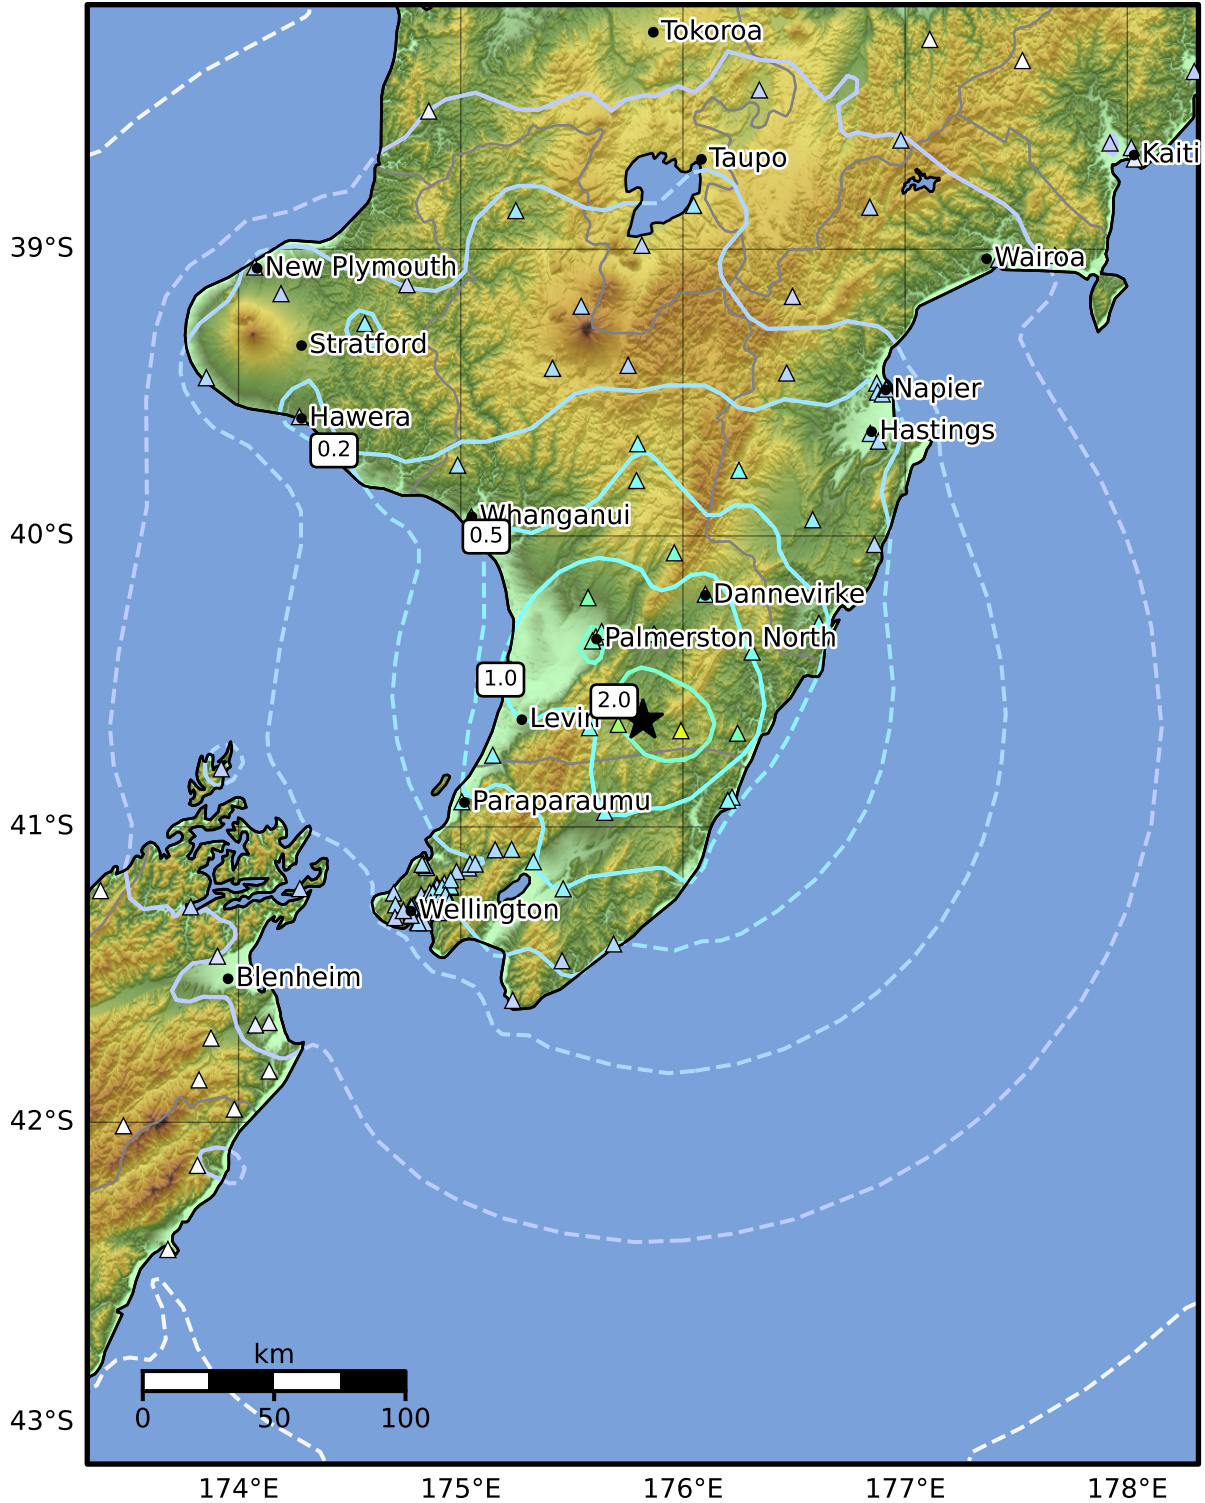

1.0 Second Peak Spectral Acceleration Map GNS Science
 ShakeMap: Wairarapa

Jan 28, 2025 10:26:32 UTC M5.1 S40.64 E175.82 Depth: 34.5km ID:2025p074148

SA(1.0) (%g)	0.1	0.2	0.5	1	2	5	10	20	50	100	200
--------------	-----	-----	-----	---	---	---	----	----	----	-----	-----

Scale based on Moratalla et al.(2021) and Worden et al.(2012) Version 8: Processed 2025-01-28T16:29:44Z

△ Seismic Instrument ○ Reported Intensity ★ Epicenter