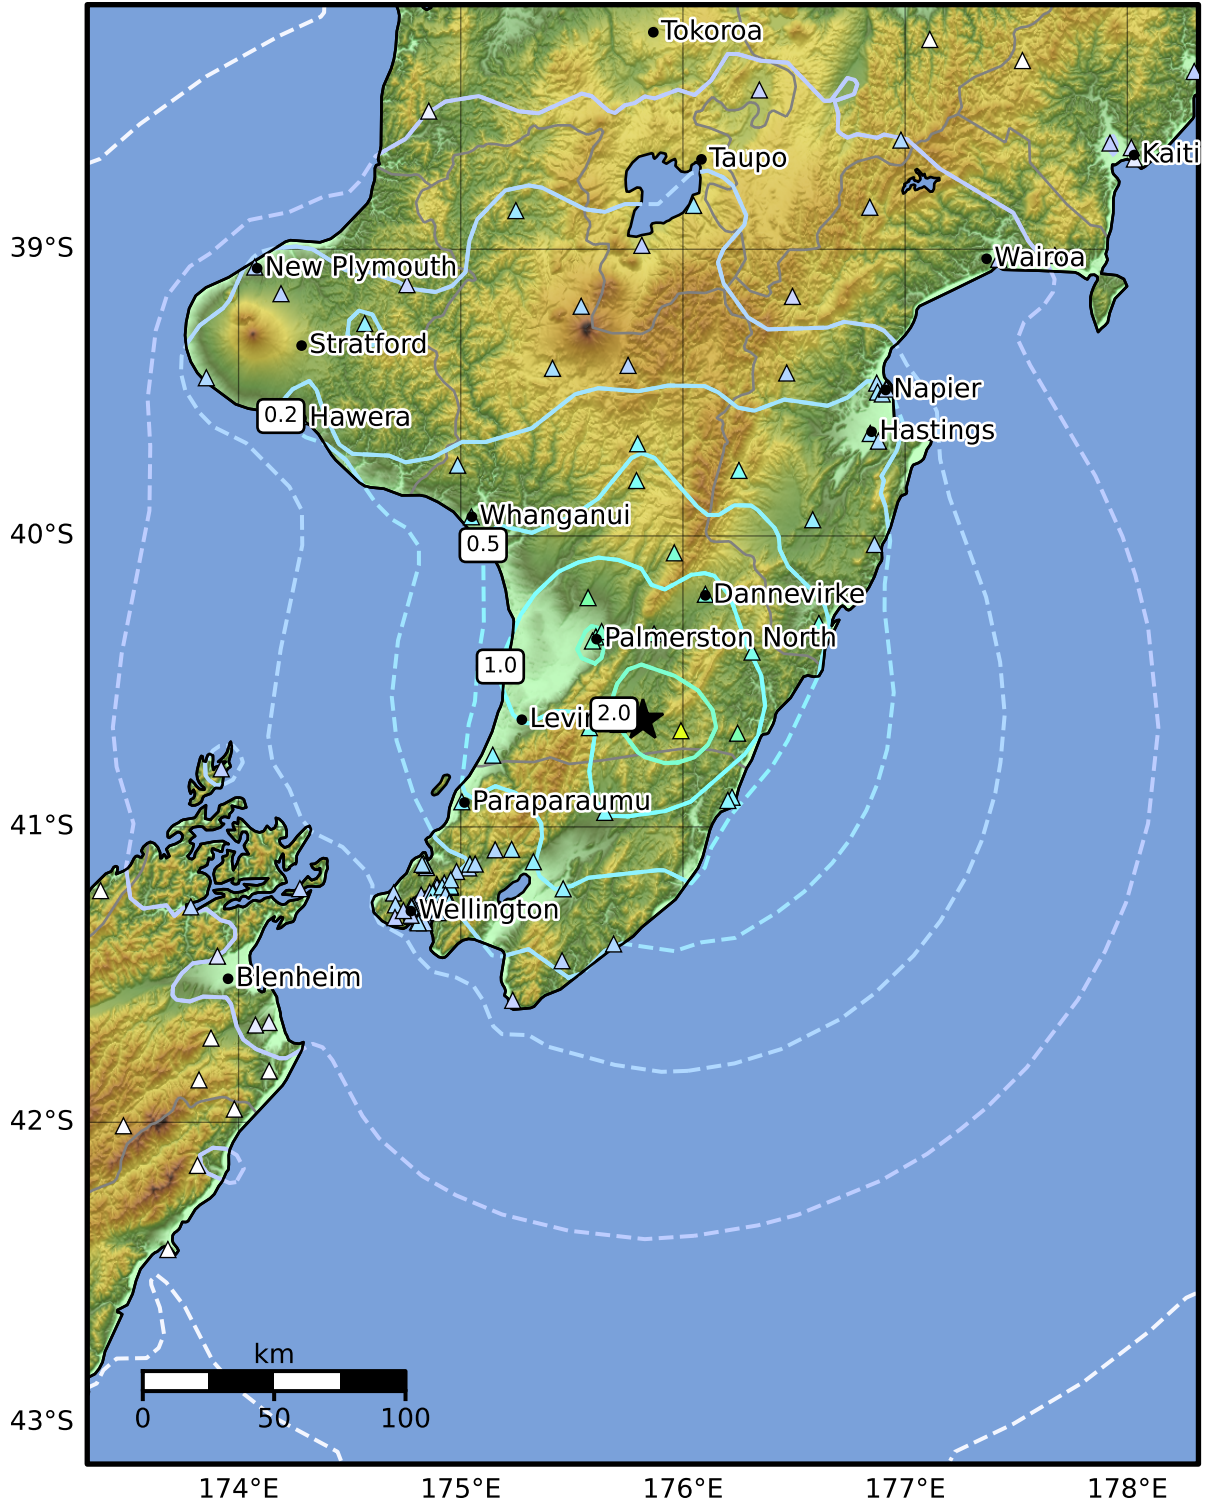

1.0 Second Peak Spectral Acceleration Map GNS Science

ShakeMap: Wairarapa

Jan 28, 2025 10:26:32 UTC M5.1 S40.64 E175.82 Depth: 34.5km ID:2025p074148

SA(1.0) (%g)	0.1	0.2	0.5	1	2	5	10	20	50	100	200
--------------	-----	-----	-----	---	---	---	----	----	----	-----	-----

Scale based on Moratalla et al.(2021) and Worden et al.(2012) Version 9: Processed 2025-01-29T10:30:12Z

△ Seismic Instrument ○ Reported Intensity ★ Epicenter