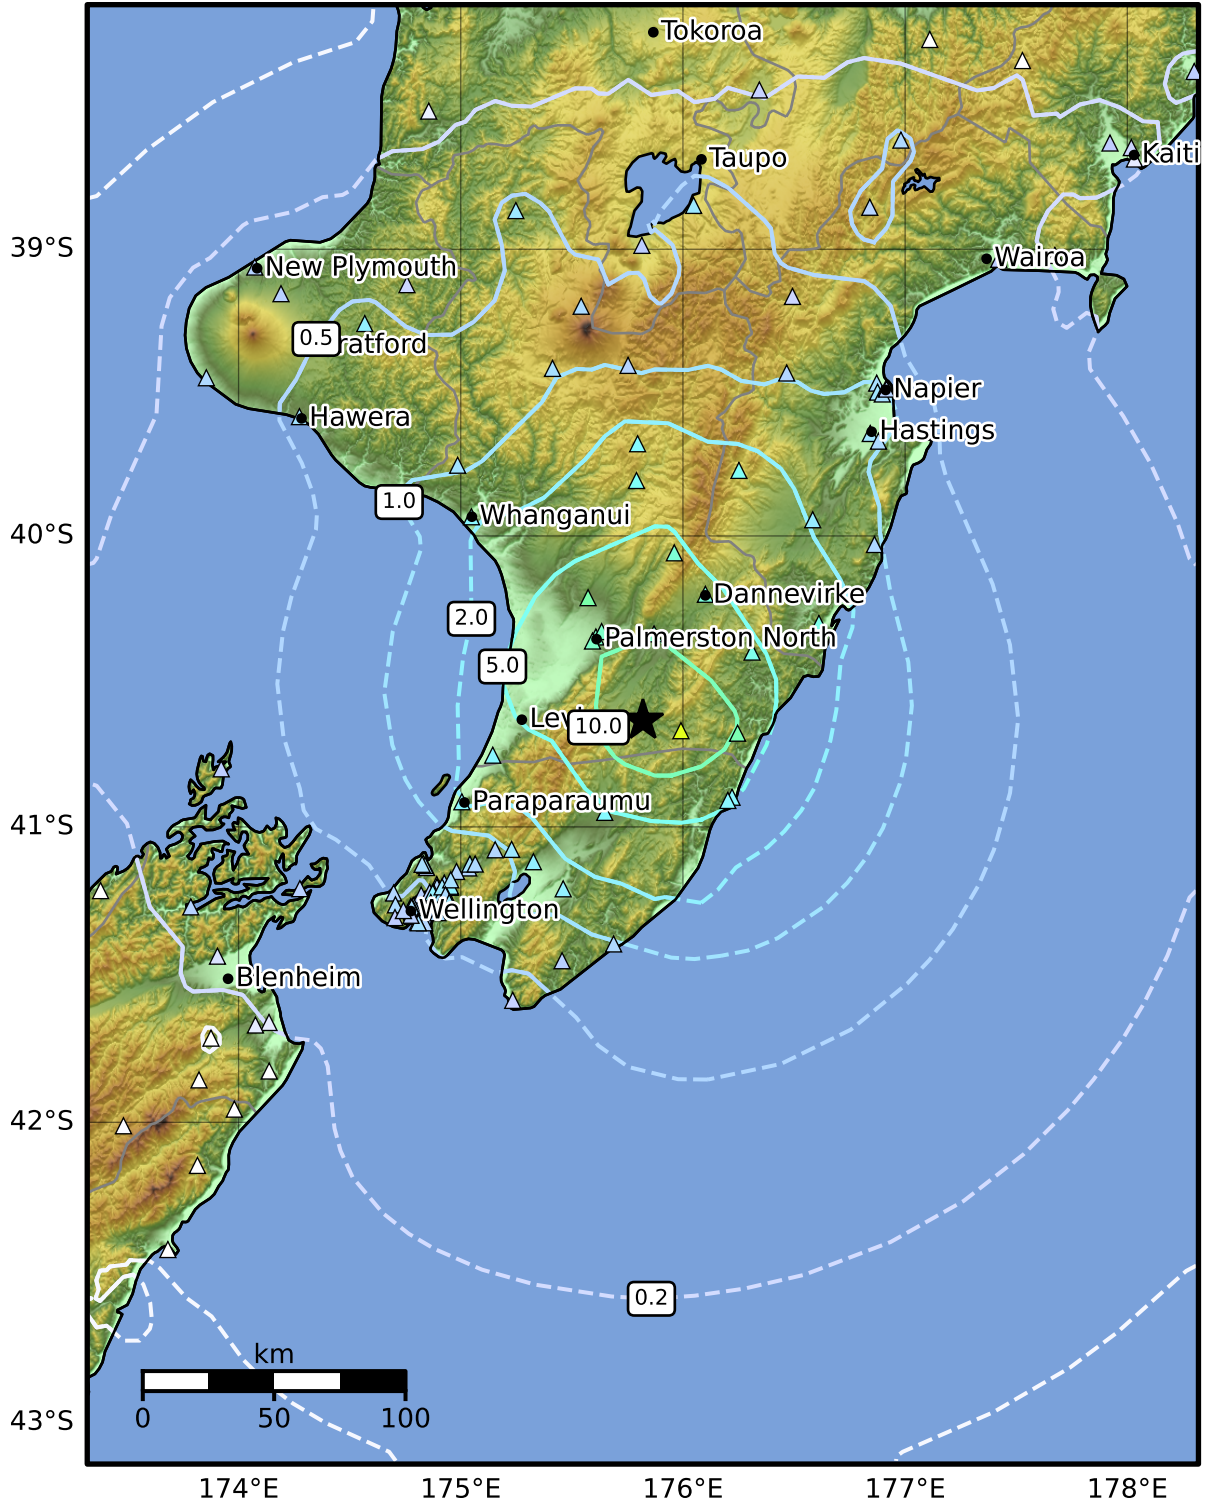

0.3 Second Peak Spectral Acceleration Map GNS Science
 ShakeMap: Wairarapa

Jan 28, 2025 10:26:32 UTC M5.1 S40.64 E175.82 Depth: 34.5km ID:2025p074148

SA(0.3) (%g)	0.1	0.2	0.5	1	2	5	10	20	50	100	200
--------------	-----	-----	-----	---	---	---	----	----	----	-----	-----

Scale based on Moratalla et al.(2021) and Worden et al.(2012) Version 9: Processed 2025-01-29T10:30:12Z

△ Seismic Instrument ○ Reported Intensity ★ Epicenter