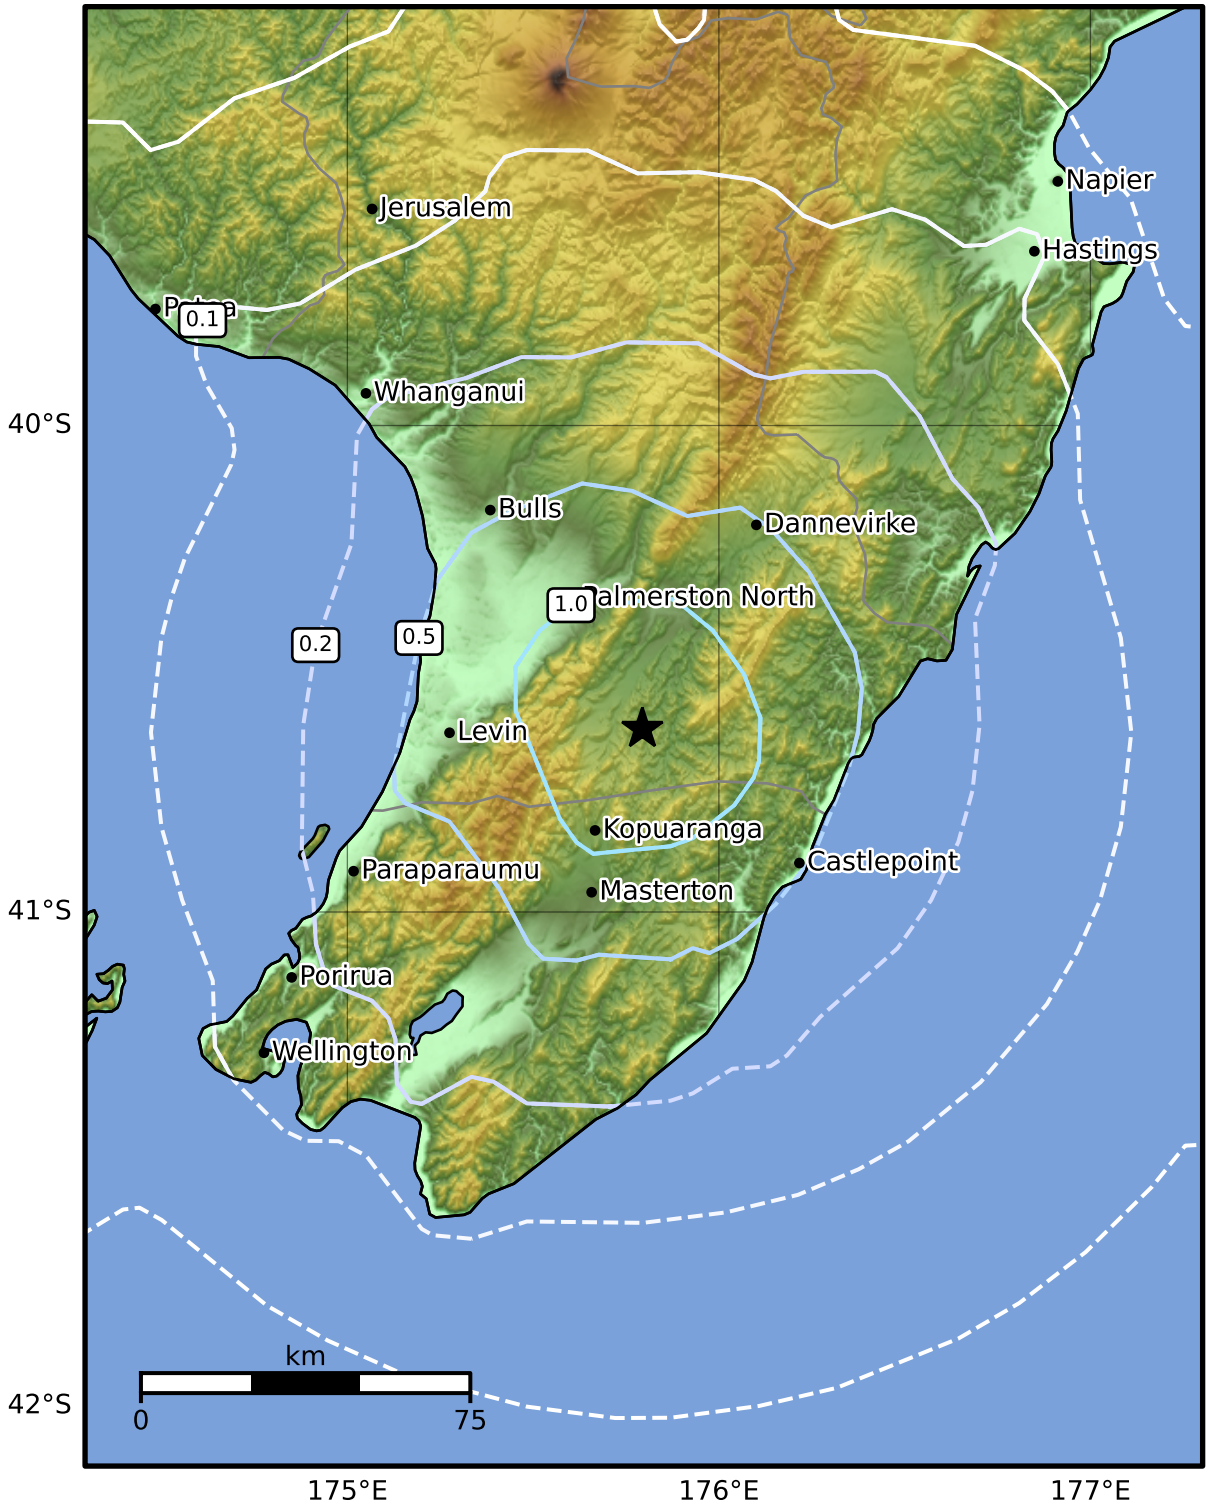

0.3 Second Peak Spectral Acceleration Map GNS Science

ShakeMap: Wairarapa

Feb 10, 2025 11:17:48 UTC M3.9 S40.62 E175.79 Depth: 32.1km ID:2025p109380

SA(0.3) (%g)	0.1	0.2	0.5	1	2	5	10	20	50	100	200
--------------	-----	-----	-----	---	---	---	----	----	----	-----	-----

Scale based on Moratalla et al.(2021) and Worden et al.(2012) Version 1: Processed 2025-02-10T11:19:43Z

△ Seismic Instrument ○ Reported Intensity ★ Epicenter