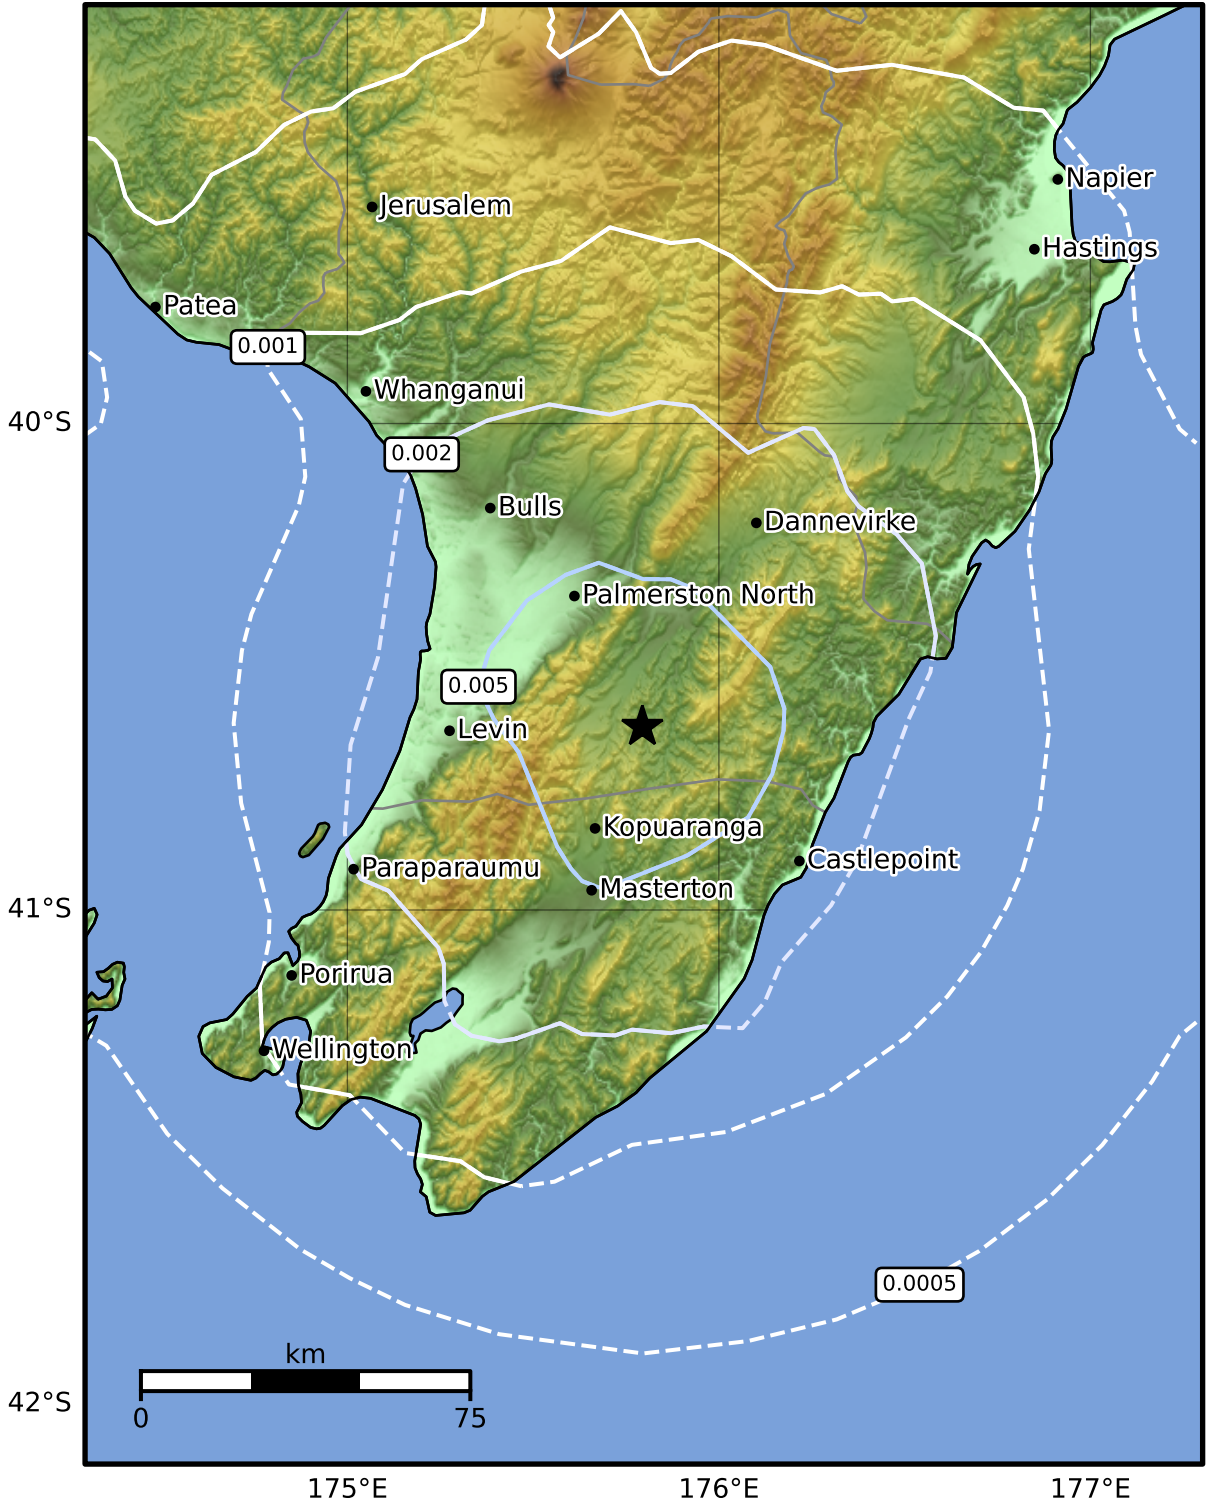

3.0 Second Peak Spectral Acceleration Map GNS Science

ShakeMap: Wairarapa

Feb 10, 2025 11:17:48 UTC M3.9 S40.62 E175.79 Depth: 32.1km ID:2025p109380

Scale based on Moratalla et al.(2021) and Worden et al.(2012) Version 1: Processed 2025-02-10T11:19:43Z

△ Seismic Instrument ○ Reported Intensity ★ Epicenter