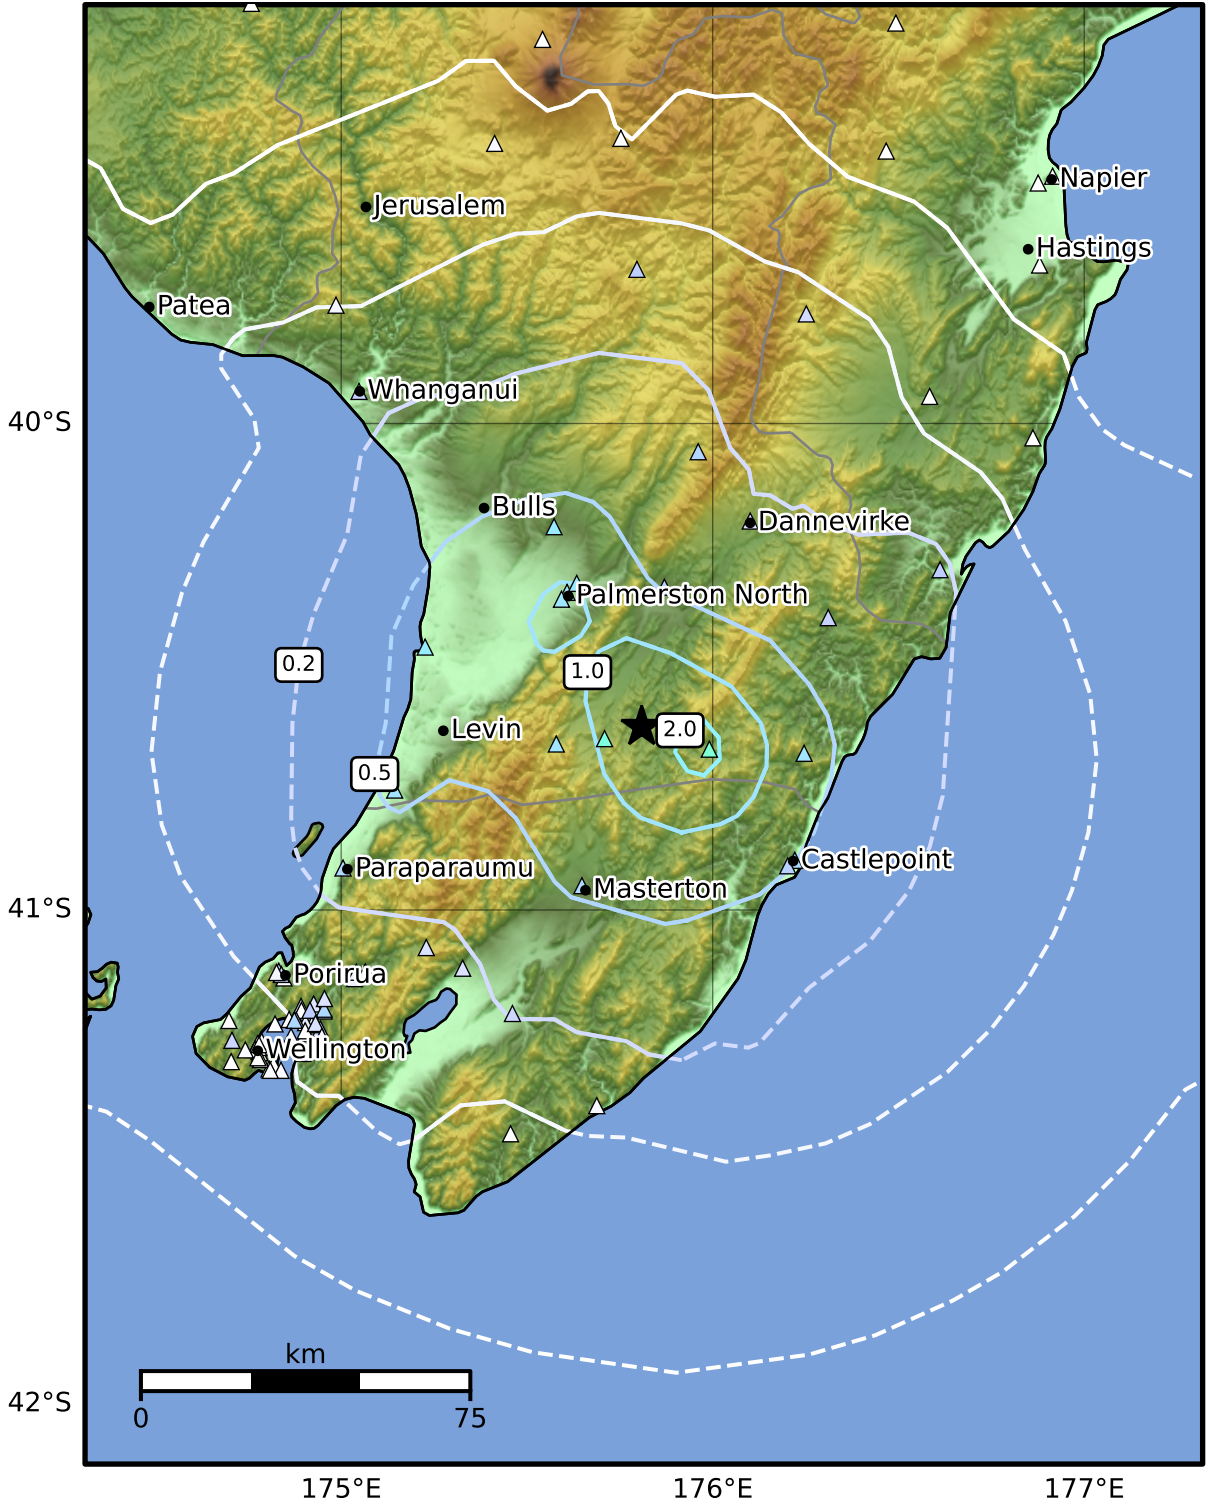

0.3 Second Peak Spectral Acceleration Map GNS Science

ShakeMap: Wairarapa

Feb 10, 2025 11:17:47 UTC M3.9 S40.62 E175.81 Depth: 34.4km ID:2025p109380

SA(0.3) (%g)	0.1	0.2	0.5	1	2	5	10	20	50	100	200
--------------	-----	-----	-----	---	---	---	----	----	----	-----	-----

Scale based on Moratalla et al.(2021) and Worden et al.(2012) Version 3: Processed 2025-02-10T11:30:45Z

△ Seismic Instrument ○ Reported Intensity ★ Epicenter