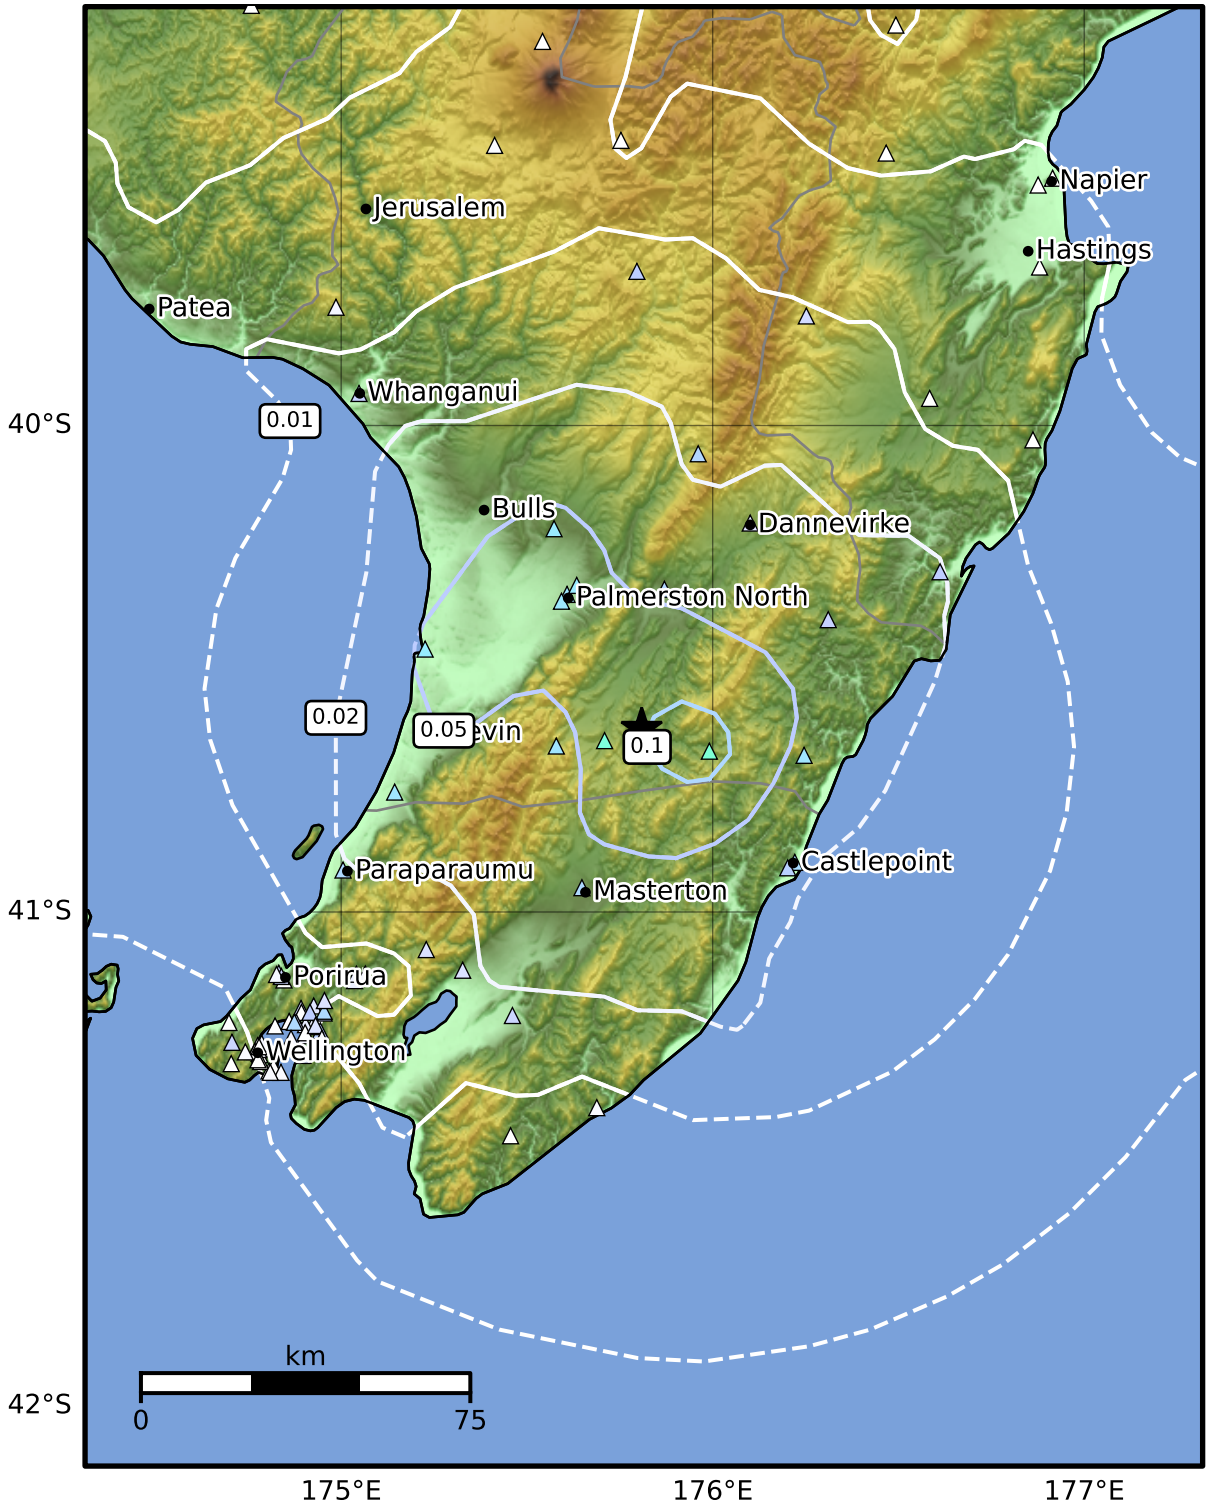

1.0 Second Peak Spectral Acceleration Map GNS Science

ShakeMap: Wairarapa

Feb 10, 2025 11:17:47 UTC M3.9 S40.62 E175.81 Depth: 34.4km ID:2025p109380

SA(1.0) (%g)	0.1	0.2	0.5	1	2	5	10	20	50	100	200
--------------	-----	-----	-----	---	---	---	----	----	----	-----	-----

Scale based on Moratalla et al.(2021) and Worden et al.(2012) Version 3: Processed 2025-02-10T11:30:45Z

△ Seismic Instrument ○ Reported Intensity ★ Epicenter