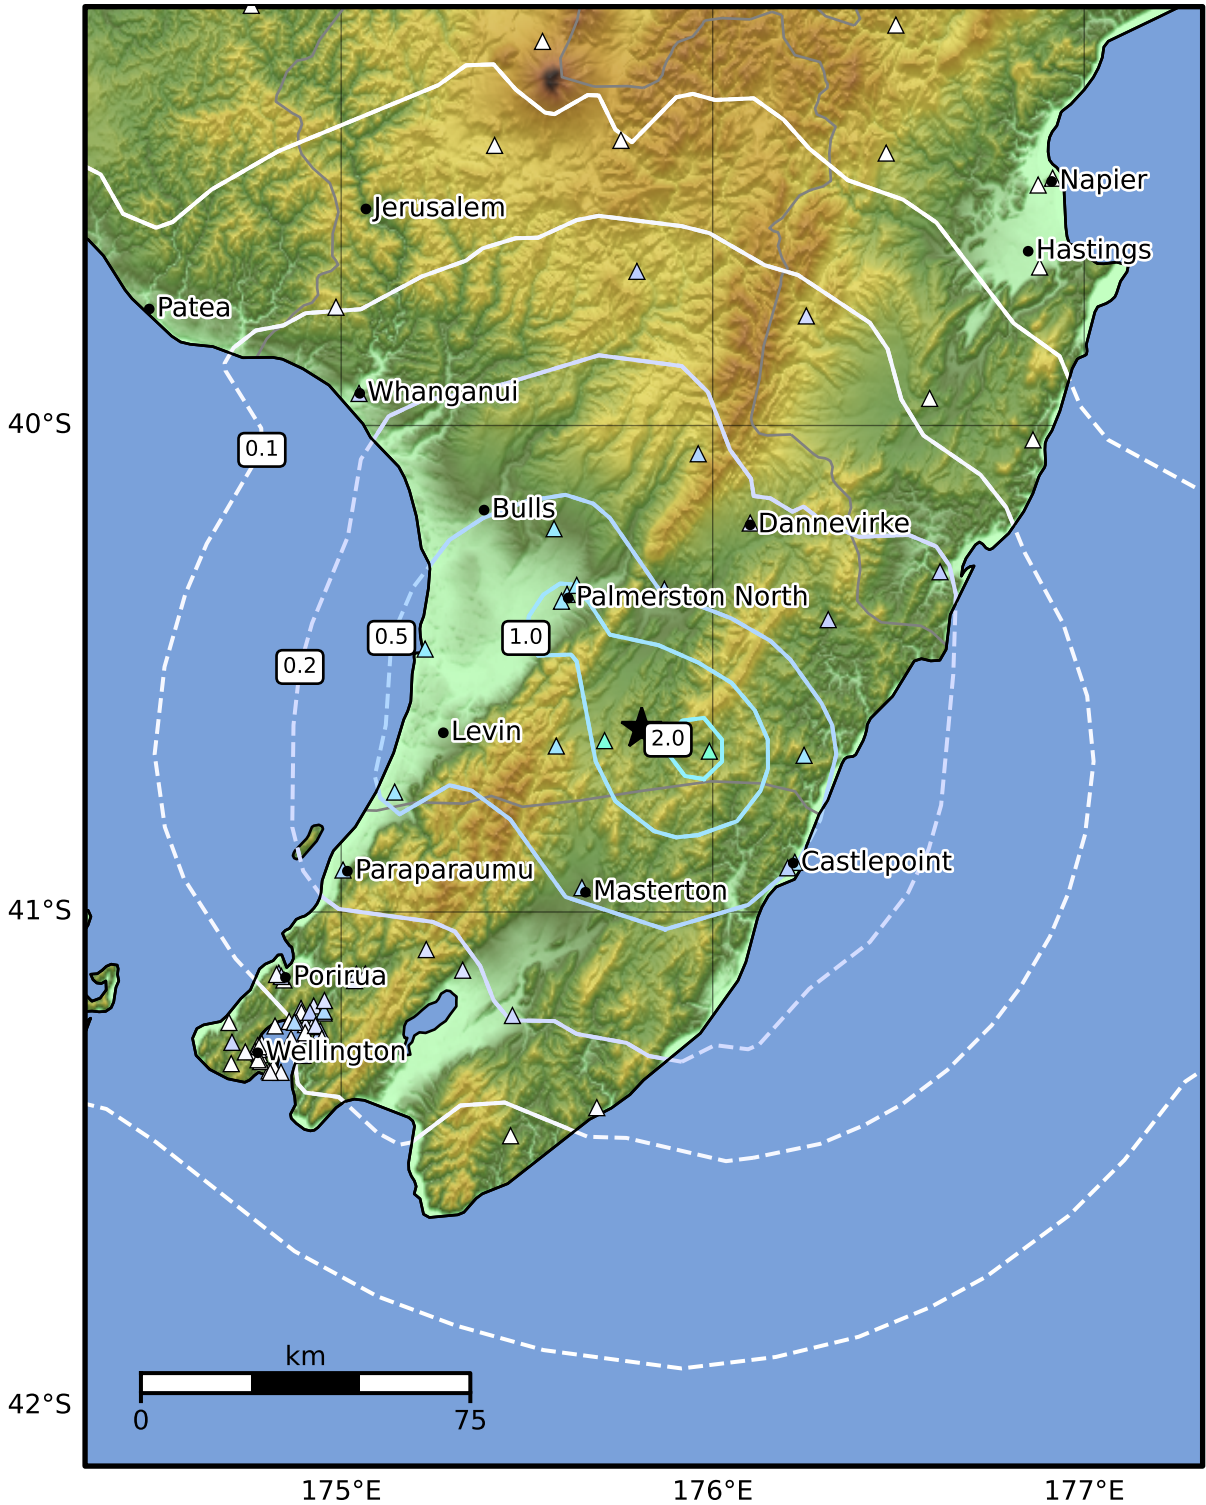

0.3 Second Peak Spectral Acceleration Map GNS Science

ShakeMap: Wairarapa

Feb 10, 2025 11:17:47 UTC M3.9 S40.62 E175.81 Depth: 34.4km ID:2025p109380

SA(0.3) (%g)	0.1	0.2	0.5	1	2	5	10	20	50	100	200
--------------	-----	-----	-----	---	---	---	----	----	----	-----	-----

Scale based on Moratalla et al.(2021) and Worden et al.(2012) Version 4: Processed 2025-02-10T11:40:33Z

△ Seismic Instrument ○ Reported Intensity ★ Epicenter