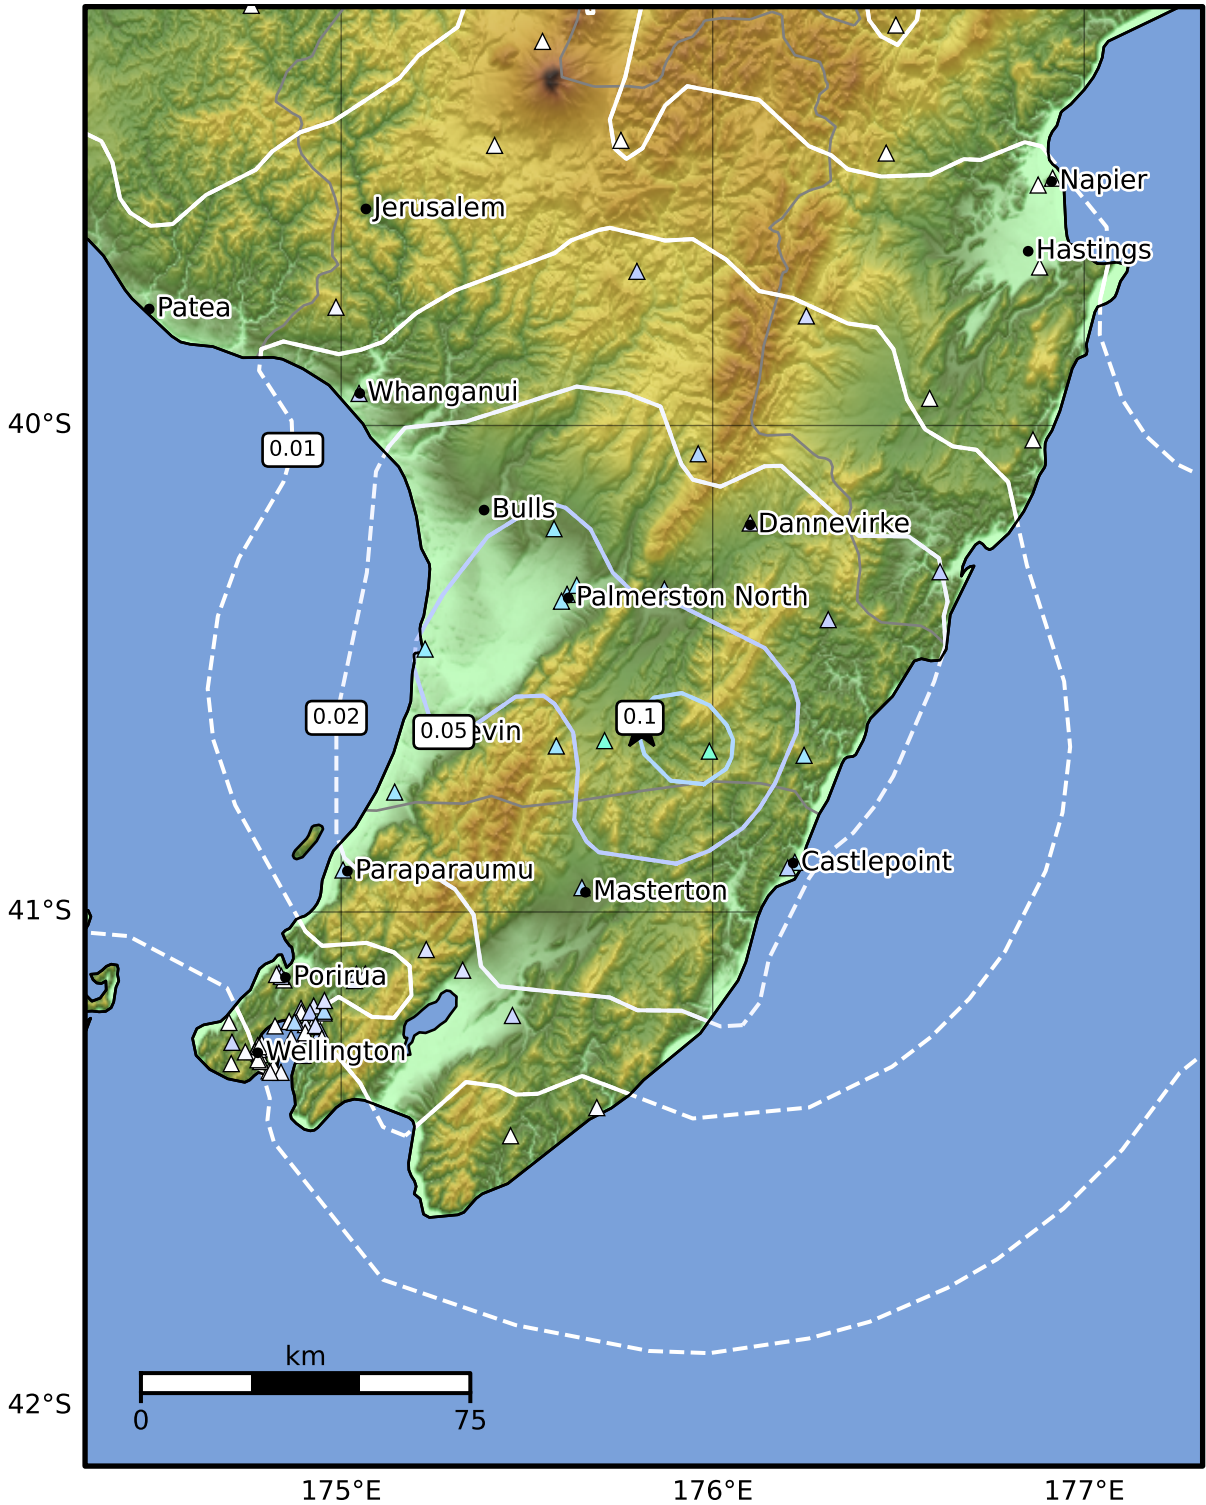

1.0 Second Peak Spectral Acceleration Map GNS Science

ShakeMap: Wairarapa

Feb 10, 2025 11:17:47 UTC M3.9 S40.62 E175.81 Depth: 34.4km ID:2025p109380

SA(1.0) (%g)	0.1	0.2	0.5	1	2	5	10	20	50	100	200
--------------	-----	-----	-----	---	---	---	----	----	----	-----	-----

Scale based on Moratalla et al.(2021) and Worden et al.(2012) Version 4: Processed 2025-02-10T11:40:33Z

△ Seismic Instrument ○ Reported Intensity ★ Epicenter