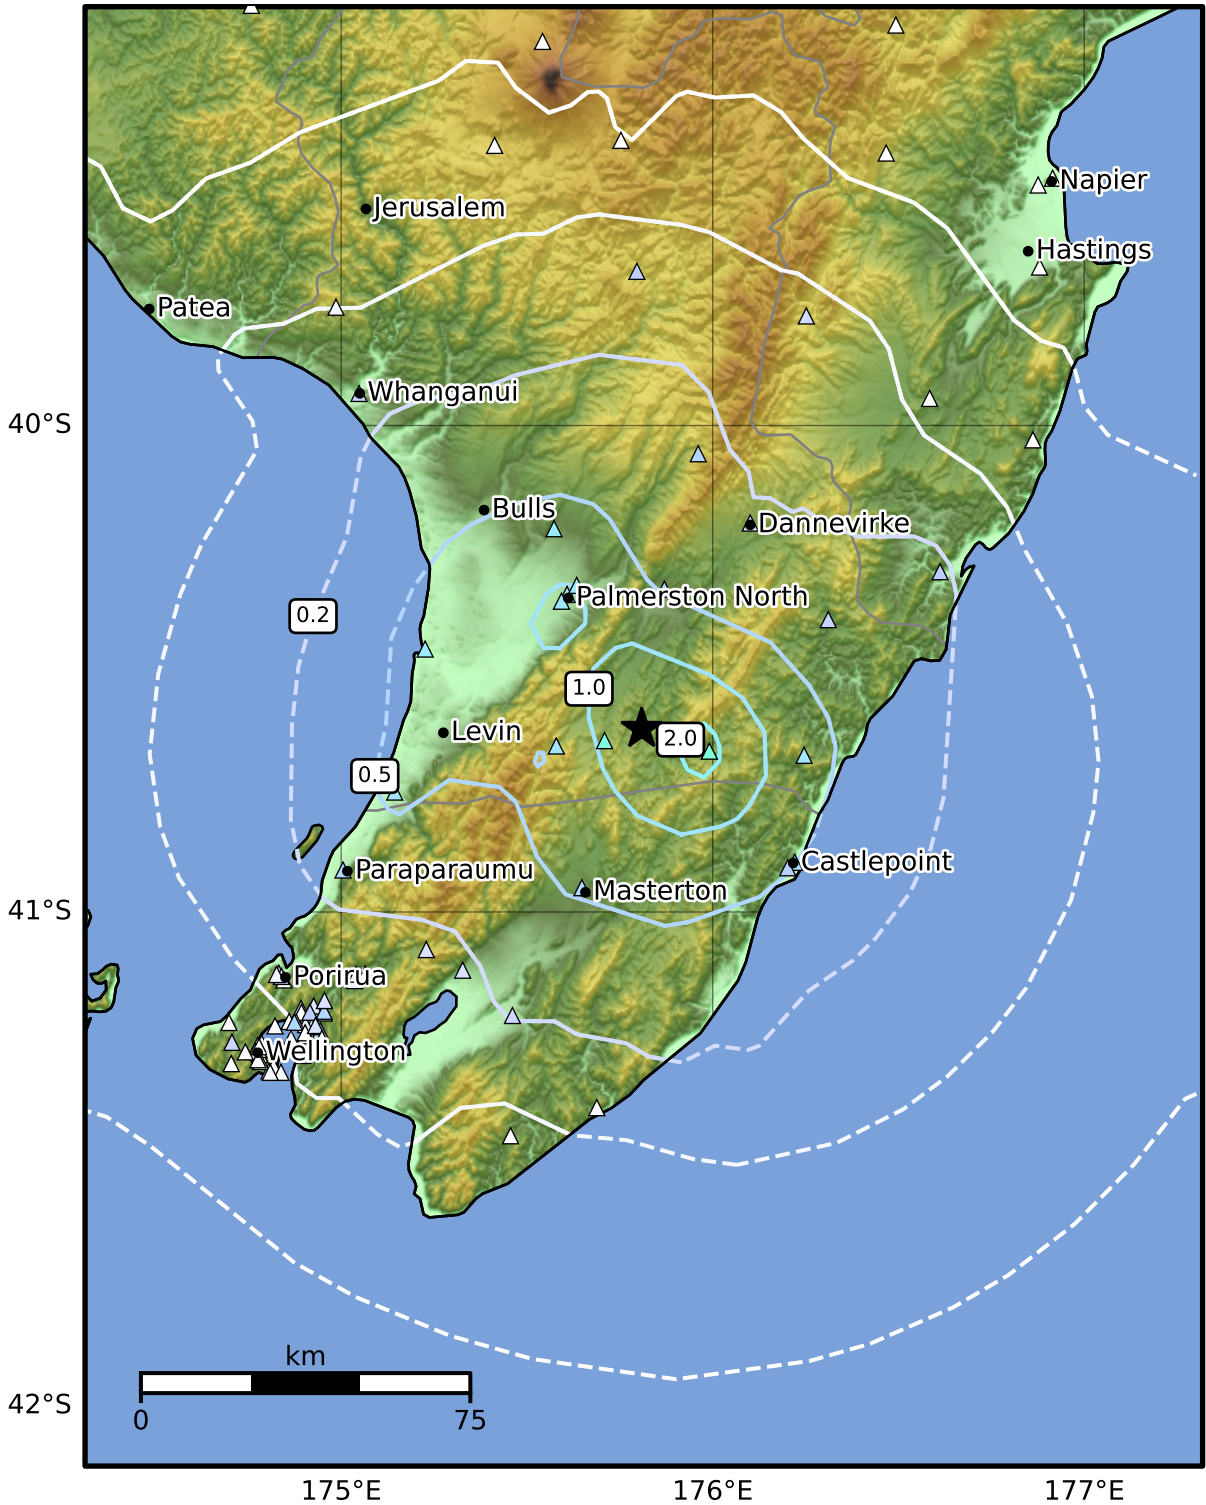

0.3 Second Peak Spectral Acceleration Map GNS Science

ShakeMap: Wairarapa

Feb 10, 2025 11:17:47 UTC M3.9 S40.62 E175.81 Depth: 34.4km ID:2025p109380

SA(0.3) (%g)	0.1	0.2	0.5	1	2	5	10	20	50	100	200
--------------	-----	-----	-----	---	---	---	----	----	----	-----	-----

Scale based on Moratalla et al.(2021) and Worden et al.(2012) Version 5: Processed 2025-02-10T11:50:53Z

△ Seismic Instrument ○ Reported Intensity ★ Epicenter