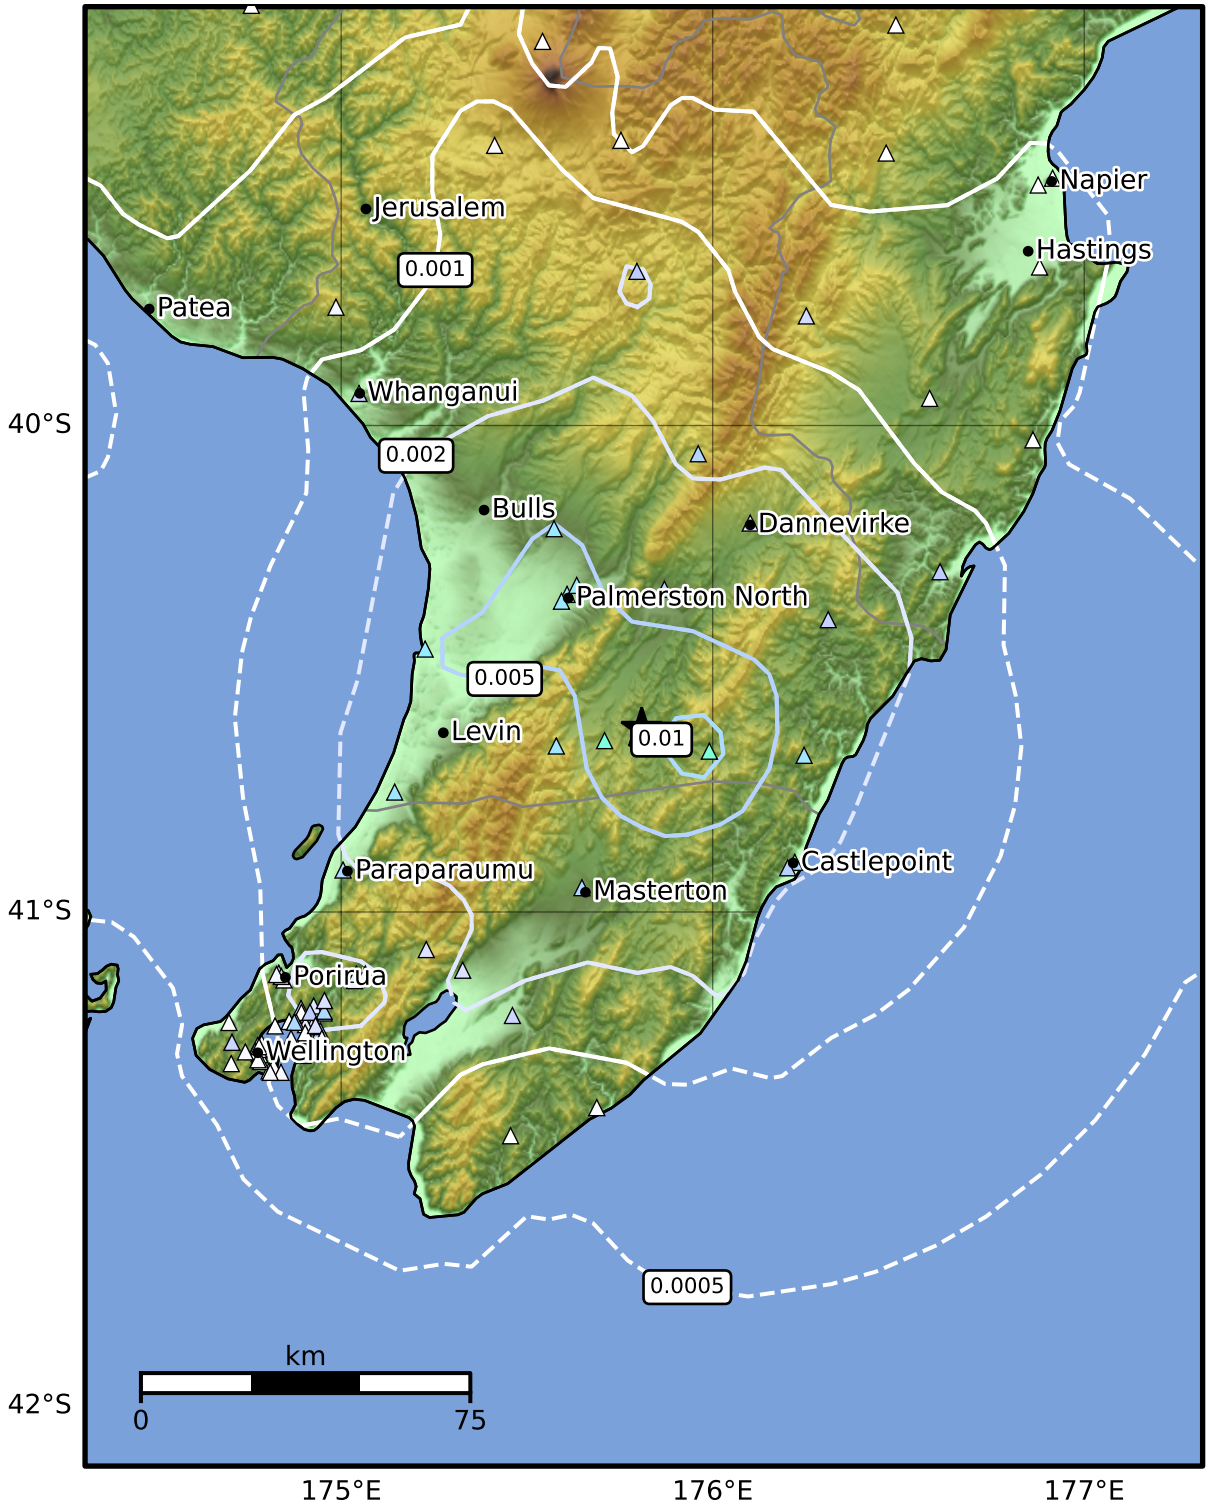

3.0 Second Peak Spectral Acceleration Map GNS Science

ShakeMap: Wairarapa

Feb 10, 2025 11:17:47 UTC M3.9 S40.62 E175.81 Depth: 34.4km ID:2025p109380

SA(3.0) (%g)	0.1	0.2	0.5	1	2	5	10	20	50
--------------	-----	-----	-----	---	---	---	----	----	----

Scale based on Moratalla et al.(2021) and Worden et al.(2012) Version 5: Processed 2025-02-10T11:50:53Z

△ Seismic Instrument ○ Reported Intensity ★ Epicenter