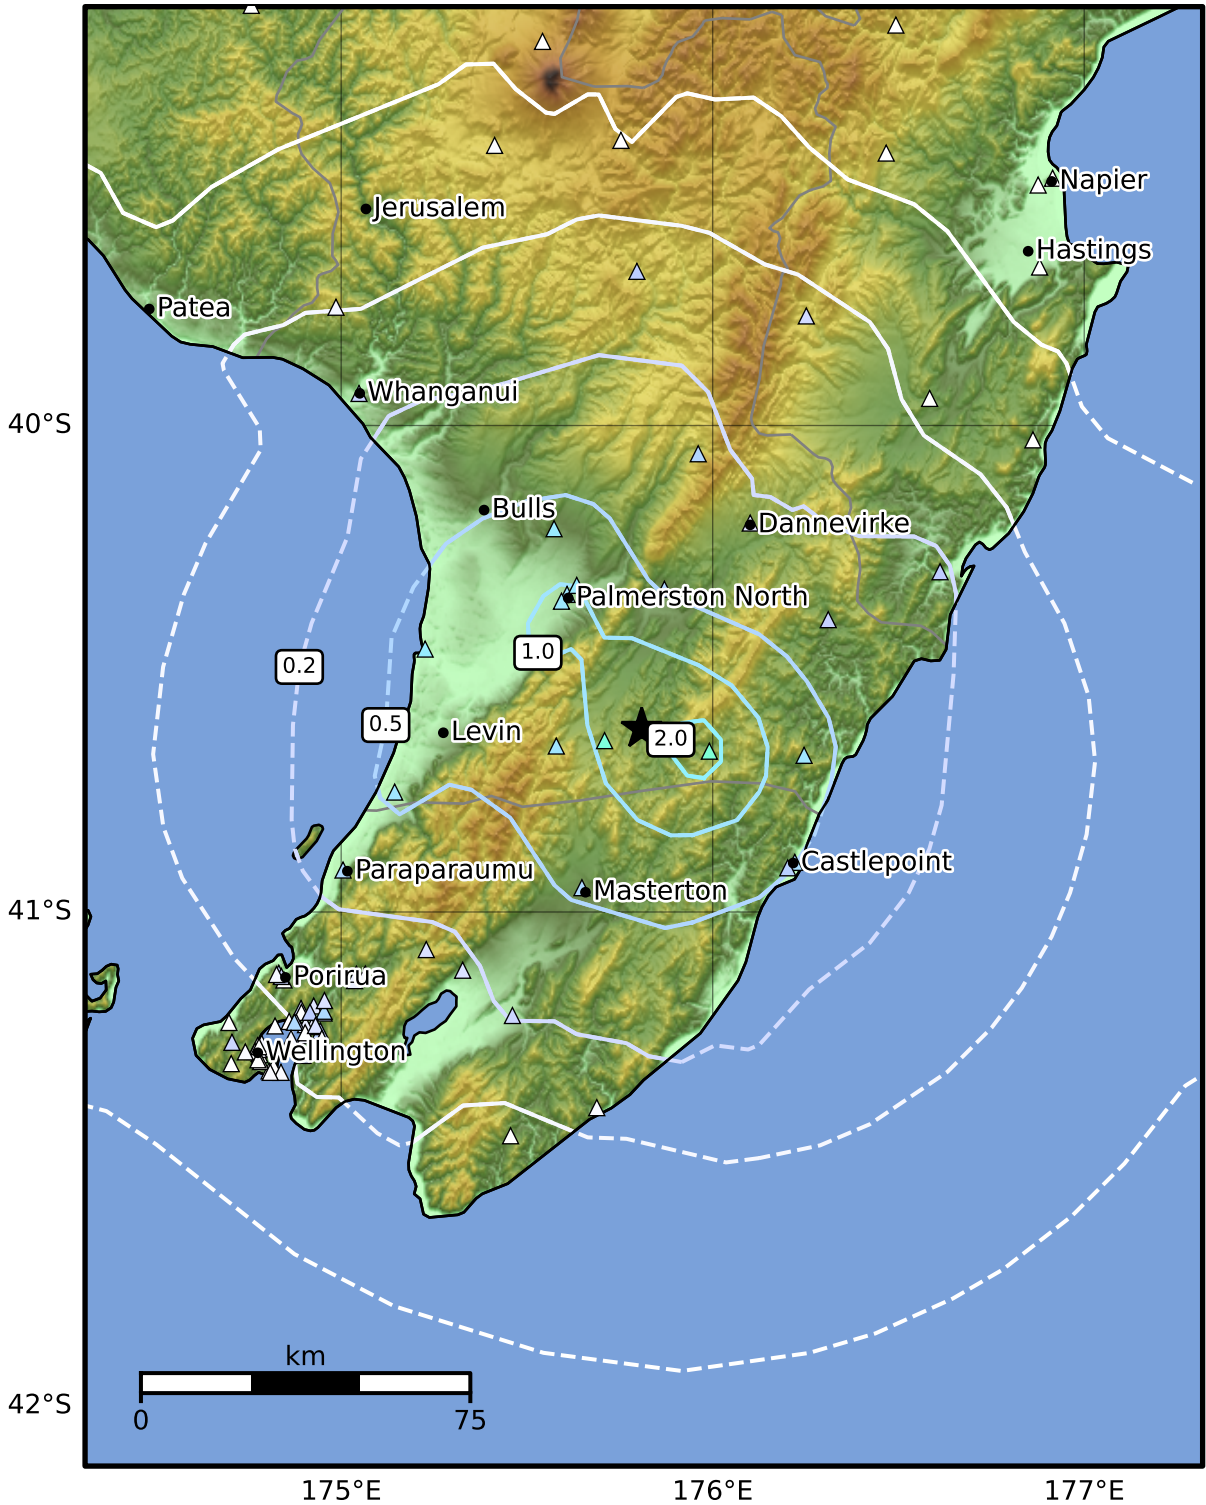

0.3 Second Peak Spectral Acceleration Map GNS Science

ShakeMap: Wairarapa

Feb 10, 2025 11:17:47 UTC M3.9 S40.62 E175.81 Depth: 34.4km ID:2025p109380

SA(0.3) (%g)	0.1	0.2	0.5	1	2	5	10	20	50	100	200
--------------	-----	-----	-----	---	---	---	----	----	----	-----	-----

Scale based on Moratalla et al.(2021) and Worden et al.(2012) Version 6: Processed 2025-02-10T12:20:53Z

△ Seismic Instrument ○ Reported Intensity ★ Epicenter