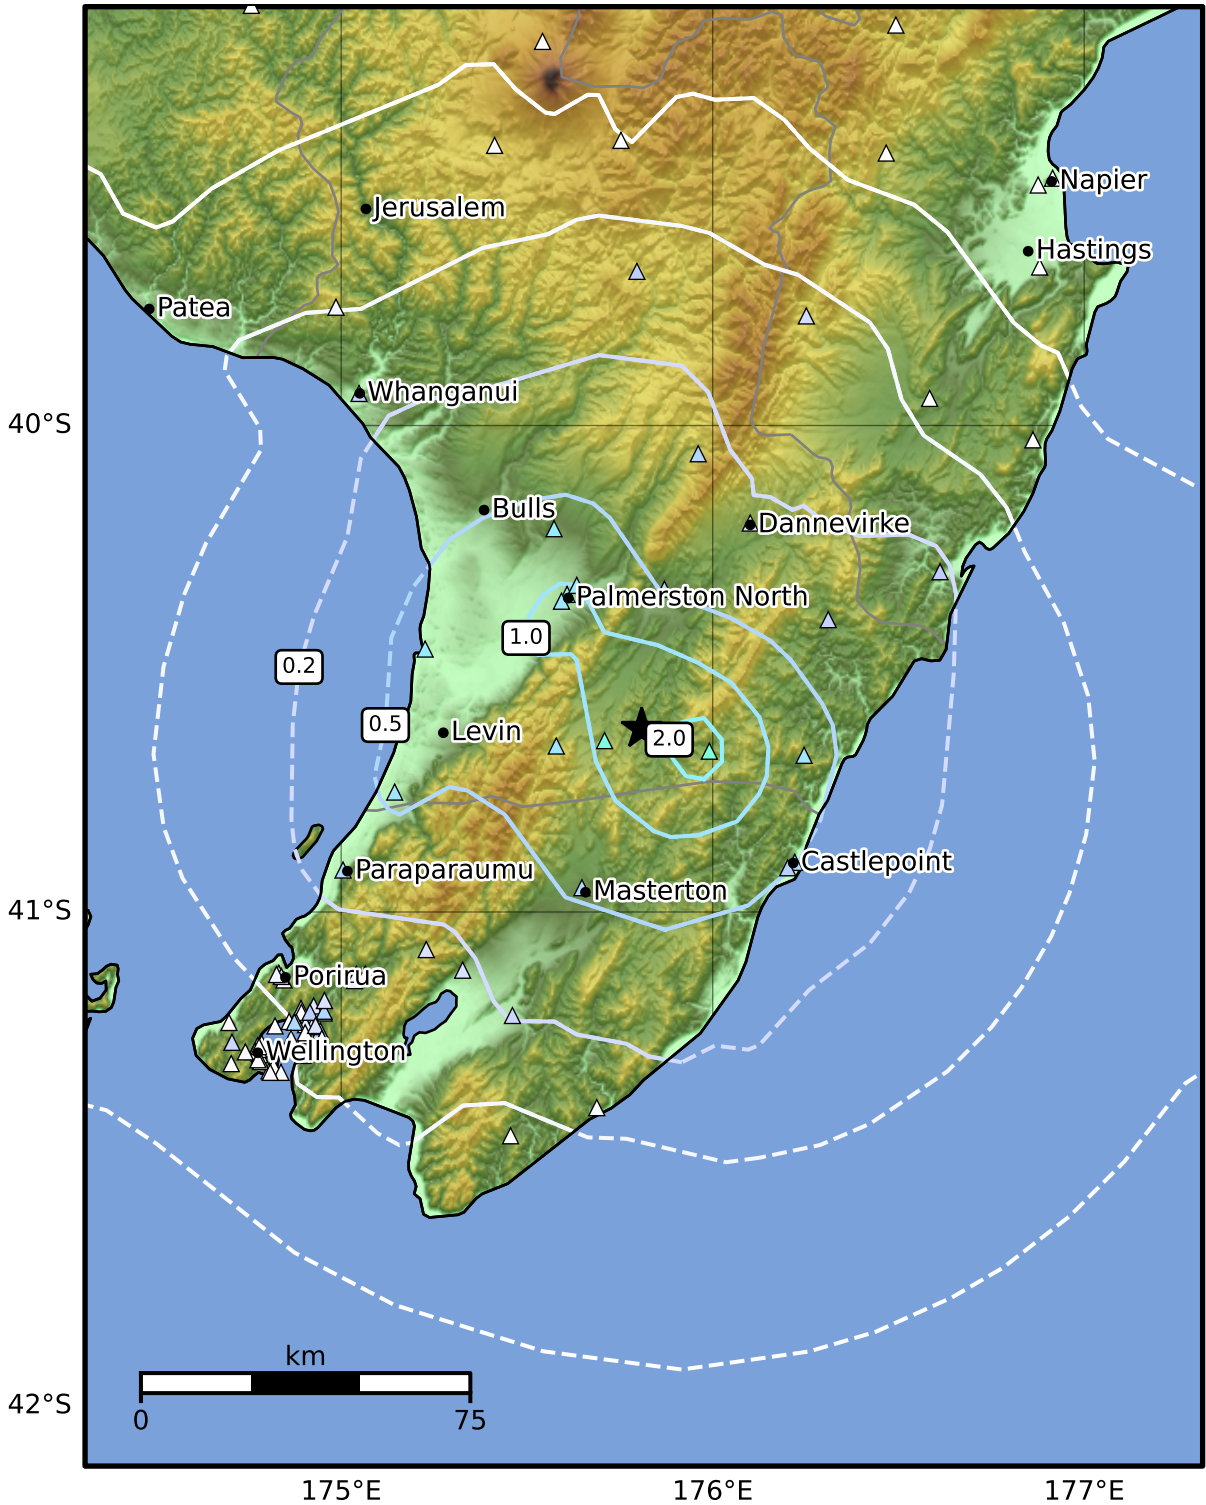

0.3 Second Peak Spectral Acceleration Map GNS Science

ShakeMap: Wairarapa

Feb 10, 2025 11:17:47 UTC M3.9 S40.62 E175.81 Depth: 34.4km ID:2025p109380

SA(0.3) (%g)	0.1	0.2	0.5	1	2	5	10	20	50	100	200
--------------	-----	-----	-----	---	---	---	----	----	----	-----	-----

Scale based on Moratalla et al.(2021) and Worden et al.(2012) Version 7: Processed 2025-02-10T13:20:35Z

△ Seismic Instrument ○ Reported Intensity ★ Epicenter