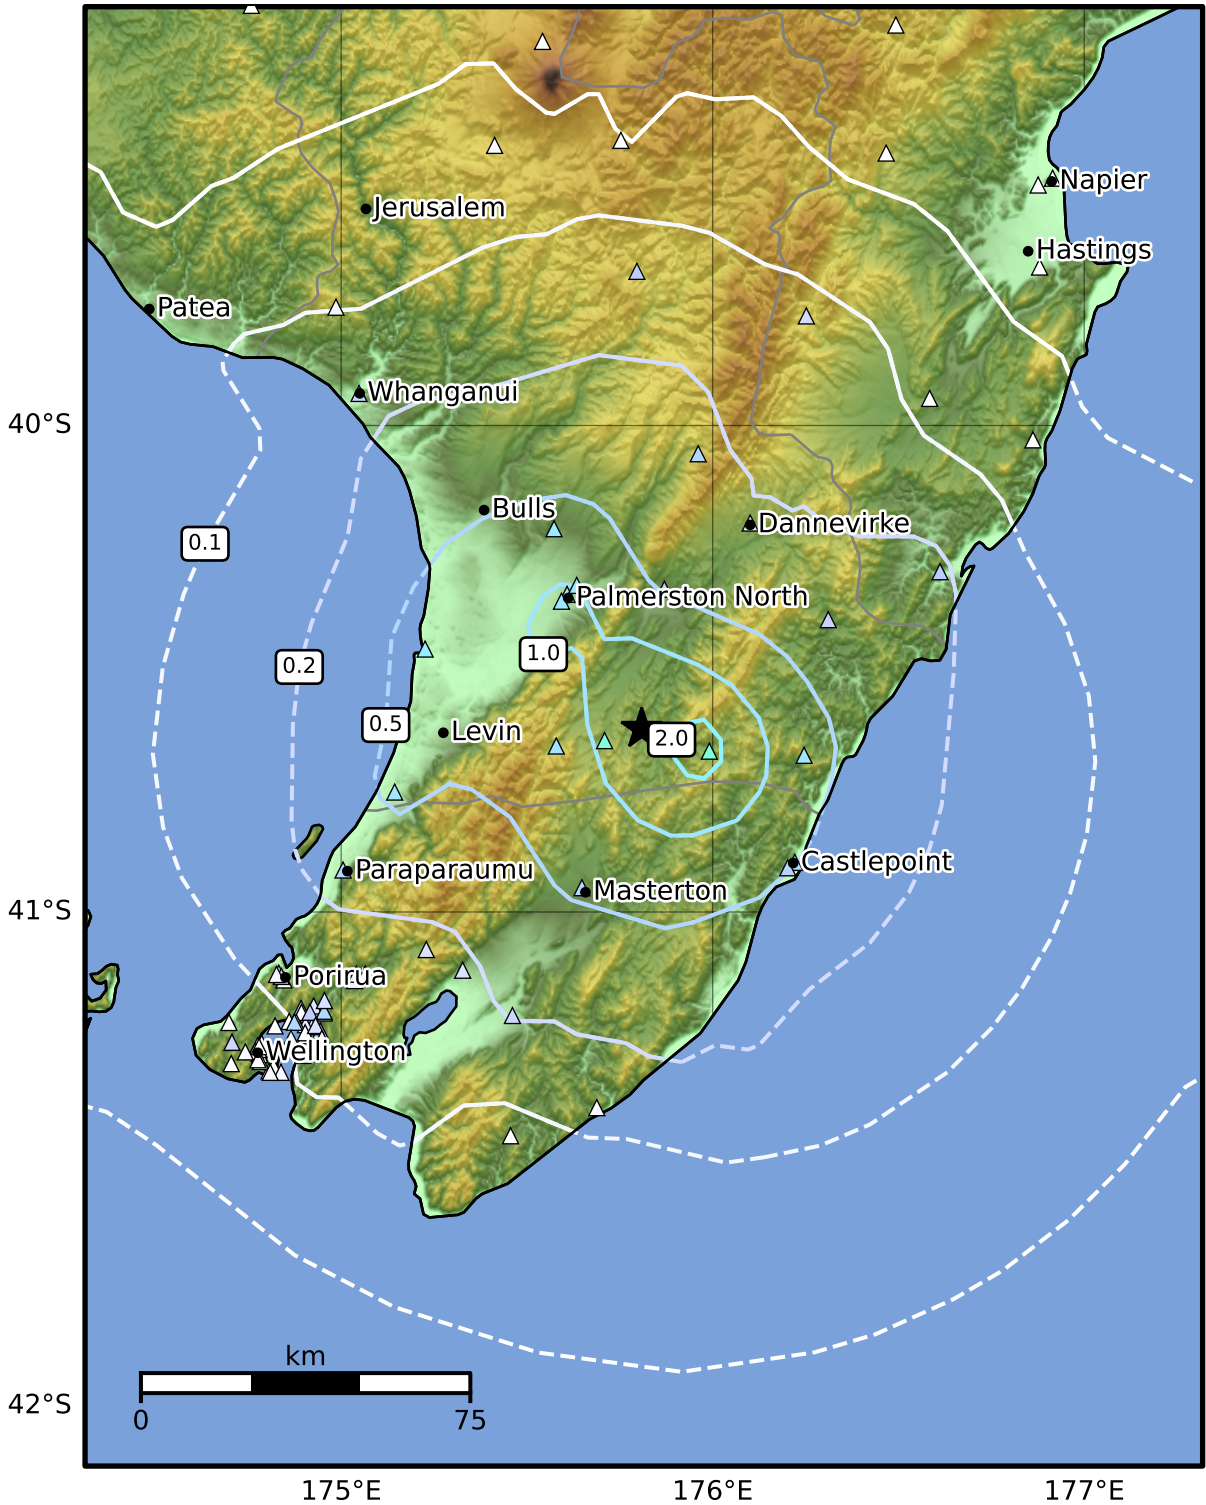

0.3 Second Peak Spectral Acceleration Map GNS Science

ShakeMap: Wairarapa

Feb 10, 2025 11:17:47 UTC M3.9 S40.62 E175.81 Depth: 34.4km ID:2025p109380

SA(0.3) (%g)	0.1	0.2	0.5	1	2	5	10	20	50	100	200
--------------	-----	-----	-----	---	---	---	----	----	----	-----	-----

Scale based on Moratalla et al.(2021) and Worden et al.(2012) Version 8: Processed 2025-02-10T14:20:51Z

△ Seismic Instrument ○ Reported Intensity ★ Epicenter