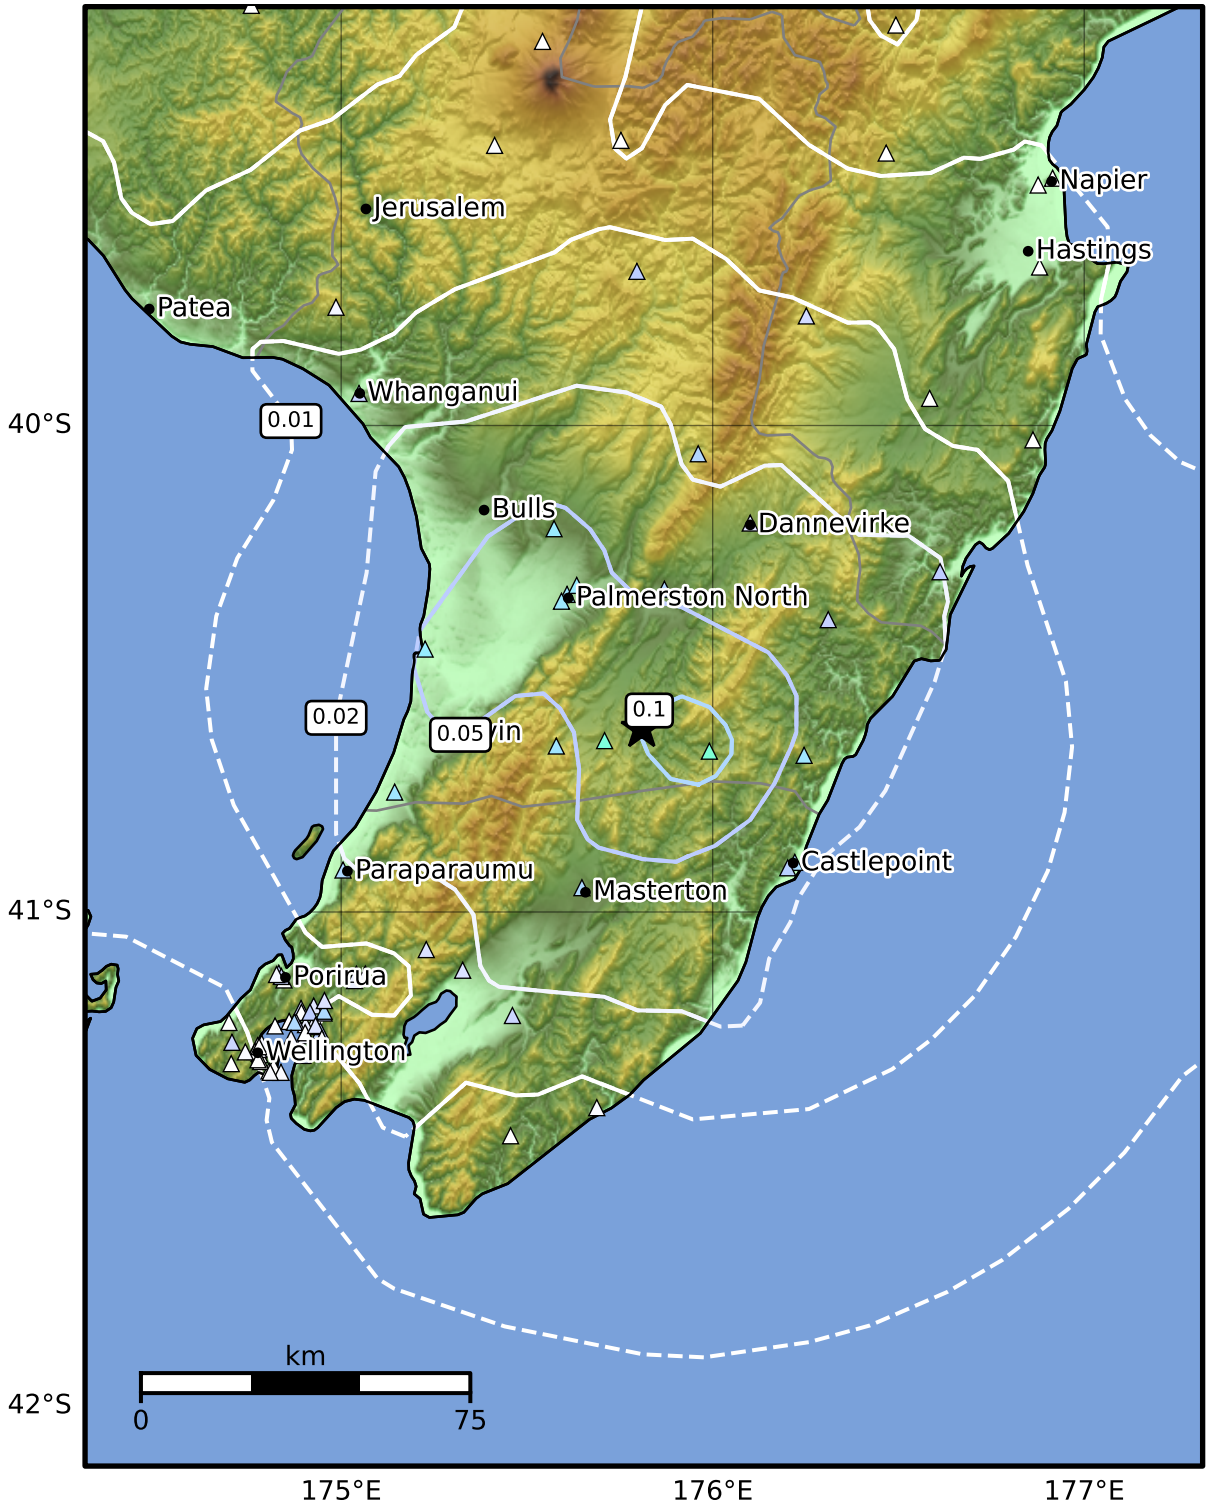

1.0 Second Peak Spectral Acceleration Map GNS Science

ShakeMap: Wairarapa

Feb 10, 2025 11:17:47 UTC M3.9 S40.62 E175.81 Depth: 34.4km ID:2025p109380

SA(1.0) (%g)	0.1	0.2	0.5	1	2	5	10	20	50	100	200
--------------	-----	-----	-----	---	---	---	----	----	----	-----	-----

Scale based on Moratalla et al.(2021) and Worden et al.(2012) Version 8: Processed 2025-02-10T14:20:51Z

△ Seismic Instrument ○ Reported Intensity ★ Epicenter