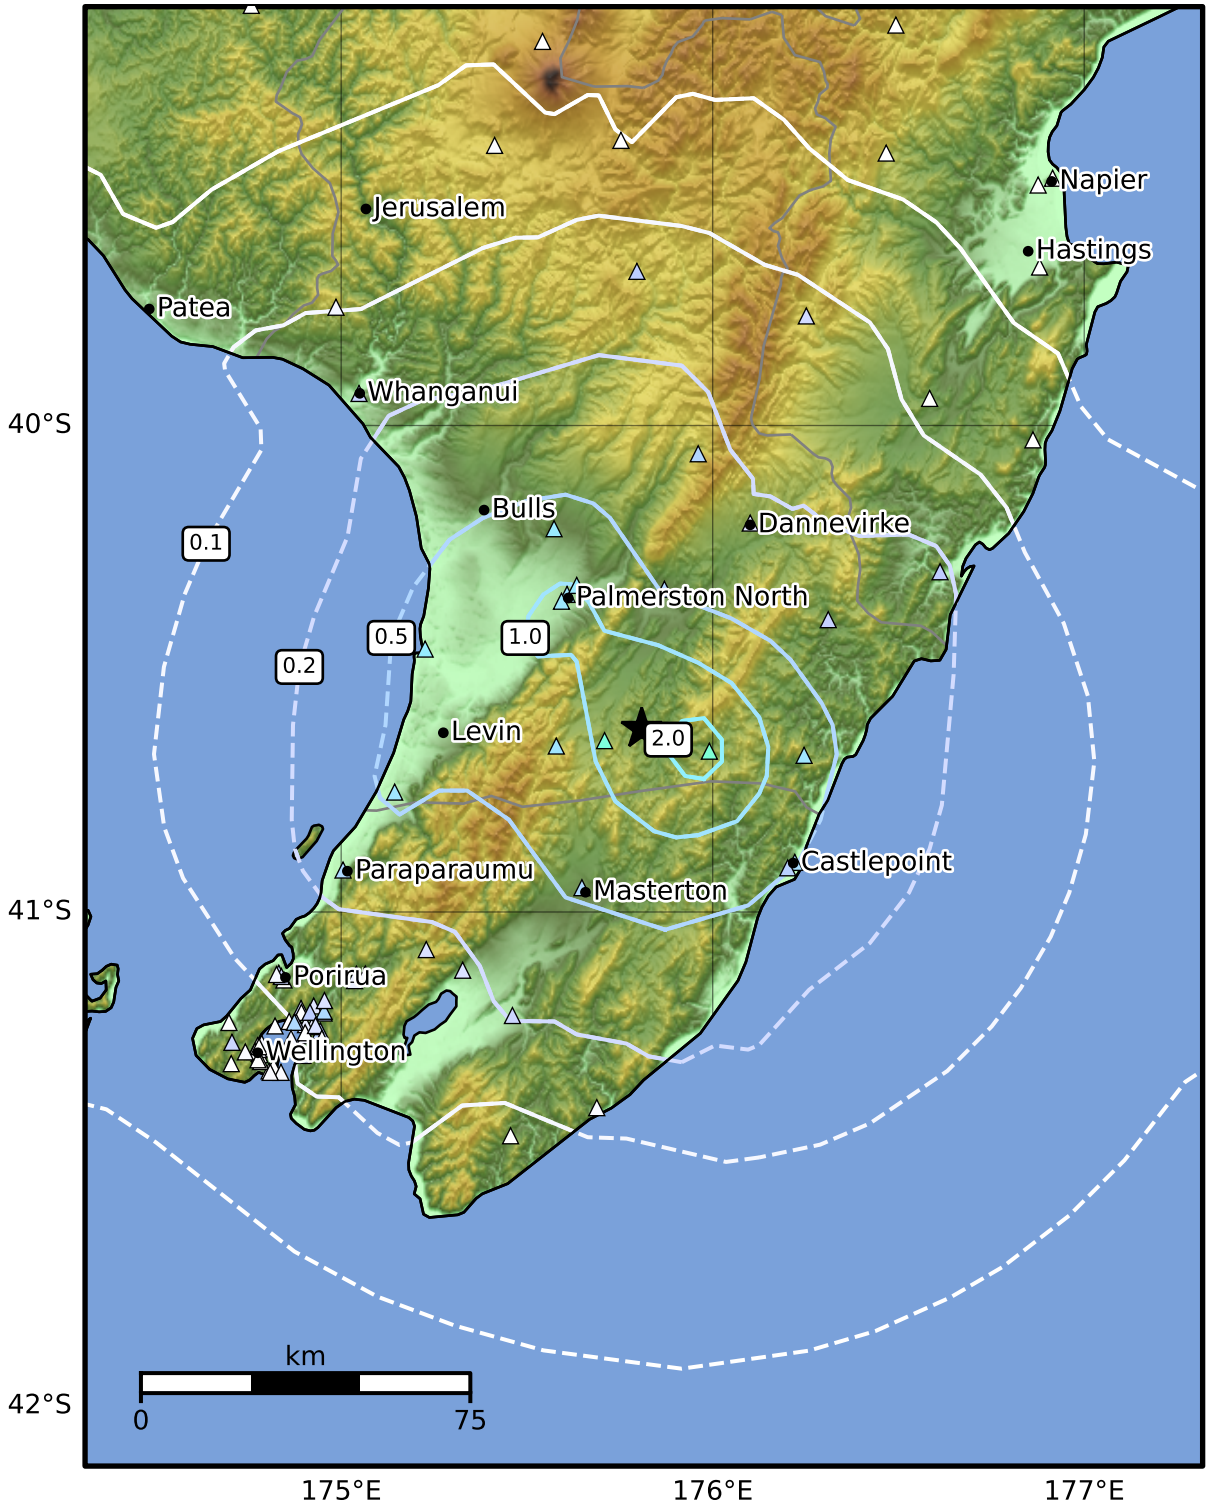

0.3 Second Peak Spectral Acceleration Map GNS Science

ShakeMap: Wairarapa

Feb 10, 2025 11:17:47 UTC M3.9 S40.62 E175.81 Depth: 34.4km ID:2025p109380

SA(0.3) (%g)	0.1	0.2	0.5	1	2	5	10	20	50	100	200
--------------	-----	-----	-----	---	---	---	----	----	----	-----	-----

Scale based on Moratalla et al.(2021) and Worden et al.(2012) Version 9: Processed 2025-02-10T17:20:48Z

△ Seismic Instrument ○ Reported Intensity ★ Epicenter