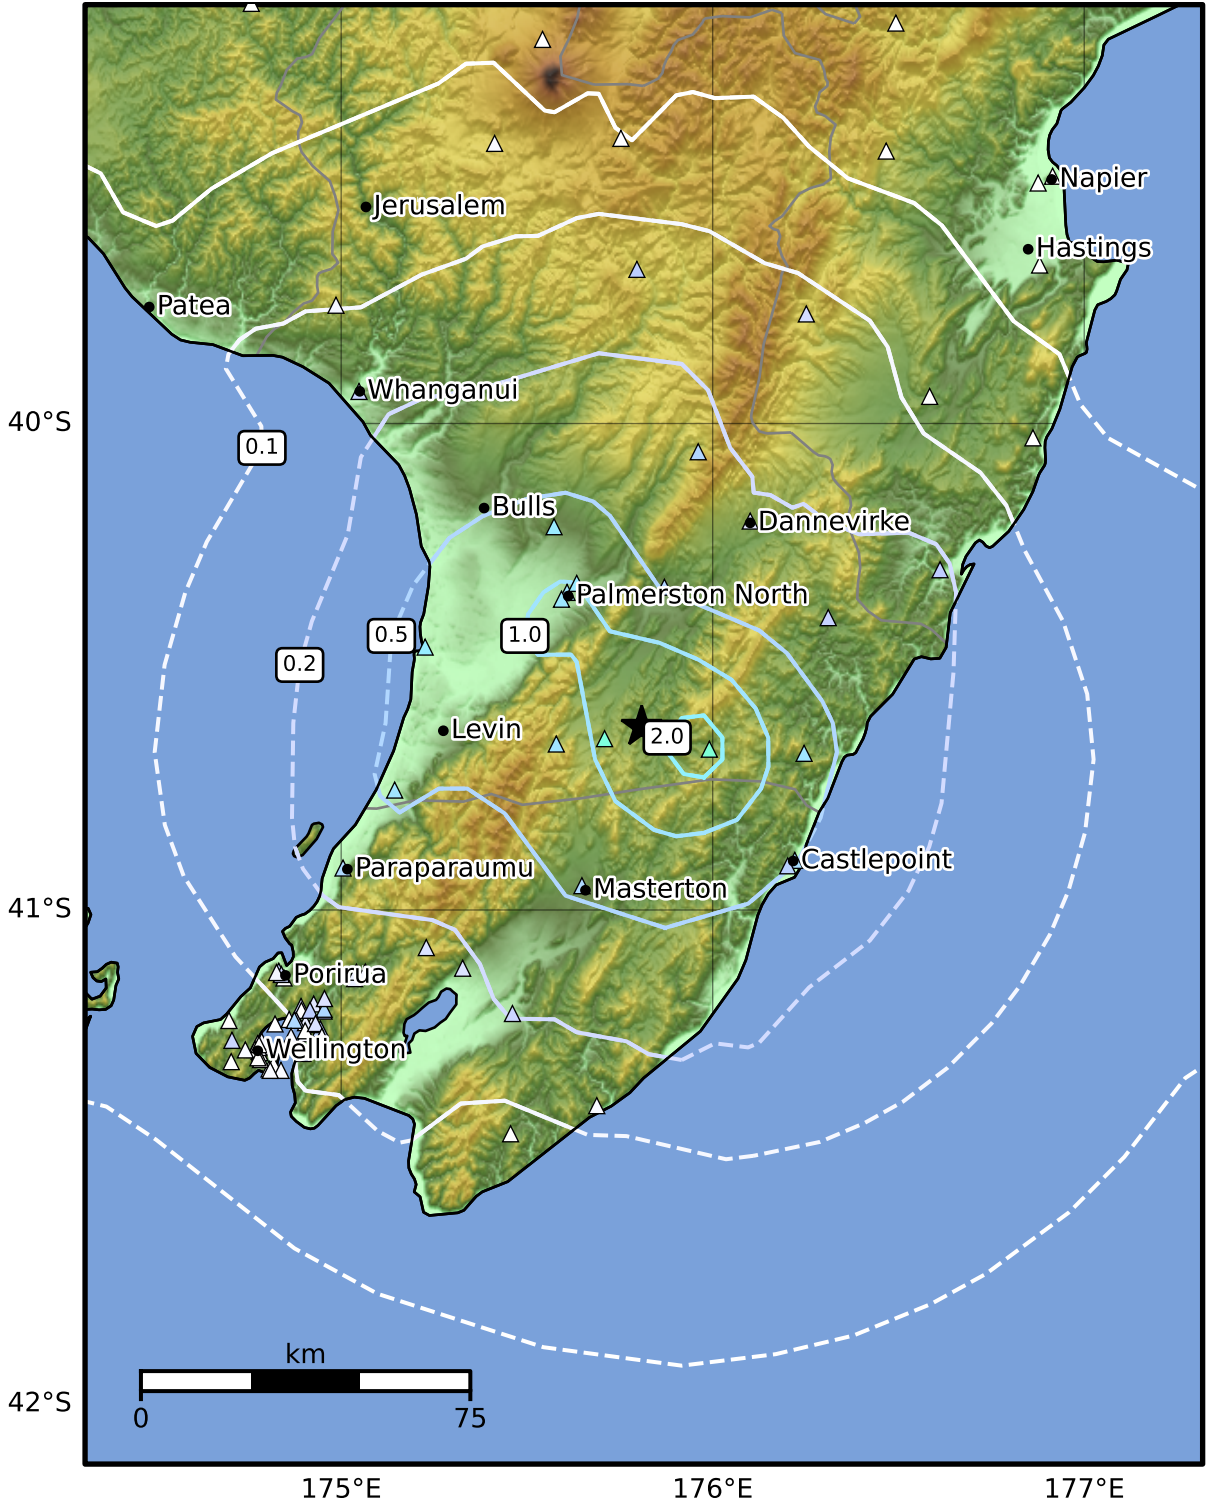

0.3 Second Peak Spectral Acceleration Map GNS Science

ShakeMap: Wairarapa

Feb 10, 2025 11:17:47 UTC M3.9 S40.62 E175.81 Depth: 34.4km ID:2025p109380

SA(0.3) (%g)	0.1	0.2	0.5	1	2	5	10	20	50	100	200
--------------	-----	-----	-----	---	---	---	----	----	----	-----	-----

Scale based on Moratalla et al.(2021) and Worden et al.(2012) Version 10: Processed 2025-02-11T11:21:06Z

△ Seismic Instrument    ○ Reported Intensity    ★ Epicenter