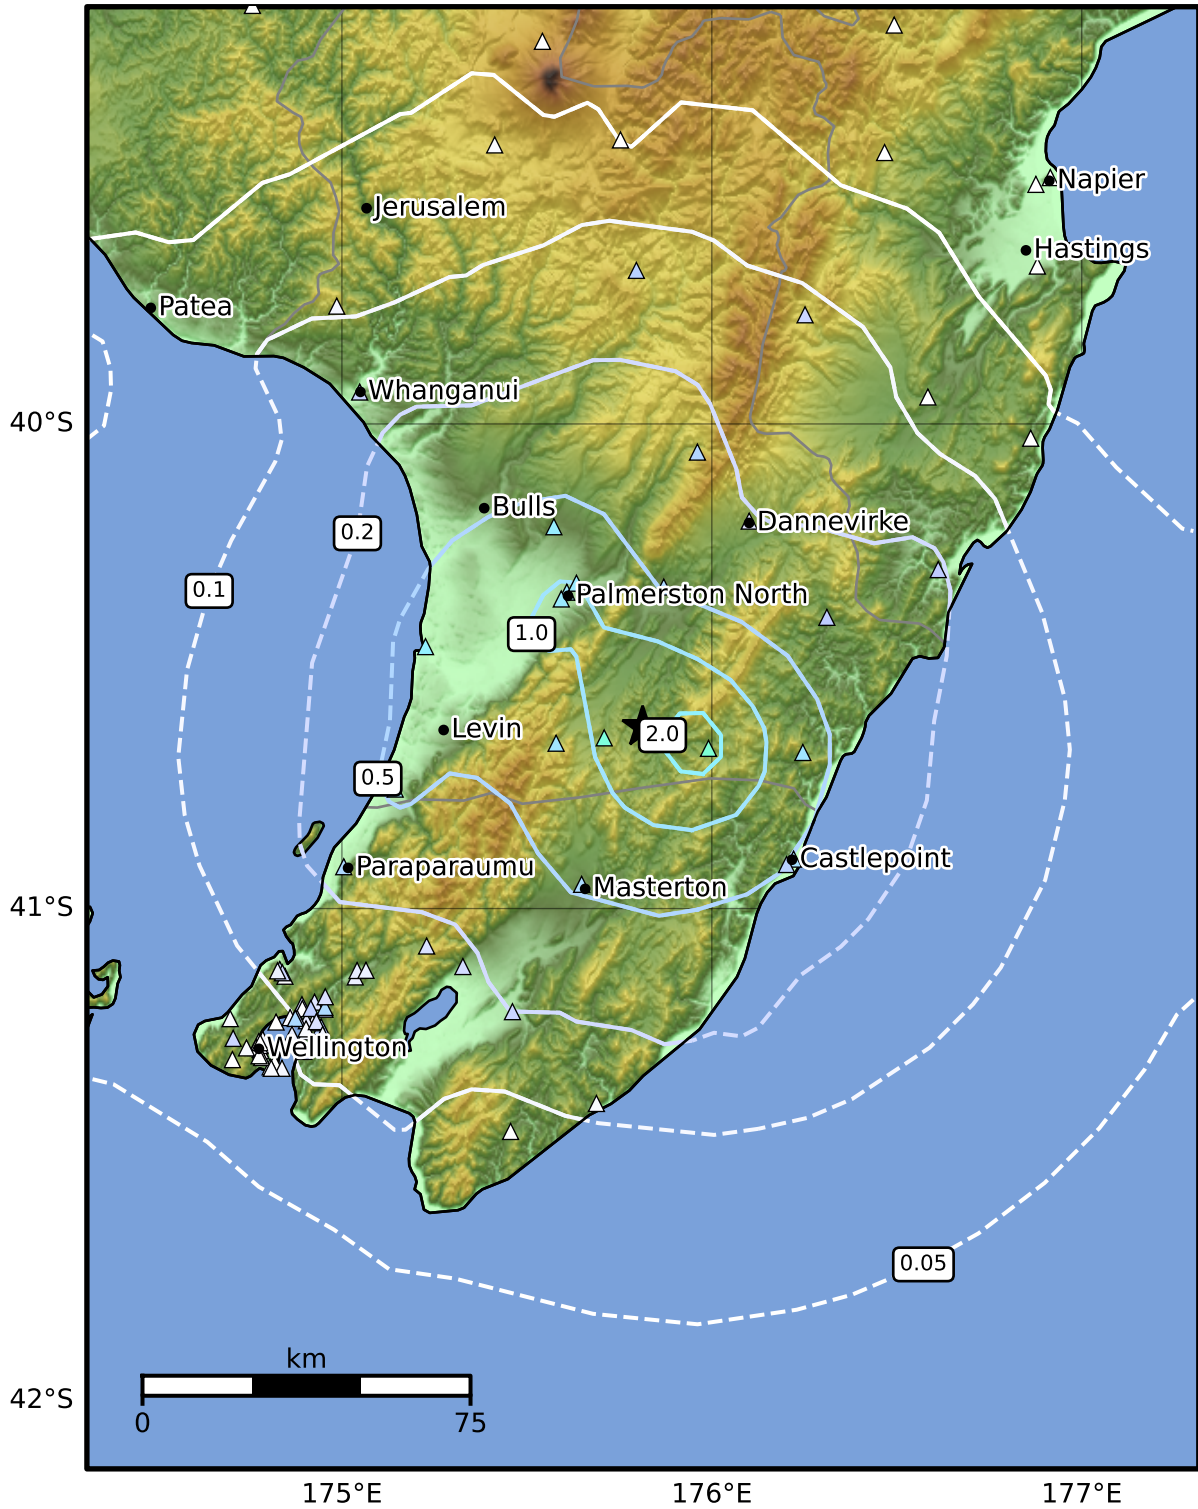

0.3 Second Peak Spectral Acceleration Map GNS Science

ShakeMap: Wairarapa

Feb 10, 2025 11:17:47 UTC M3.8 S40.63 E175.81 Depth: 32.9km ID:2025p109380

SA(0.3) (%g)	0.1	0.2	0.5	1	2	5	10	20	50	100	200
---------------------	------------	------------	------------	----------	----------	----------	-----------	-----------	-----------	------------	------------

Scale based on Moratalla et al.(2021) and Worden et al.(2012) Version 11: Processed 2025-02-18T01:17:05Z

△ Seismic Instrument ○ Reported Intensity ★ Epicenter