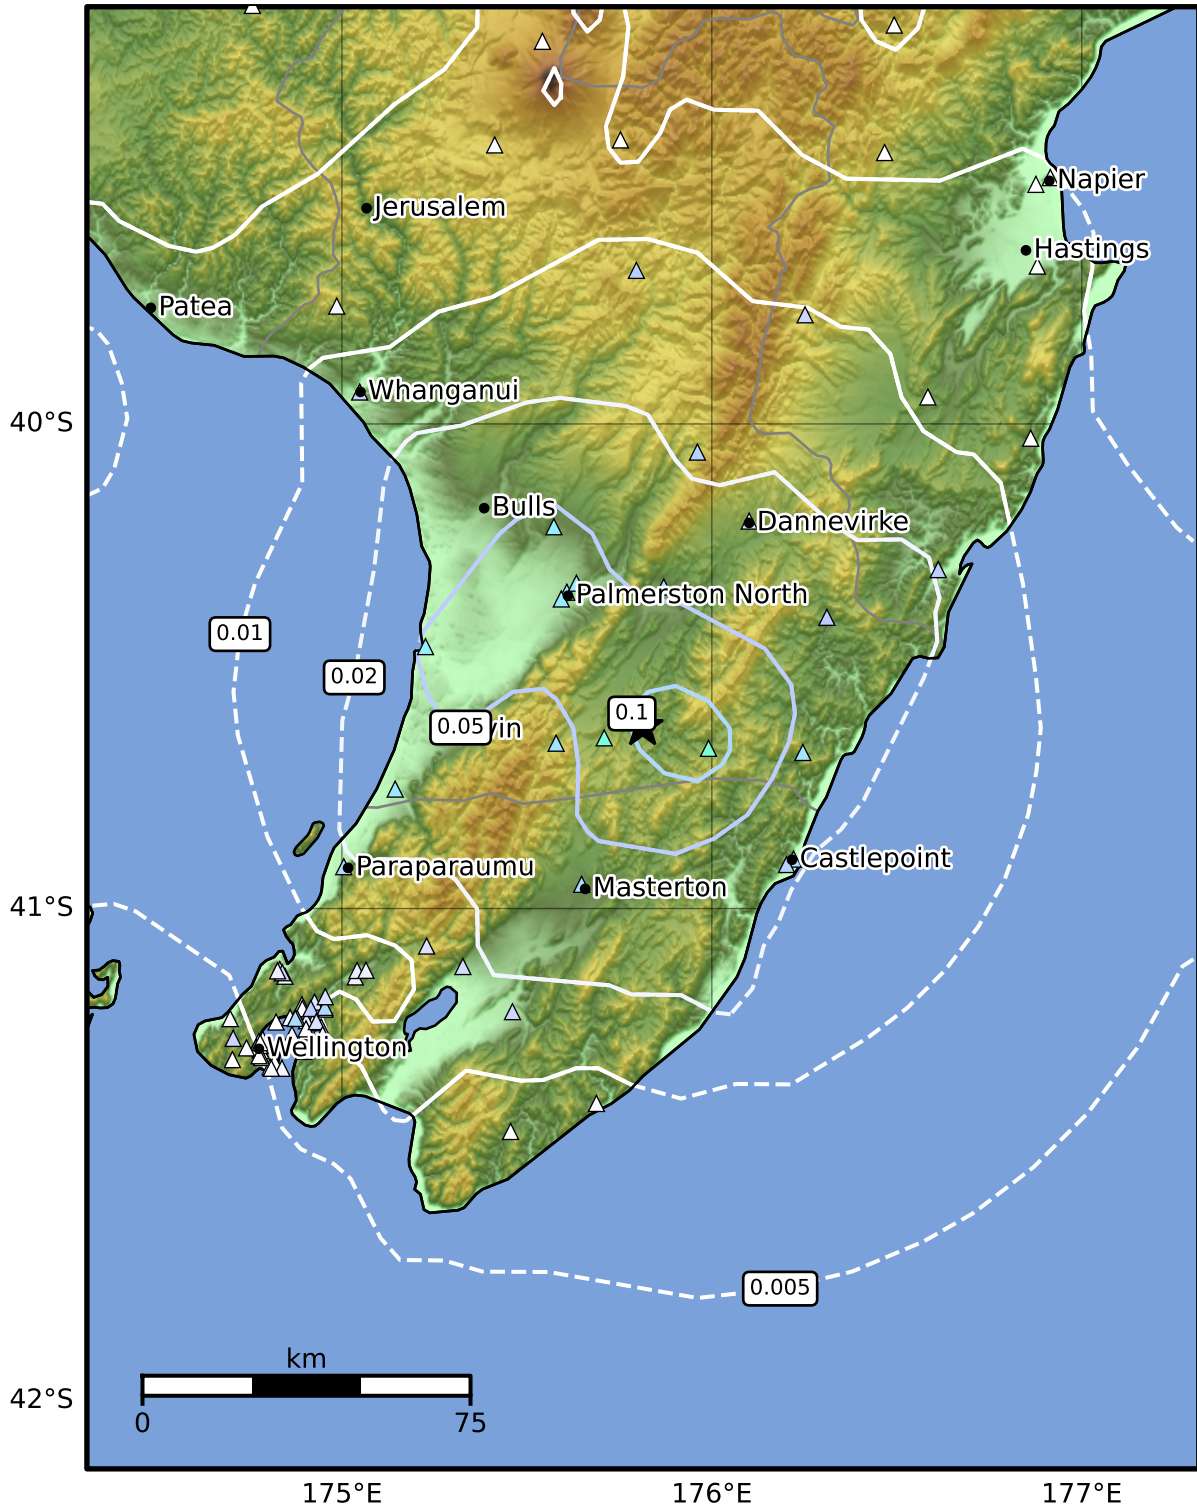

1.0 Second Peak Spectral Acceleration Map GNS Science

ShakeMap: Wairarapa

Feb 10, 2025 11:17:47 UTC M3.8 S40.63 E175.81 Depth: 32.9km ID:2025p109380

Scale based on Moratalla et al.(2021) and Worden et al.(2012) Version 11: Processed 2025-02-18T01:17:05Z

△ Seismic Instrument    ○ Reported Intensity    ★ Epicenter