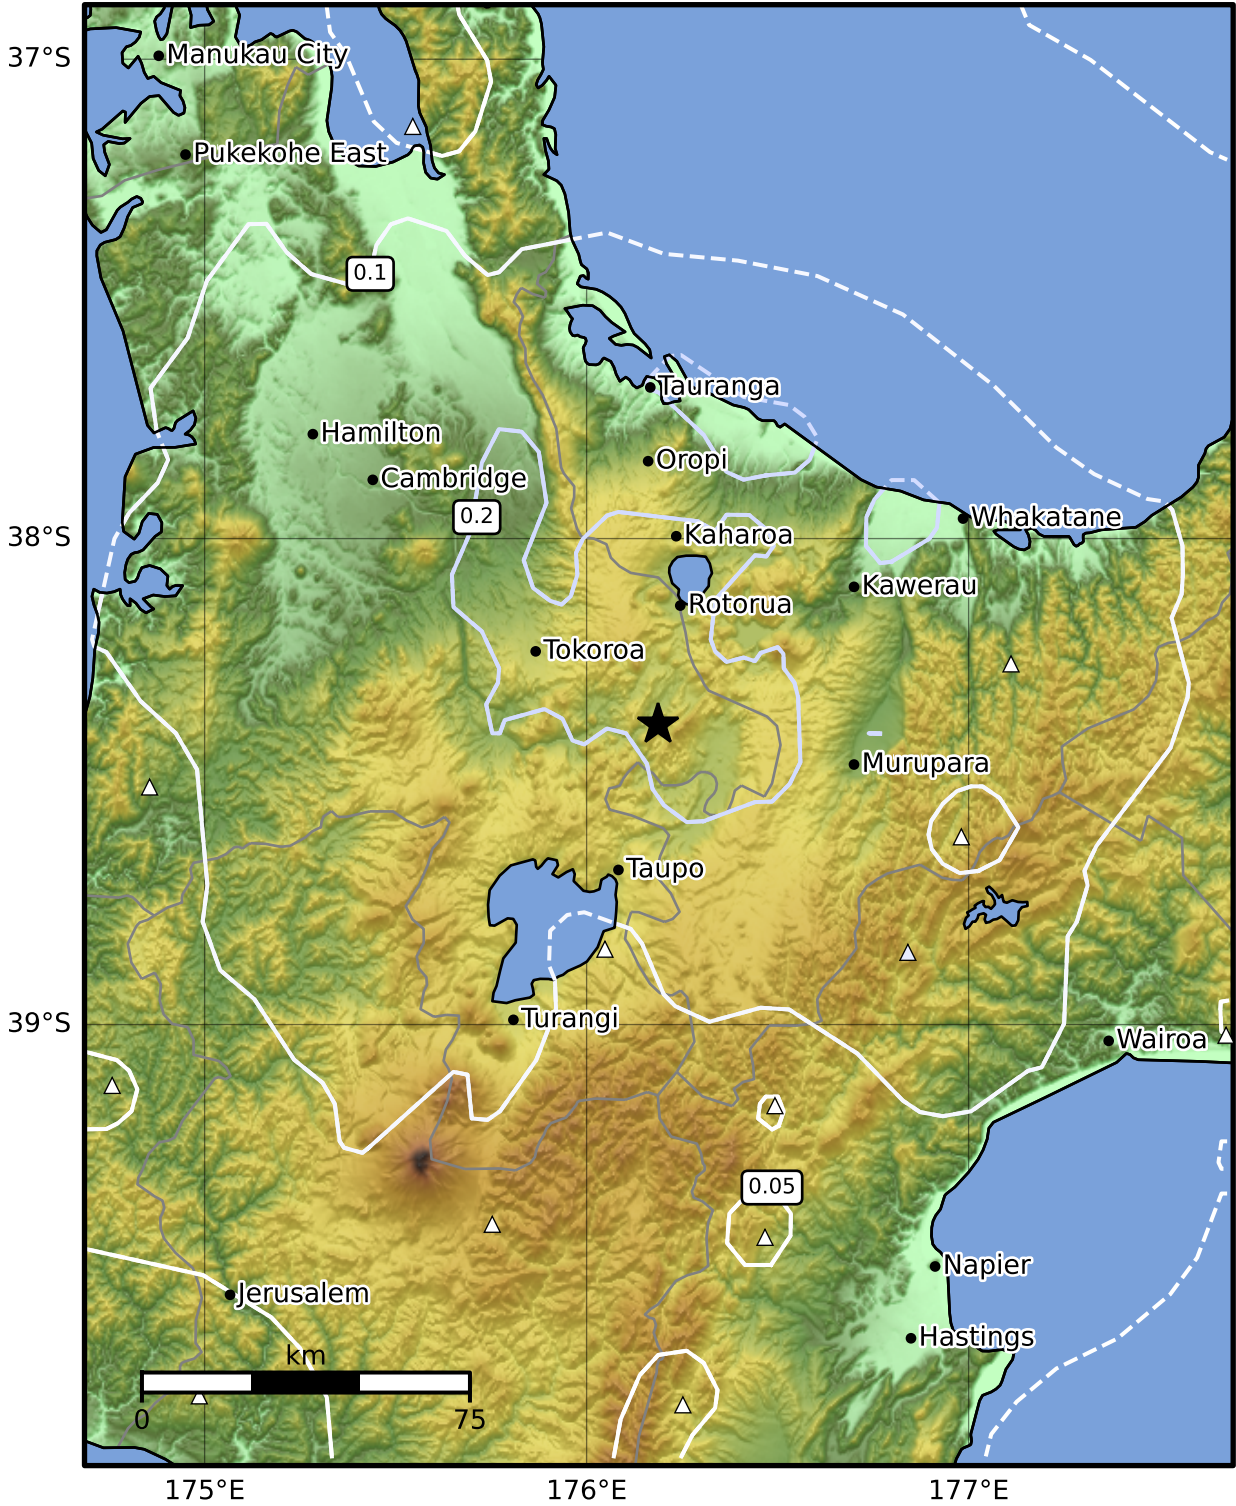

0.3 Second Peak Spectral Acceleration Map GNS Science

ShakeMap: Rotorua

Feb 15, 2025 18:53:35 UTC M3.4 S38.38 E176.19 Depth: 124.3km ID:2025p123748

Scale based on Moratalla et al.(2021) and Worden et al.(2012) Version 9: Processed 2025-02-24T22:00:06Z

△ Seismic Instrument ○ Reported Intensity ★ Epicenter