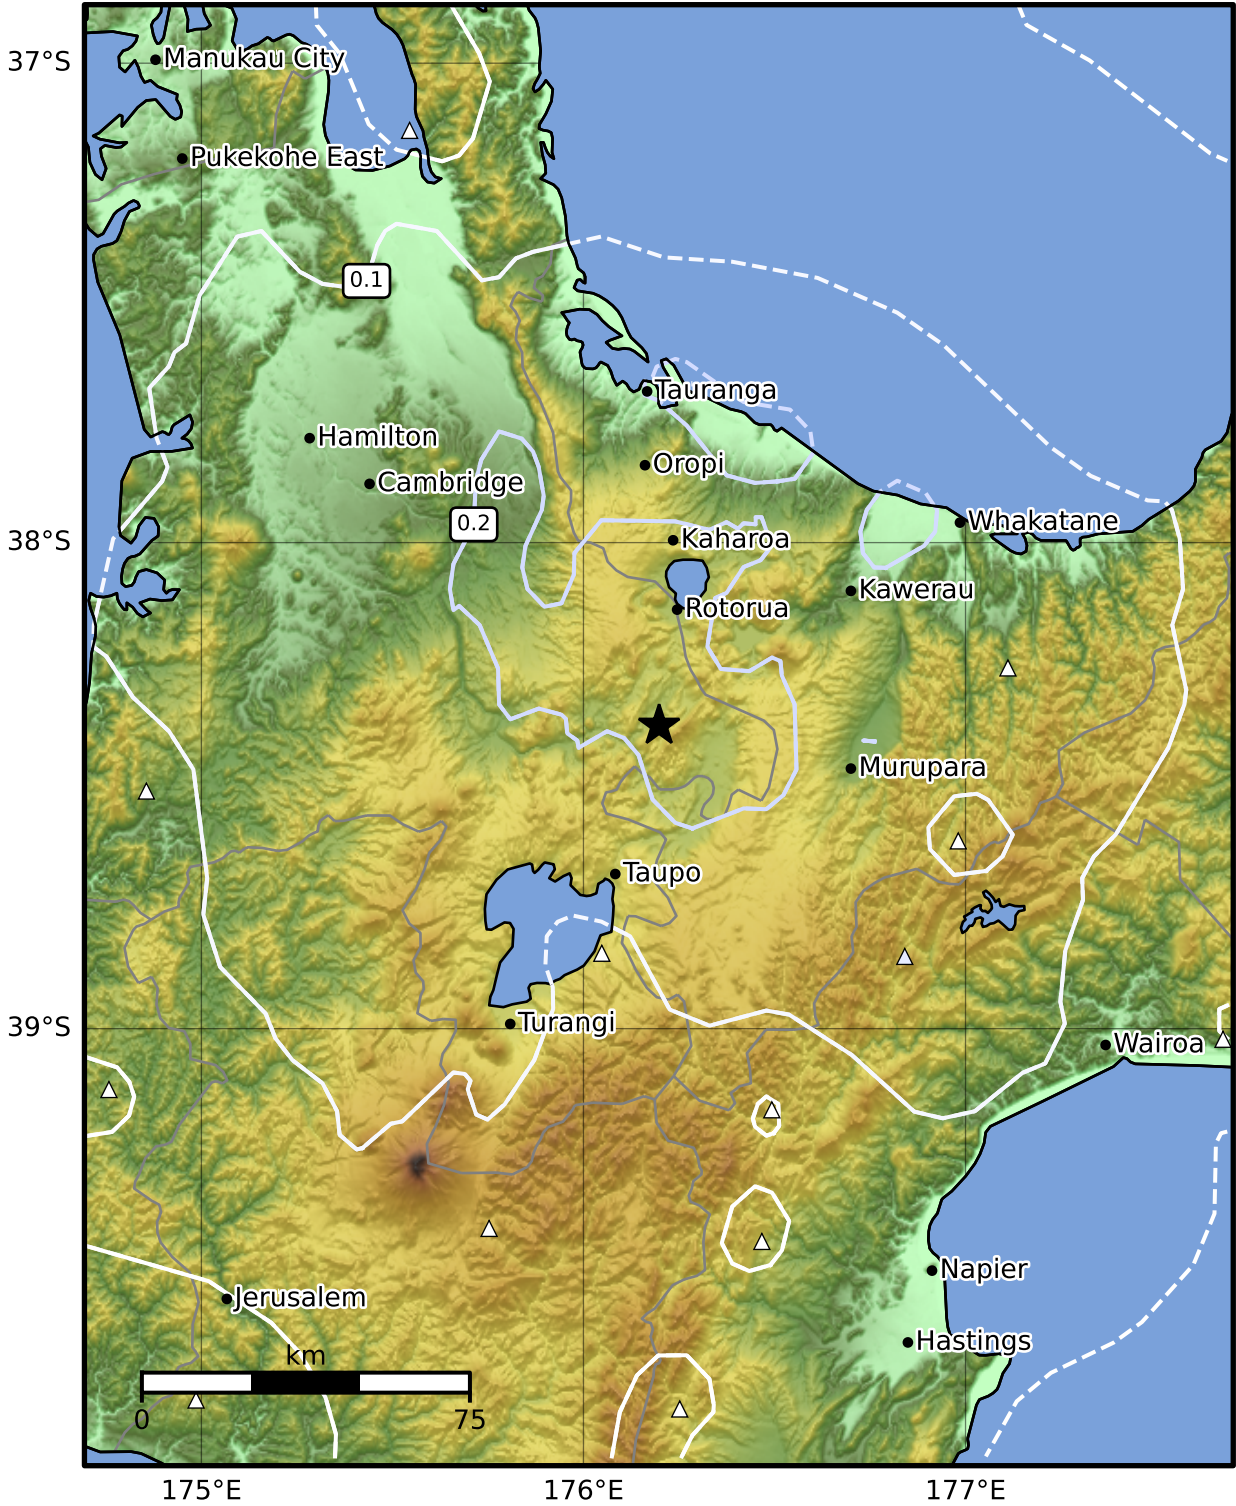

0.3 Second Peak Spectral Acceleration Map GNS Science
 ShakeMap: Rotorua

Feb 15, 2025 18:53:35 UTC M3.4 S38.38 E176.20 Depth: 124.7km ID:2025p123748

Scale based on Moratalla et al.(2021) and Worden et al.(2012) Version 8: Processed 2025-02-16T18:55:57Z

△ Seismic Instrument ○ Reported Intensity ★ Epicenter