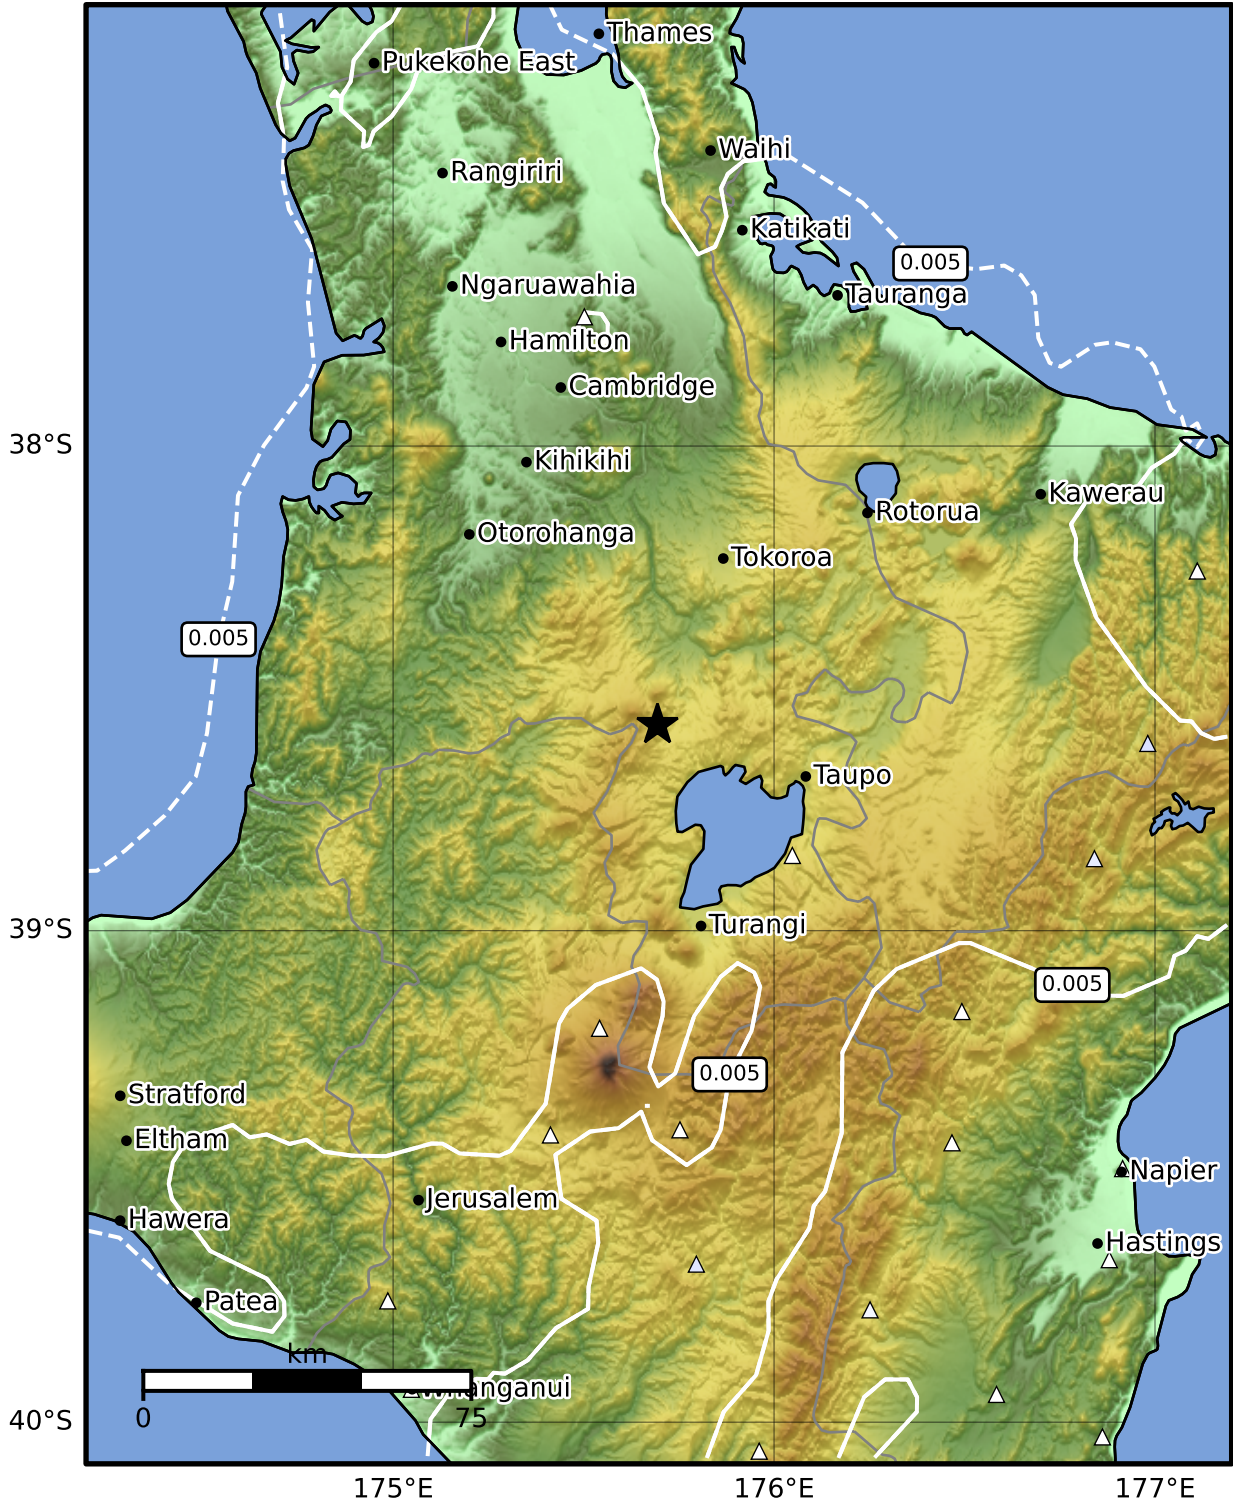

1.0 Second Peak Spectral Acceleration Map GNS Science

ShakeMap: Taupo

Feb 21, 2025 18:09:21 UTC M3.6 S38.58 E175.69 Depth: 174.6km ID:2025p139882

Scale based on Moratalla et al.(2021) and Worden et al.(2012) Version 2: Processed 2025-02-21T19:11:18Z

△ Seismic Instrument ○ Reported Intensity ★ Epicenter