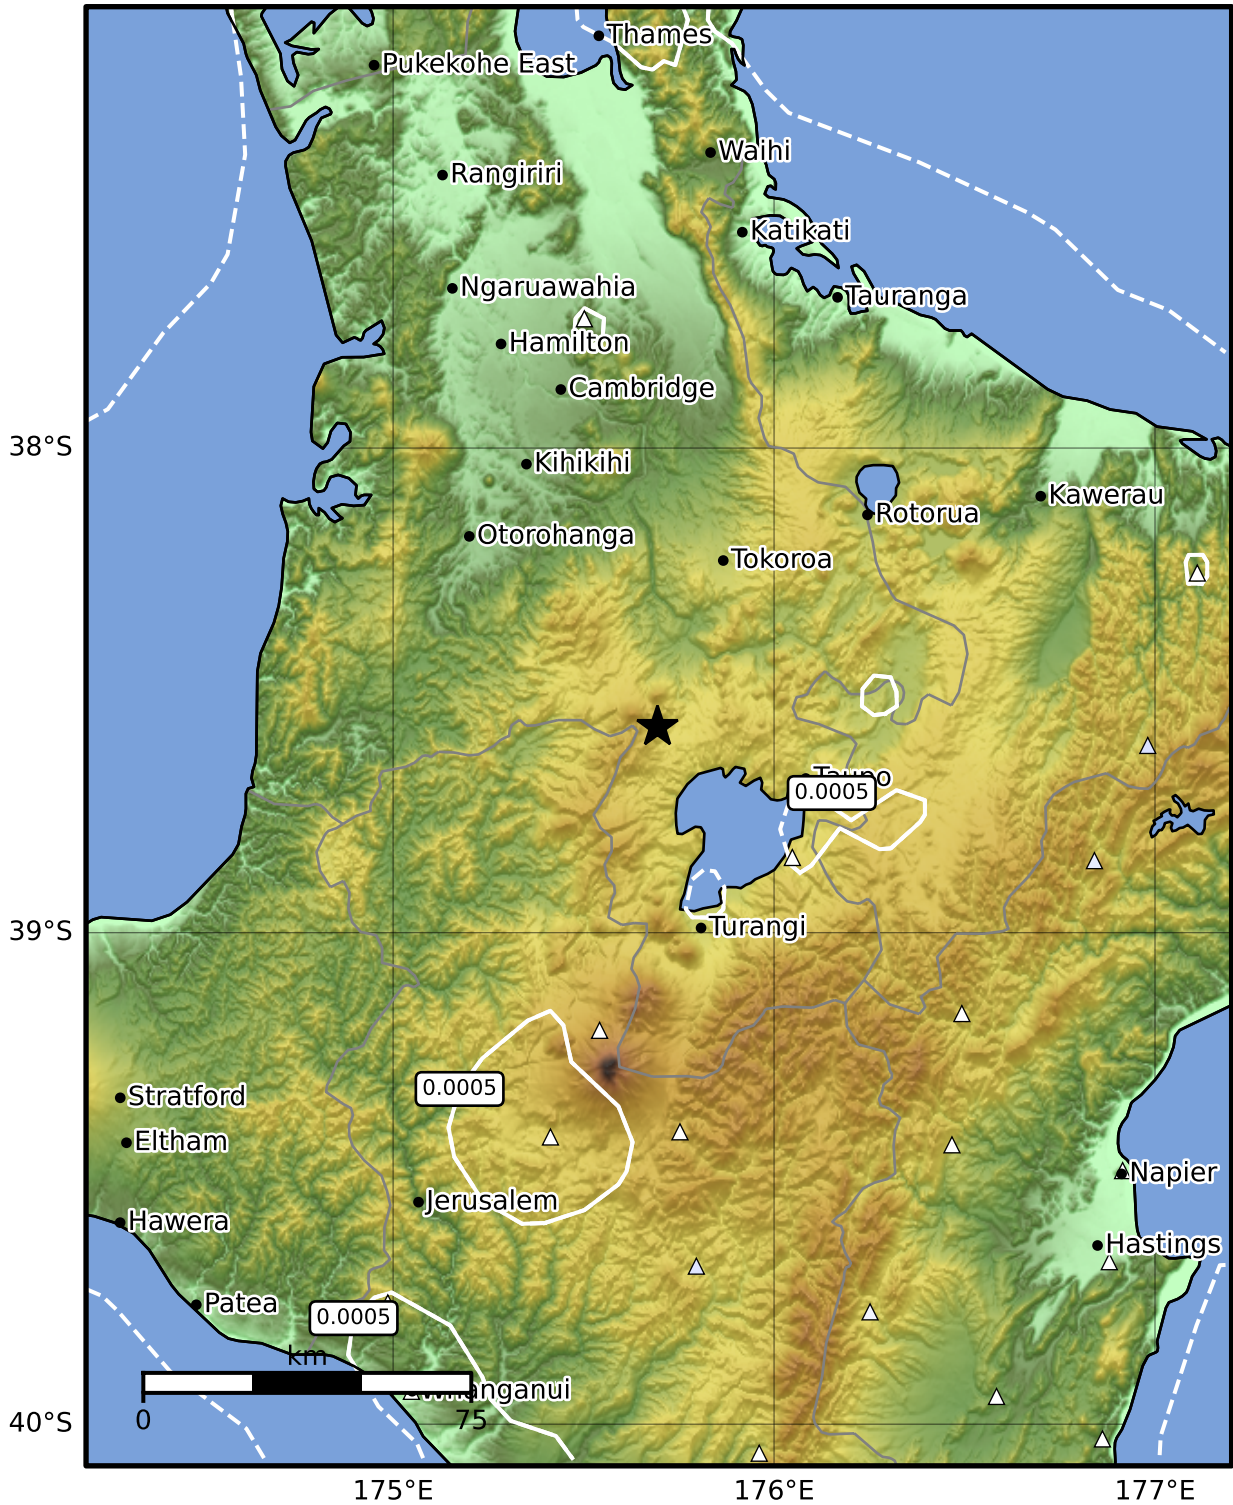

3.0 Second Peak Spectral Acceleration Map GNS Science
ShakeMap: Taupo

Feb 21, 2025 18:09:21 UTC M3.6 S38.58 E175.69 Depth: 174.6km ID:2025p139882

Scale based on Moratalla et al.(2021) and Worden et al.(2012) Version 4: Processed 2025-02-21T21:11:26Z
 △ Seismic Instrument ○ Reported Intensity ★ Epicenter