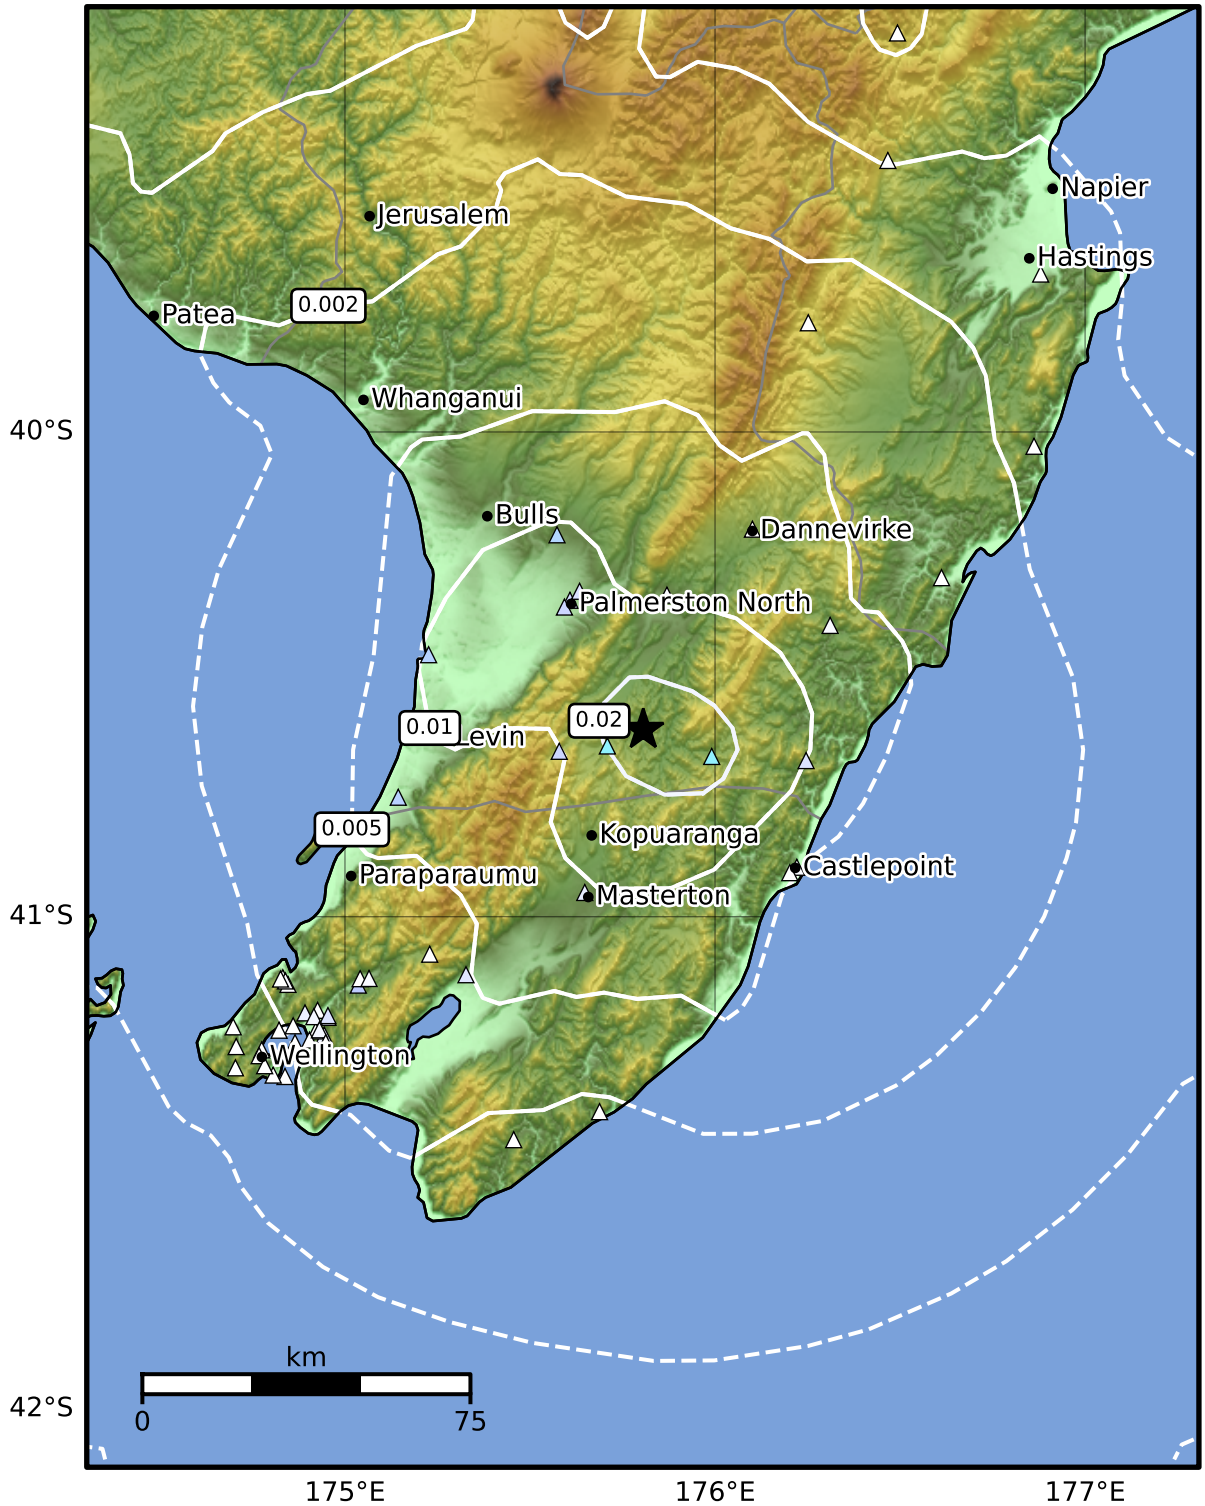

1.0 Second Peak Spectral Acceleration Map GNS Science

ShakeMap: Wairarapa

Feb 27, 2025 06:02:58 UTC M3.3 S40.62 E175.81 Depth: 31.9km ID:2025p154735

SA(1.0) (%g)	0.1	0.2	0.5	1	2	5	10	20	50	100	200
--------------	-----	-----	-----	---	---	---	----	----	----	-----	-----

Scale based on Moratalla et al.(2021) and Worden et al.(2012) Version 1: Processed 2025-02-27T06:16:43Z

△ Seismic Instrument ○ Reported Intensity ★ Epicenter